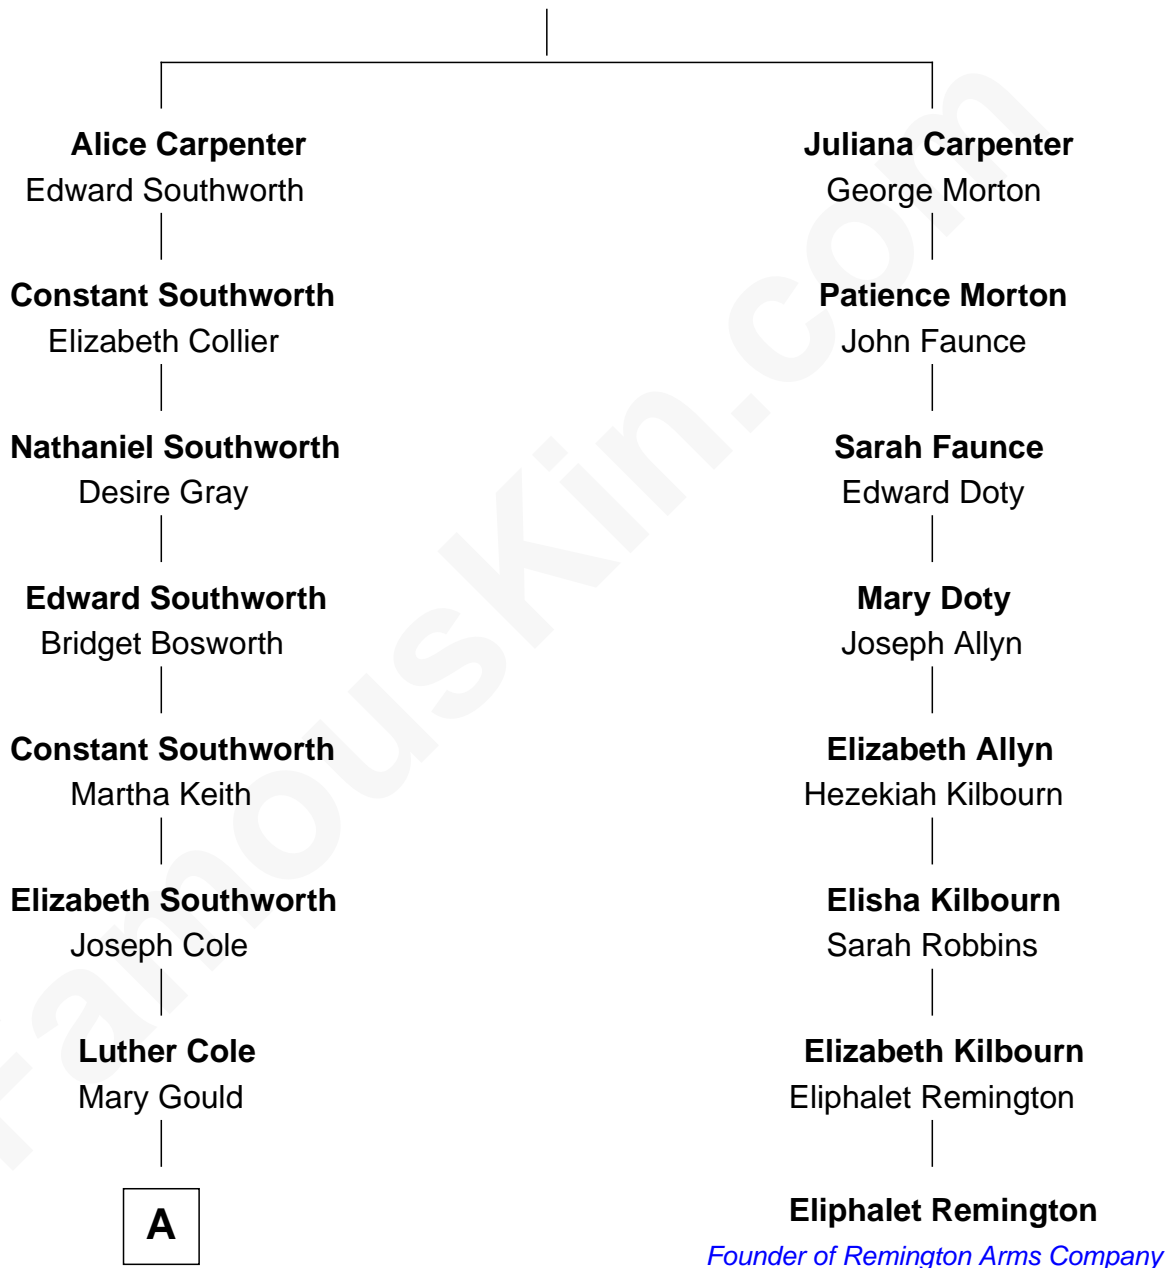

FamousKin.com
Relationship Chart of
Vincent Price
Movie Actor

7th cousin 4 times removed of
Eliphalet Remington
Founder of Remington Arms Company

Alexander Carpenter

A

Henry Stephen Cole

Victorie Desnoyers

Mary Louise Cole

Eben North Wilcox

Henry Cole Wilcox

Harriet Louise Cobb

Marguerite Cobb Wilcox

Vincent Leonard Price

Vincent Price

Movie Actor

FamousKin.com