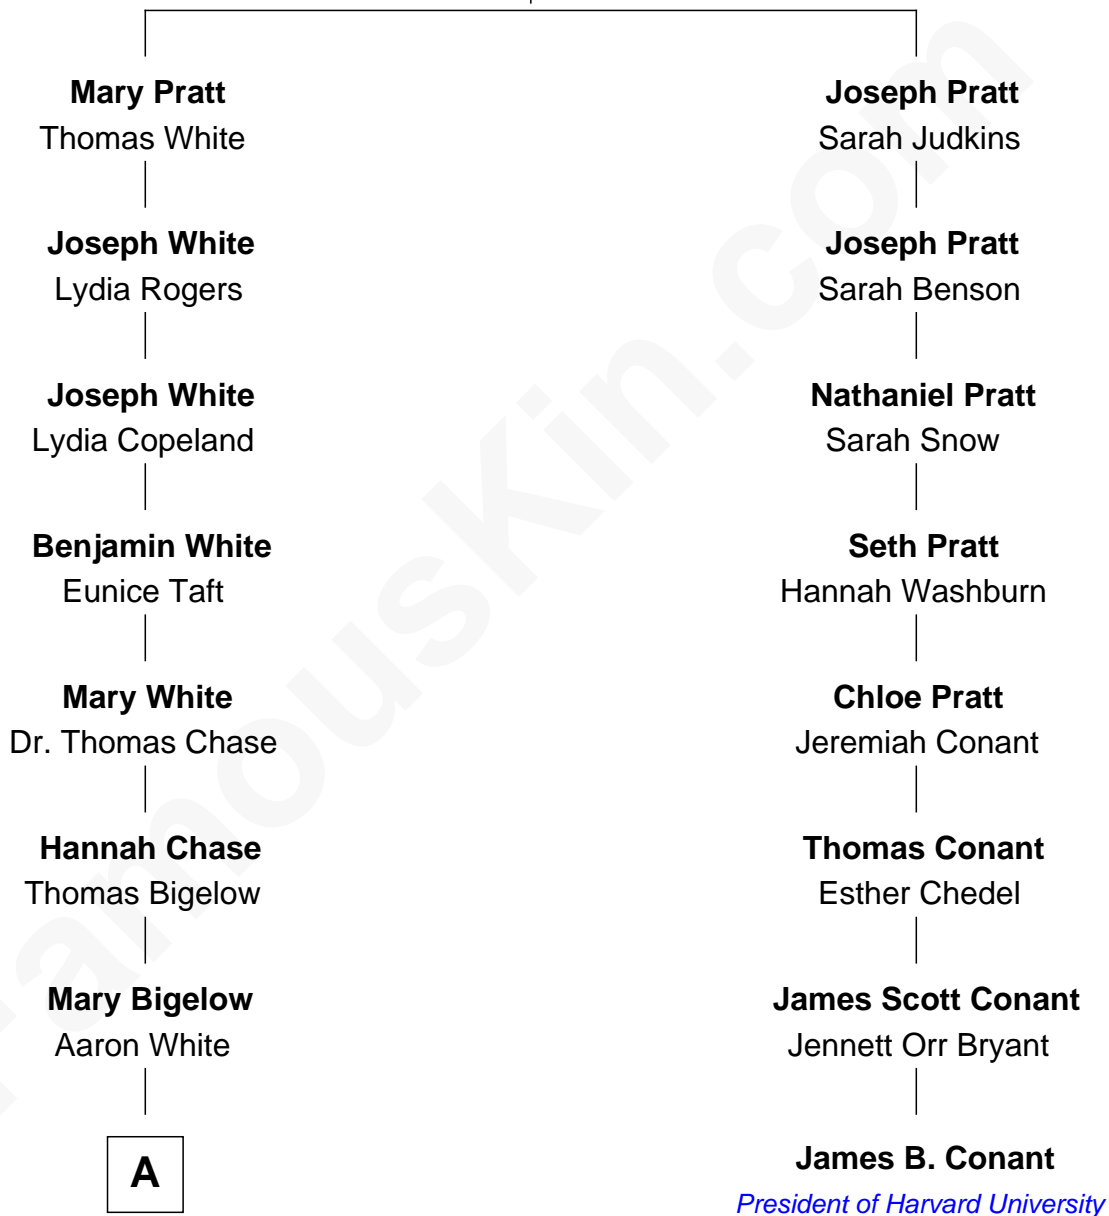

**FamousKin.com**  
**Relationship Chart of**  
**Vincent Price**  
*Movie Actor*

7th cousin 3 times removed of

**James B. Conant**  
*President of Harvard University*

**Macuth Pratt**  
 Elizabeth Kingham

**A**

—  
**Russell Jesse White**

Helena Anne Boynton

—  
**Harriet Elizabeth White**

Vincent Clarence Price

—  
**Vincent Leonard Price**

Marguerite Cobb Wilcox

—  
**Vincent Price**