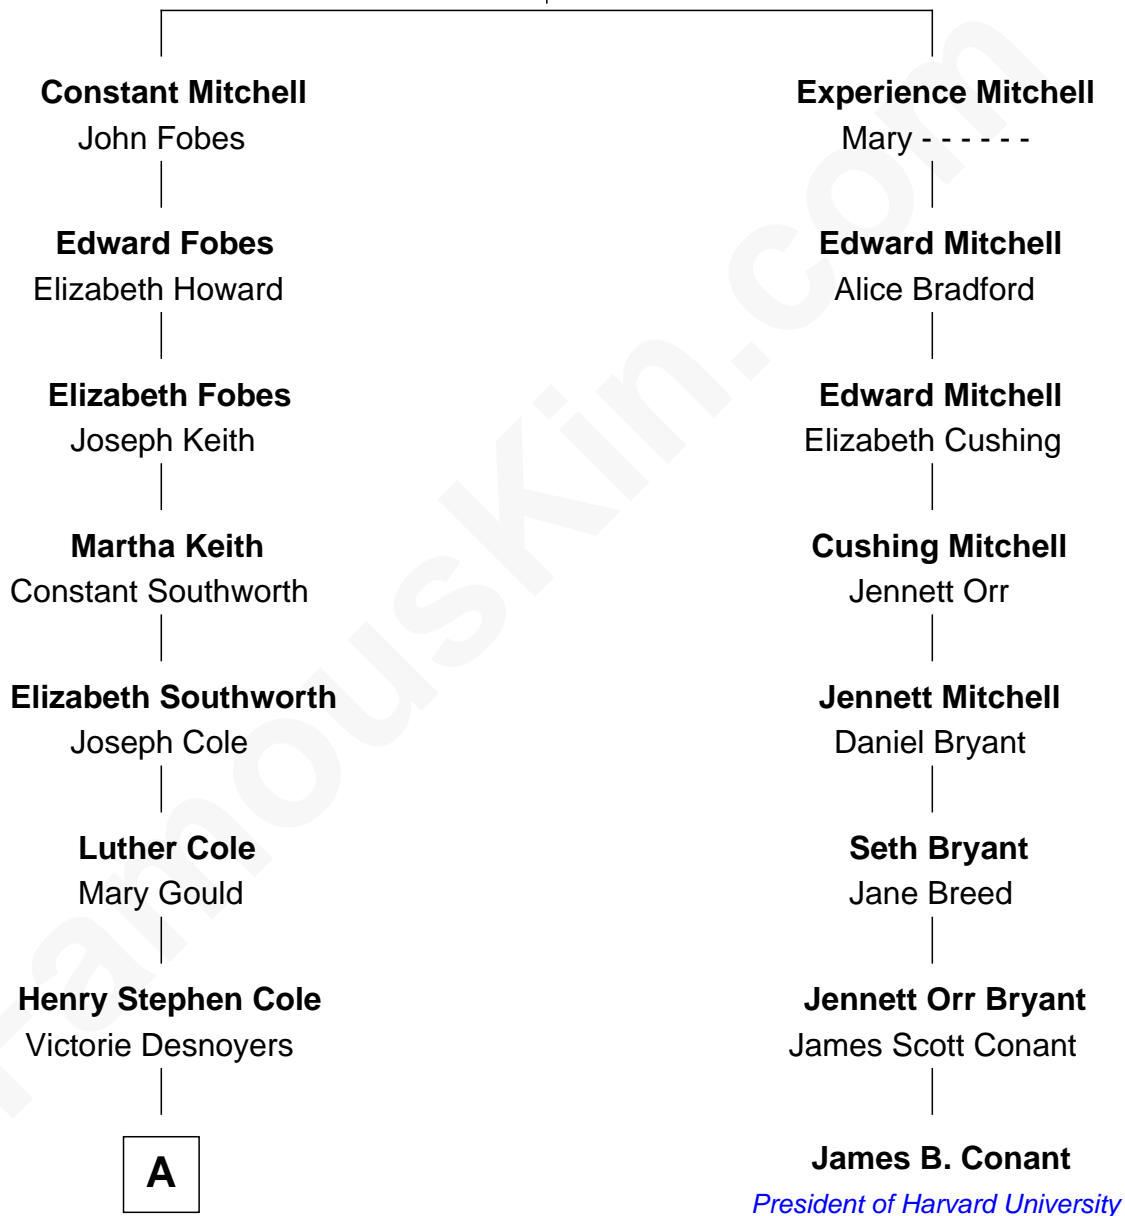

FamousKin.com
Relationship Chart of
Vincent Price
Movie Actor

7th cousin 3 times removed of

James B. Conant
President of Harvard University

Thomas Mitchell
 Maria Tromdin

A

—
Mary Louise Cole
Eben North Wilcox

—
Henry Cole Wilcox
Harriet Louise Cobb

—
Marguerite Cobb Wilcox
Vincent Leonard Price

—
Vincent Price
Movie Actor

FamousKin.com