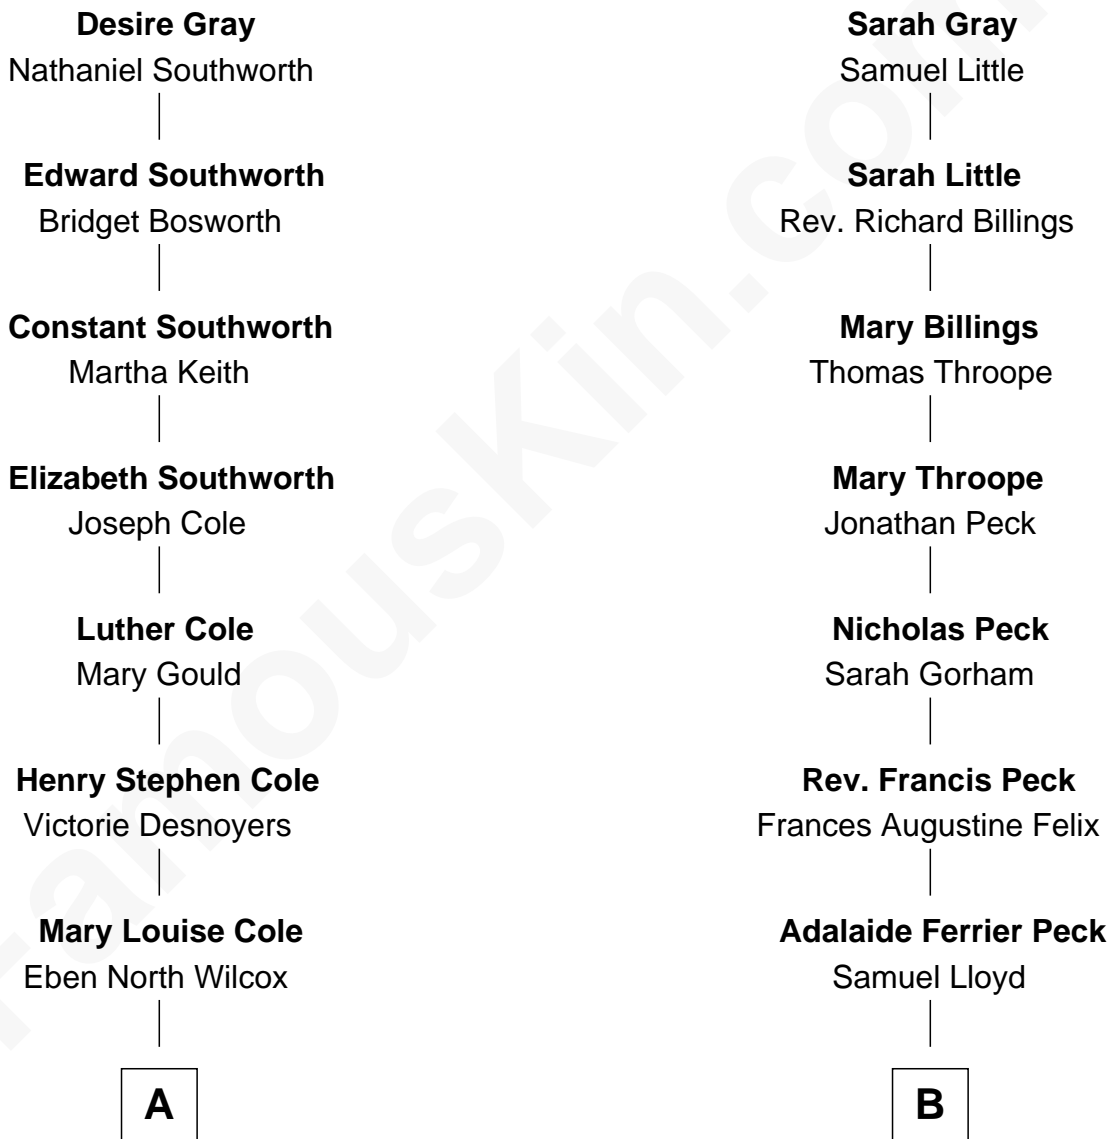

FamousKin.com Relationship Chart of

Vincent Price

Movie Actor

8th cousin 1 time removed of

Christopher Lloyd

Movie Actor

Edward Gray

Mary Winslow

FamousKin.com