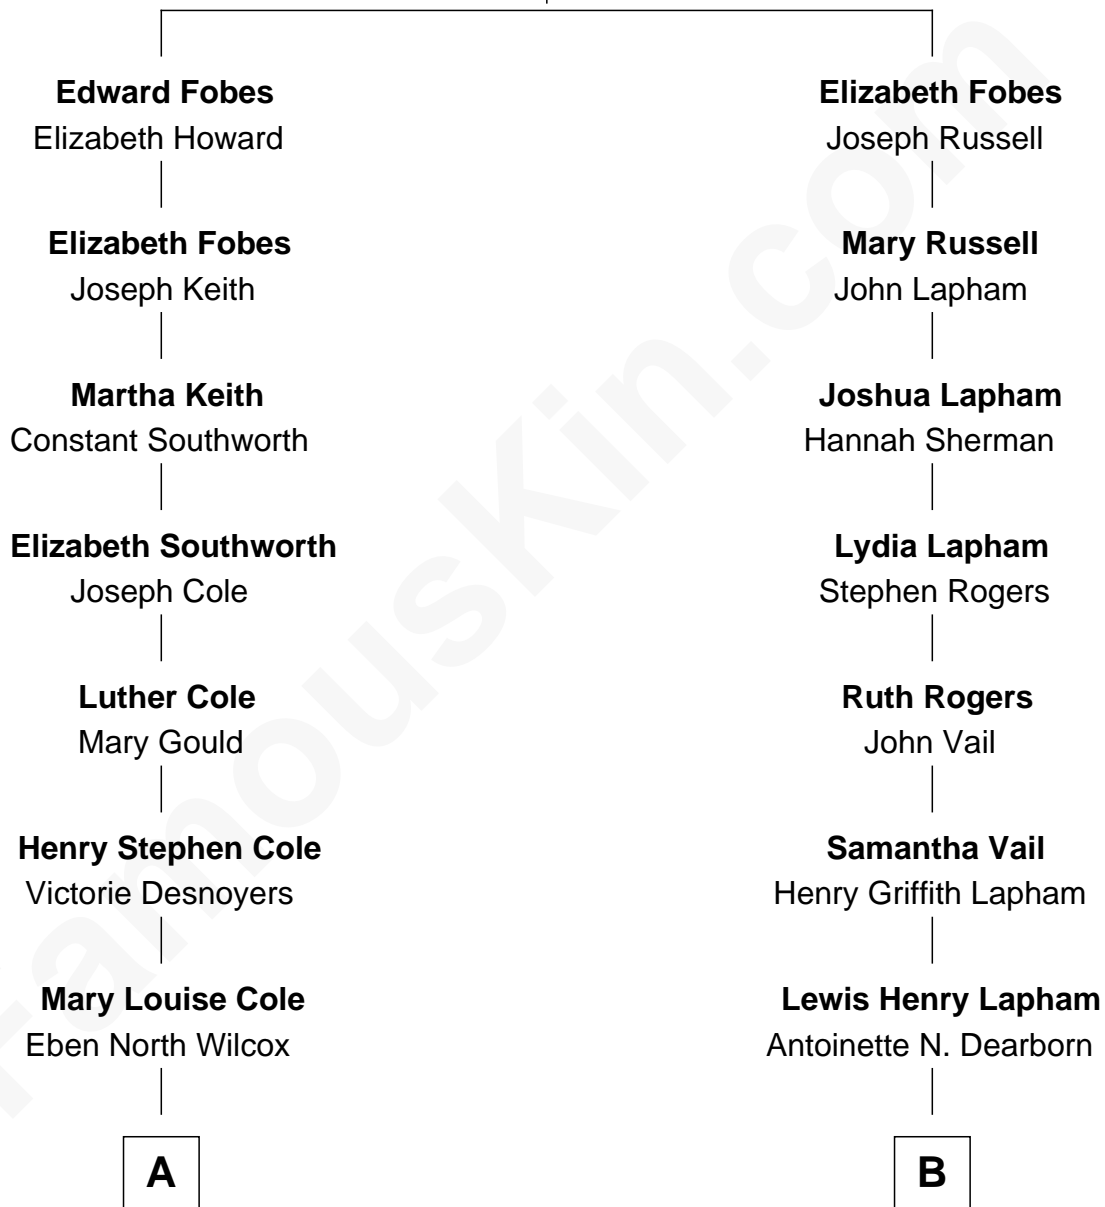

FamousKin.com Relationship Chart of

Vincent Price

Movie Actor

8th cousin 1 time removed of

Christopher Lloyd

Movie Actor

John Fobes
Constant Mitchell

FamousKin.com