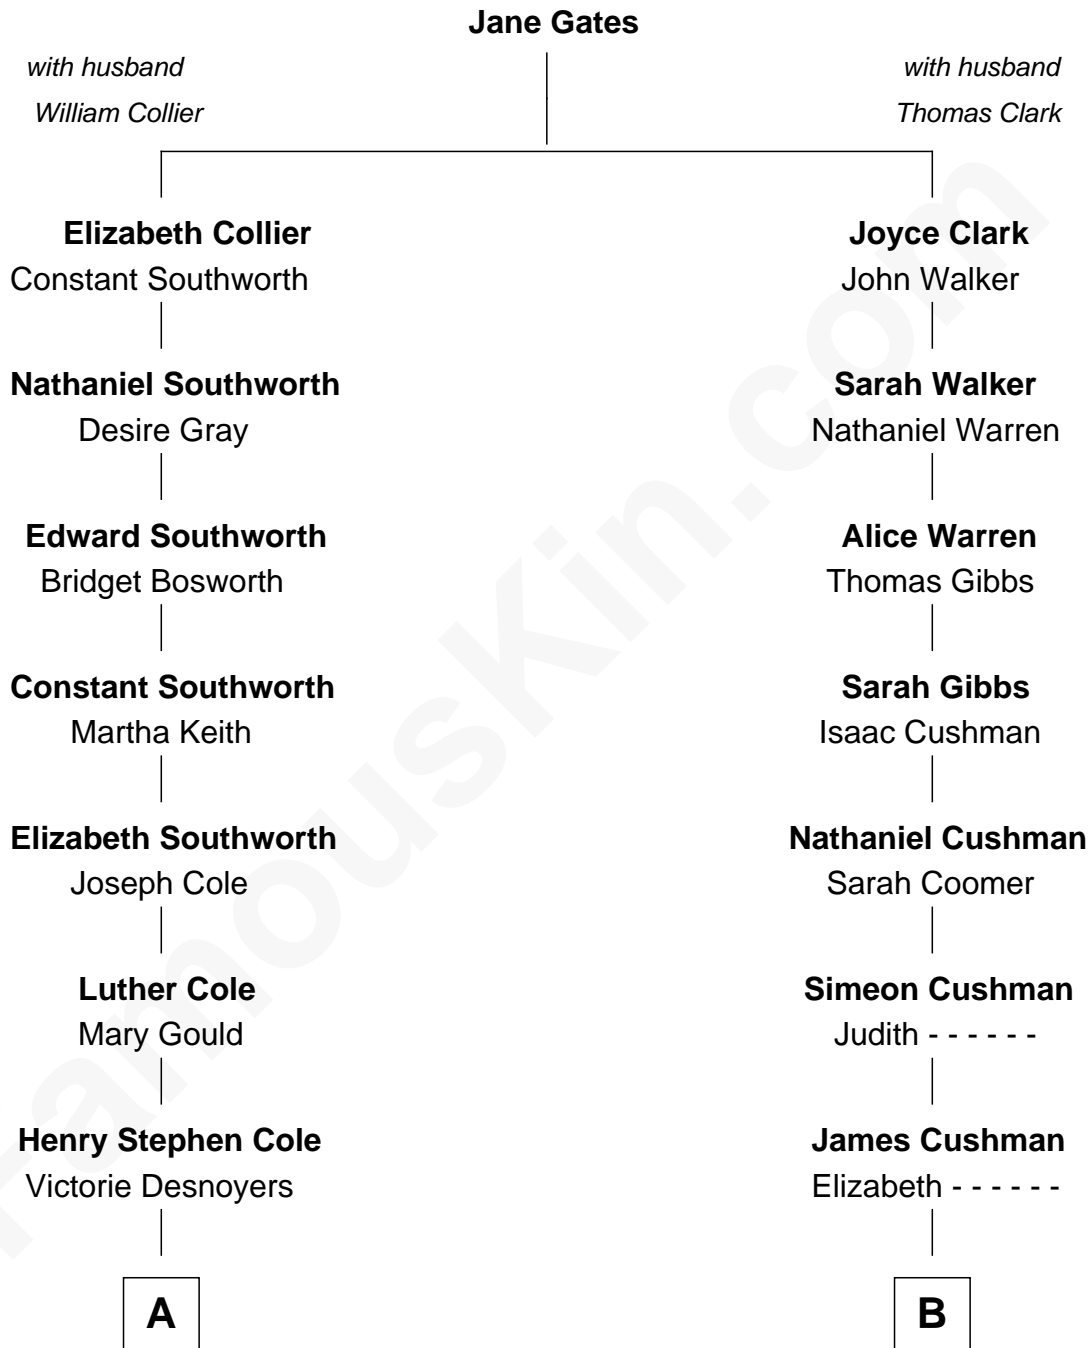

FamousKin.com
Relationship Chart of
Vincent Price
Movie Actor

10th cousin 1 time removed of
Joanne Woodward
Movie Actress

A

Mary Louise Cole
Eben North Wilcox

Henry Cole Wilcox
Harriet Louise Cobb

Marguerite Cobb Wilcox
Vincent Leonard Price

Vincent Price
Movie Actor

B

Temperance Cushman
William Drayton Wade

Martha Elizabeth Wade
Solomon R. Woodward

Wade Woodward
Minnie Waunita Verdery

Wade Woodward
Elinor Gasque Trimmier

Joanne Woodward
Movie Actress