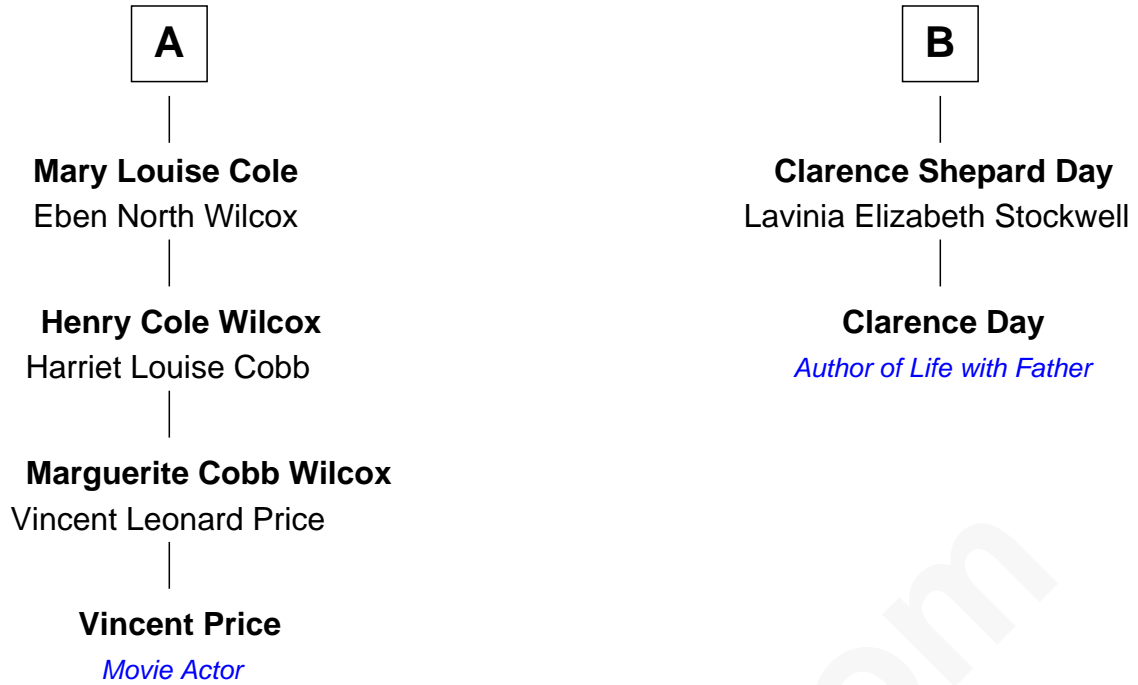

FamousKin.com Relationship Chart of

Vincent Price

Movie Actor

8th cousin 2 times removed of

Clarence Day

Author of Life with Father

William Collier

Jane Gates

Elizabeth Collier
Constant Southworth

Nathaniel Southworth
Desire Gray

Edward Southworth
Bridget Bosworth

Constant Southworth
Martha Keith

Elizabeth Southworth
Joseph Cole

Luther Cole
Mary Gould

Henry Stephen Cole
Victorie Desnoyers

A

Sarah Collier
Love Brewster

William Brewster
Lydia Partridge

Benjamin Brewster
Elizabeth Witter

William Brewster
Damaris Gates

Drusilla Brewster
William Ely

Mary Ely
Henry Day

Benjamin Henry Day
Evelina Shepard

B

FamousKin.com