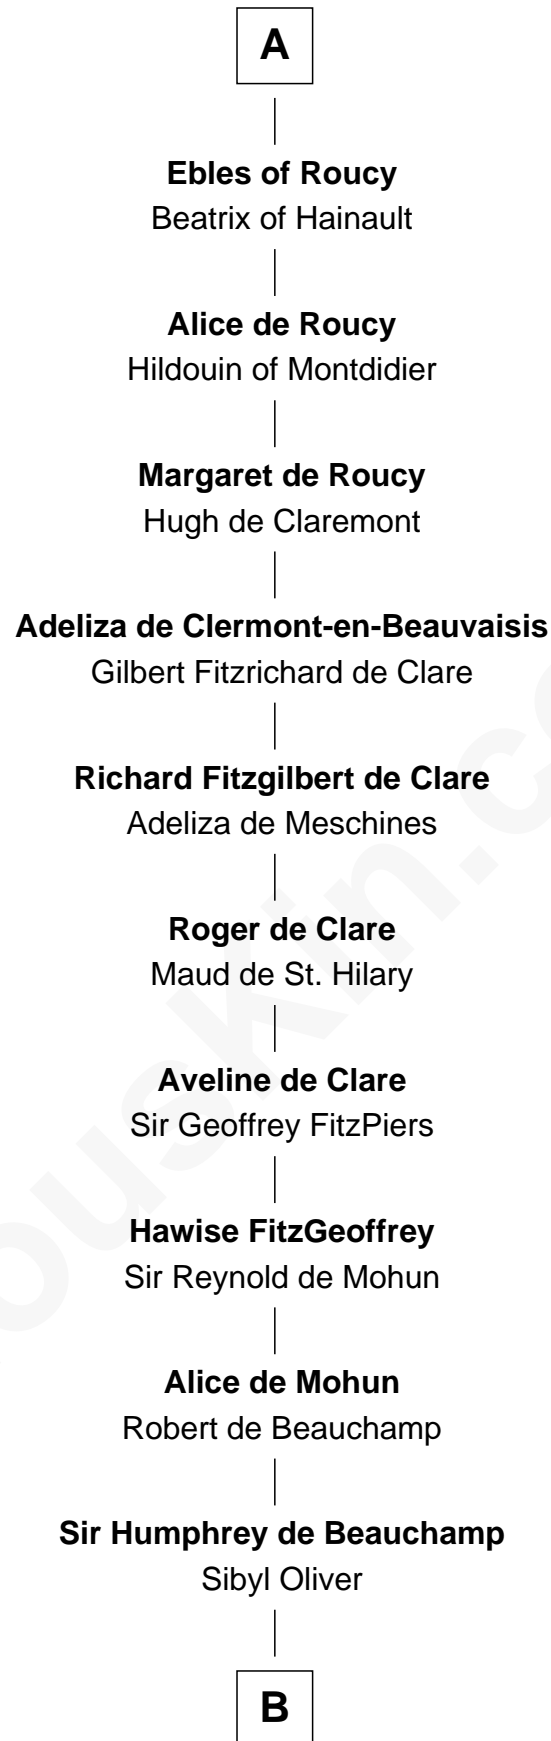

# FamousKin.com Relationship Chart of

**Vincent Price**

*Movie Actor*

36th Great-grandson of

**Charlemagne**

*King of the Franks*

**B**

**Sir John Beauchamp**

Joan - - - - -

**Sir John Beauchamp**

Margaret Whalesburgh

**Elizabeth Beauchamp**

William Fortescue

**William Fortescue**

Matilda Falwell

**John Fortescue**

Joan Prutteston

**Joane Fortescue**

Thomas Hext

**Thomas Hext**

Wilmot Poyntz

**Margery Hext**

John Collamore

**Henry Collamore**

Margaret Blight

**Elizabeth Collamore**

Bartholomew Harris

**C**

**C**

**Agnes Harris**

William Spencer

**Elizabeth Spencer**