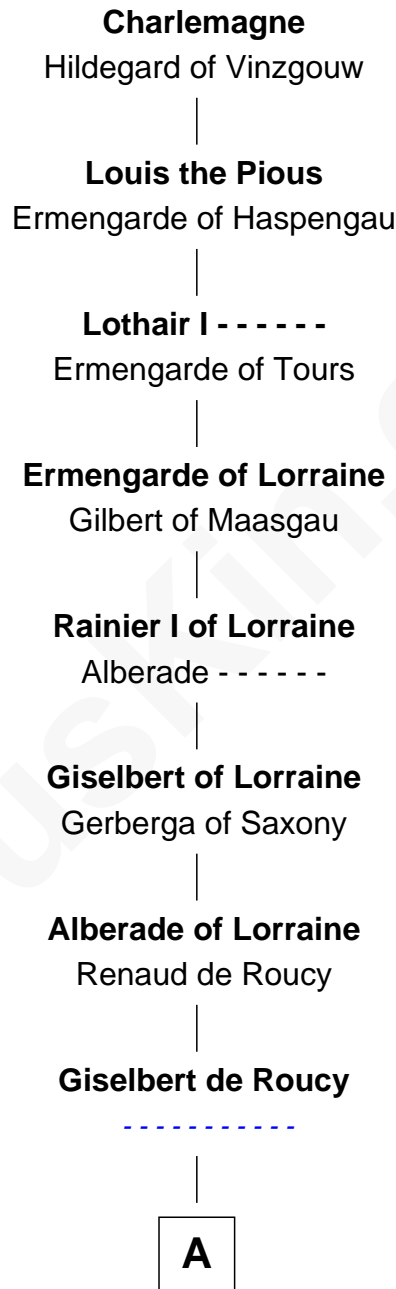

# FamousKin.com Relationship Chart of

**Vincent Price**

*Movie Actor*

36th Great-grandson of

**Charlemagne**

*King of the Franks*

**B**

**Sir John Beauchamp**

Joan - - - - -

**Sir John Beauchamp**

Margaret Whalesburgh

**Elizabeth Beauchamp**

William Fortescue

**William Fortescue**

Matilda Falwell

**John Fortescue**

Joan Prutteston

**Joane Fortescue**

Thomas Hext

**Thomas Hext**

Wilmot Poyntz

**Margery Hext**

John Collamore

**Henry Collamore**

Margaret Blight

**Elizabeth Collamore**

Bartholomew Harris

**C**

**C**

**Agnes Harris**

William Spencer

**Elizabeth Spencer**