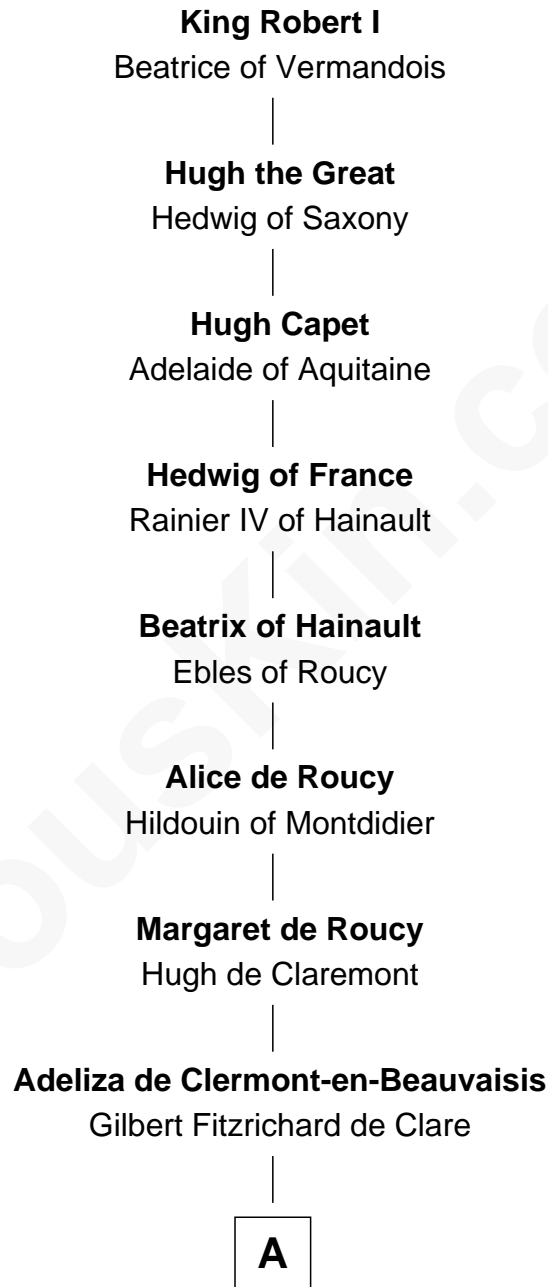

FamousKin.com Relationship Chart of

Vincent Price

Movie Actor

32nd Great-grandson of

King Robert I

King of France

A

Richard Fitzgilbert de Clare