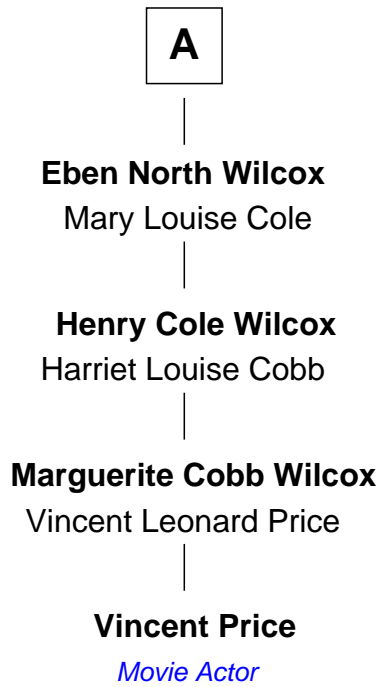

FamousKin.com Relationship Chart of

Vincent Price

Movie Actor

7th cousin 3 times removed of

Elihu Root

38th U.S. Secretary of State

Gerard Spencer

Alice Whitbread

William Spencer

Agnes Harris

Elizabeth Spencer

William Wellman

William Wellman

Elizabeth Joy

Gideon Wellman

Concurrence Hull

Sarah Bearding

Mary Spencer

Thomas Root

John Root

Mary Leonard

Hewit Root

Experience Pomeroy

James Root

Nannie Rob

Elihu Root

Achsah Pomeroy

Oren Root

Nancy Whitney Buttrick

Elihu Root

38th U.S. Secretary of State

FamousKin.com