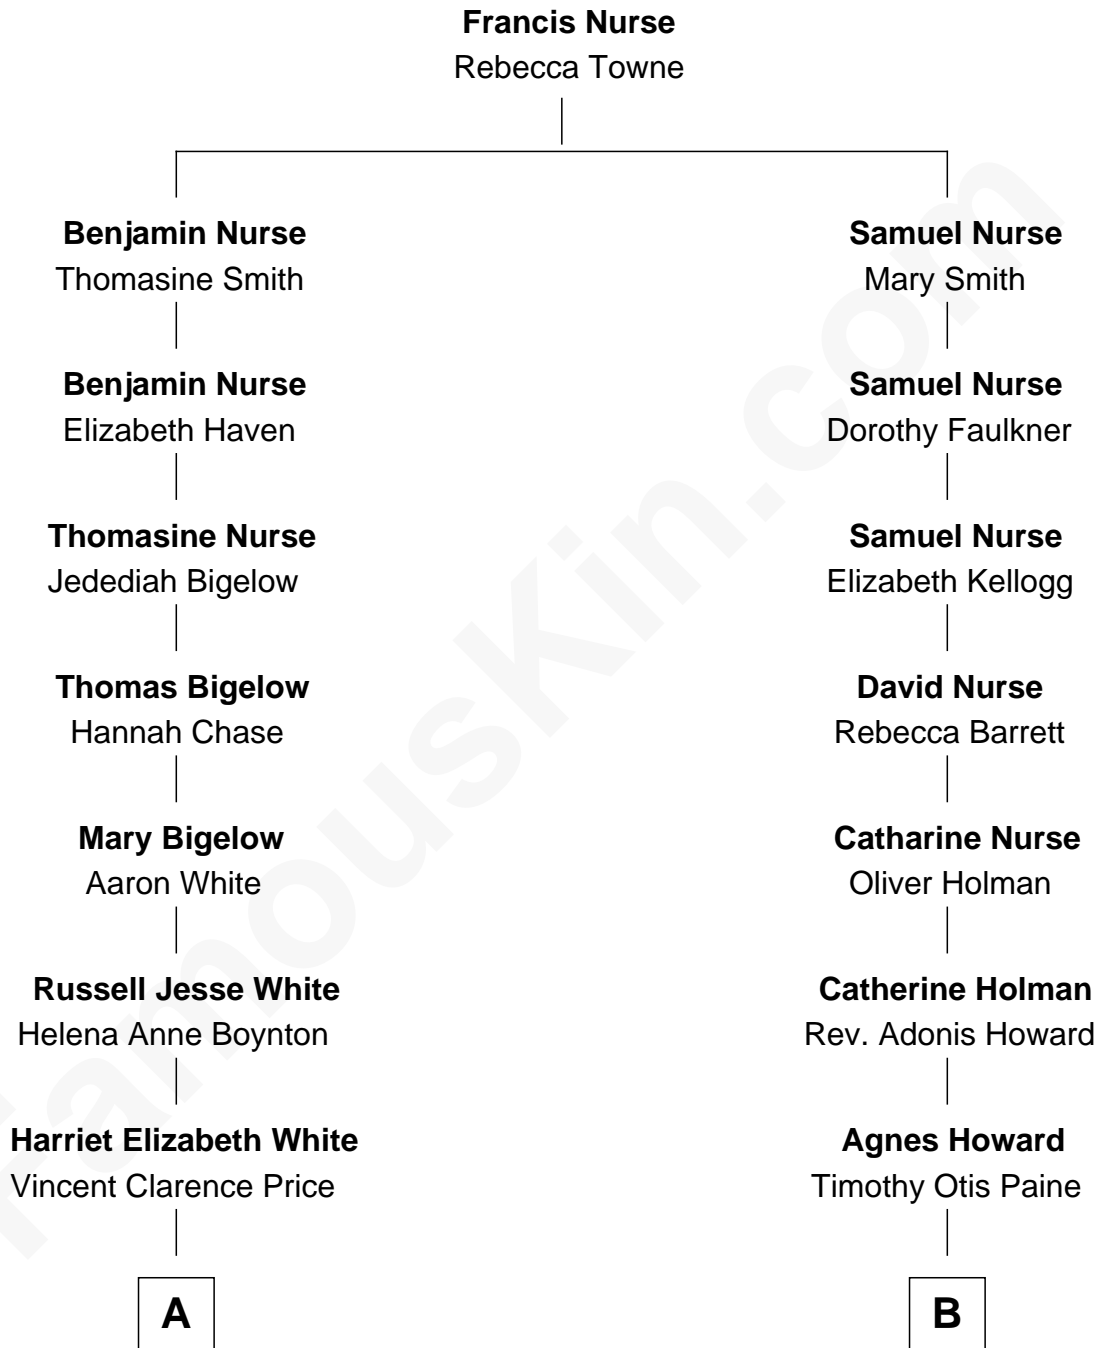

**FamousKin.com**  
**Relationship Chart of**  
**Vincent Price**  
*Movie Actor*

8th cousin 2 times removed of  
**Amy Grant**  
*Christian/Pop Singer and Songwriter*

**A**

**Vincent Leonard Price**  
Marguerite Cobb Wilcox

**Vincent Price**  
*Movie Actor*

**B**

**Isabel Paine**  
Henry Hastings Grant

**Otis Paine Grant**  
Mizella Burton

**Dr. Burton Paine Grant**  
Gloria Dean Napier

**Amy Grant**  
*Christian/Pop Singer and Songwriter*