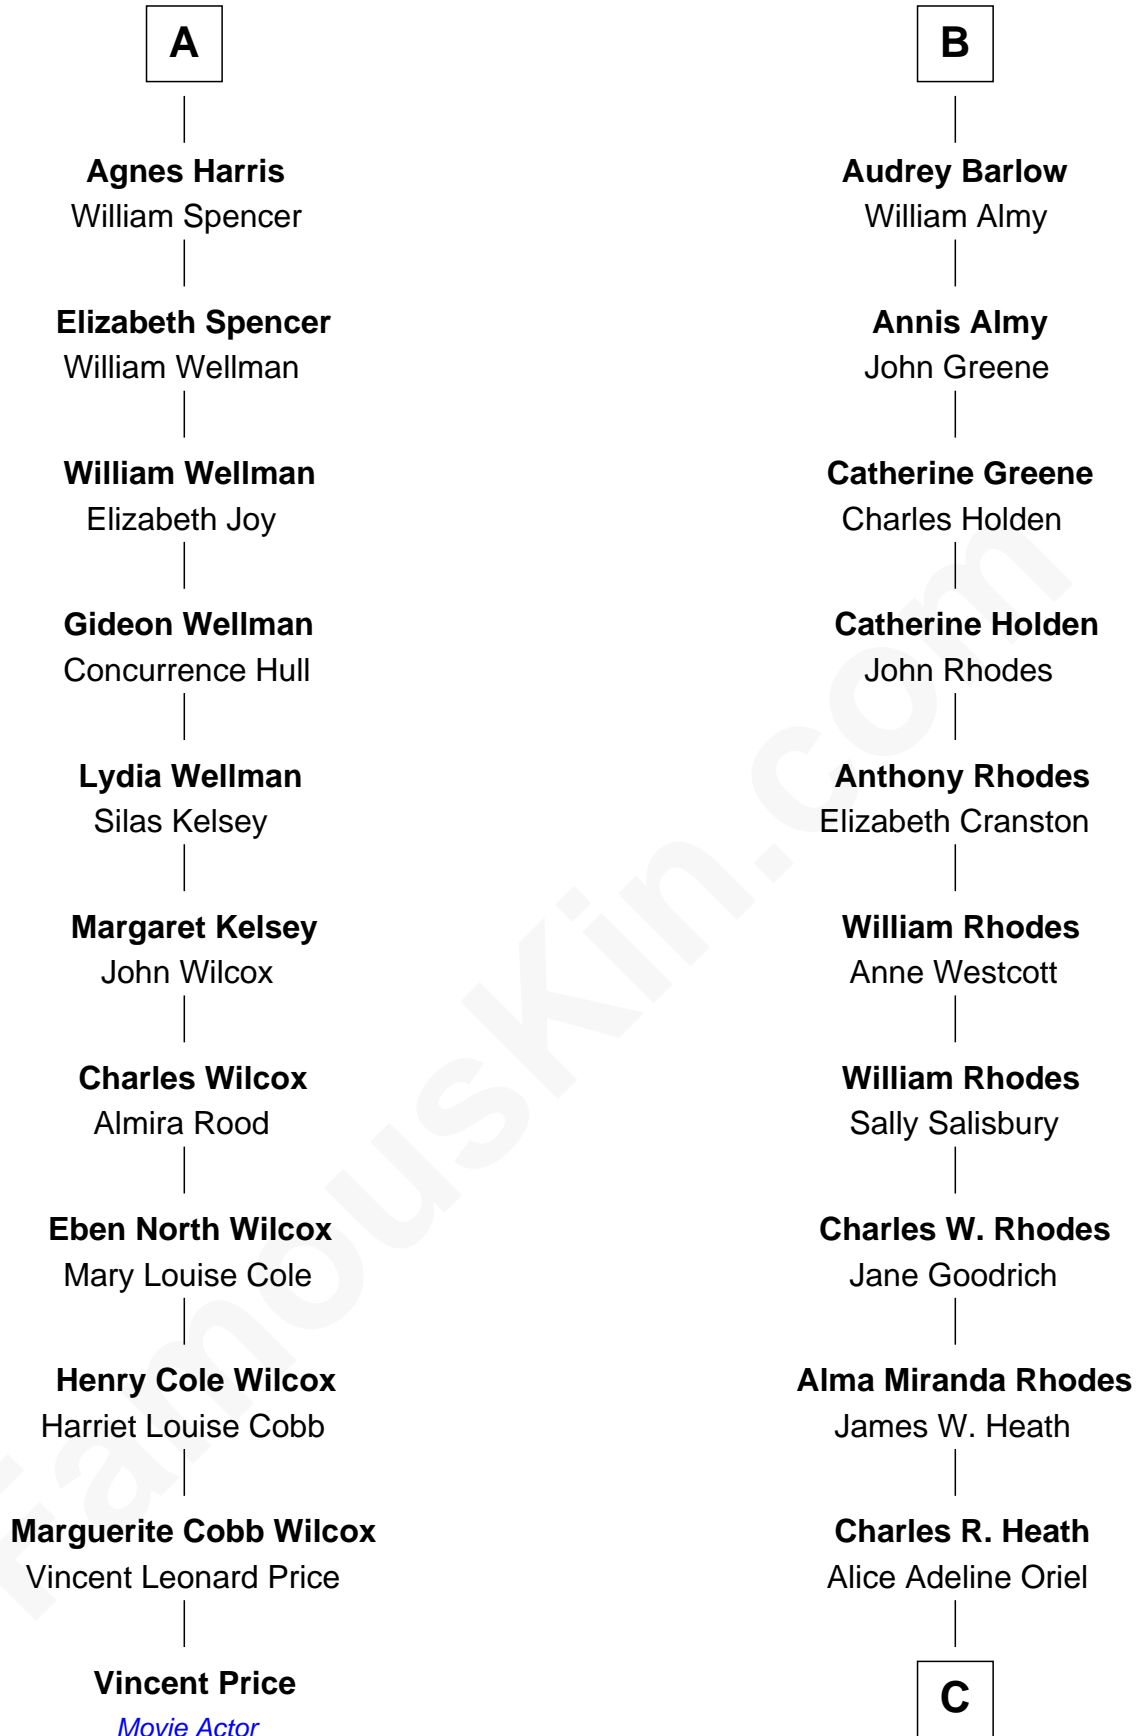

FamousKin.com Relationship Chart of

Vincent Price

Movie Actor

17th cousin 2 times removed of

Sarah Palin

9th Governor of Alaska

C

Charles Francis Heath
Nellie Marie Brandt

Charles Richard Heath
Sarah Sheeran

Sarah Palin
9th Governor of Alaska

FamousKin.com