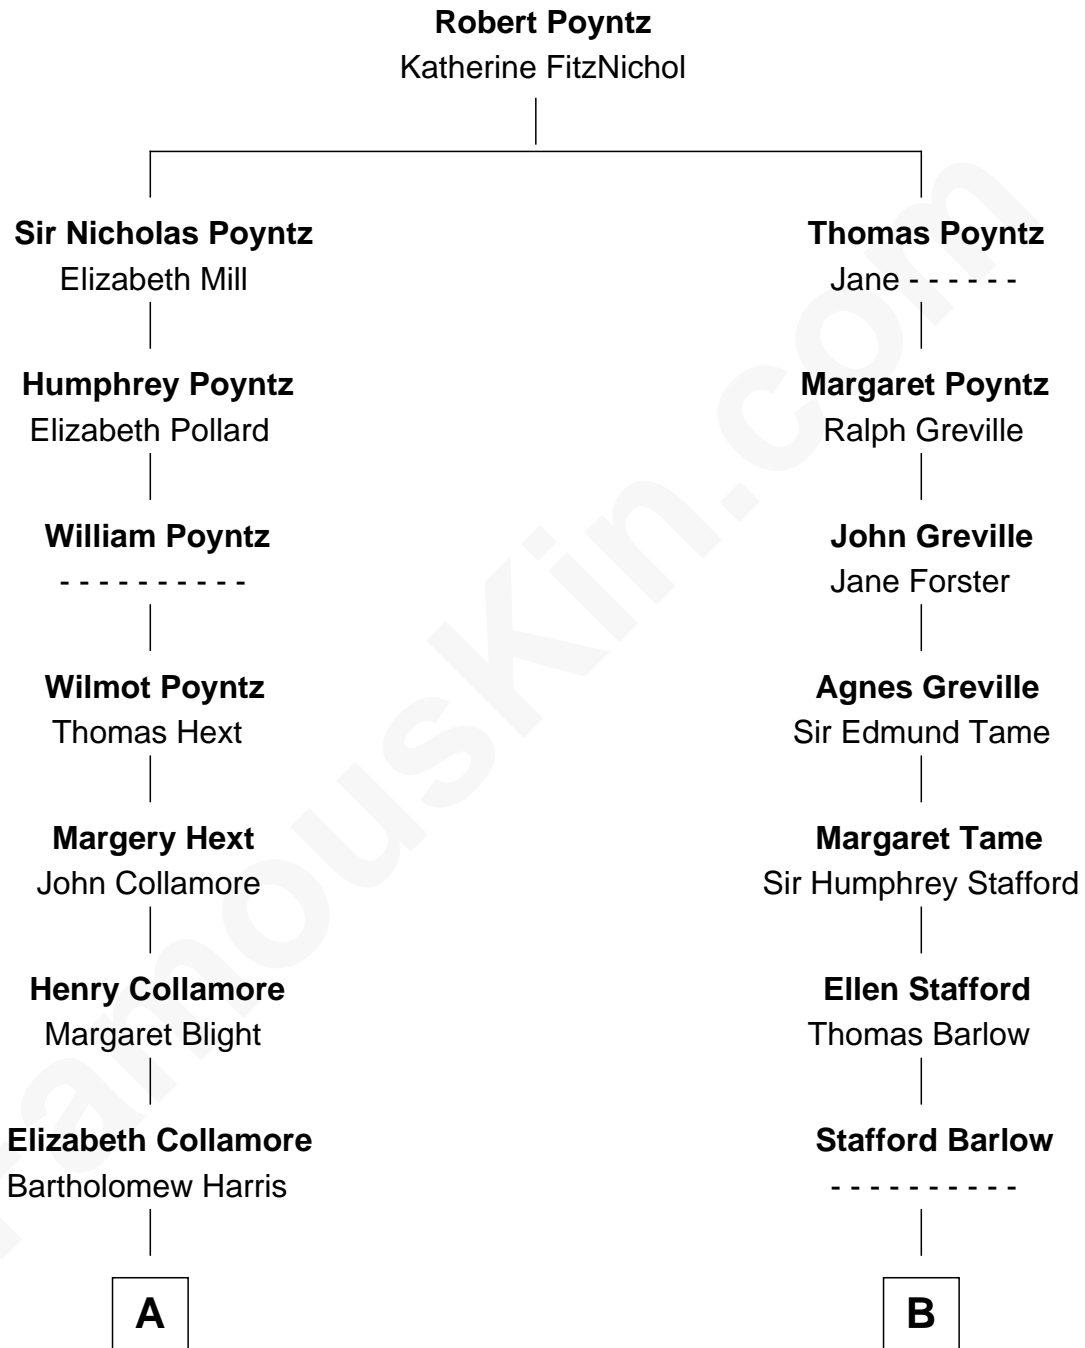

FamousKin.com Relationship Chart of

Vincent Price

Movie Actor

17th cousin 2 times removed of

Sarah Palin

9th Governor of Alaska

C

Charles Francis Heath
Nellie Marie Brandt

Charles Richard Heath
Sarah Sheeran

Sarah Palin
9th Governor of Alaska

FamousKin.com