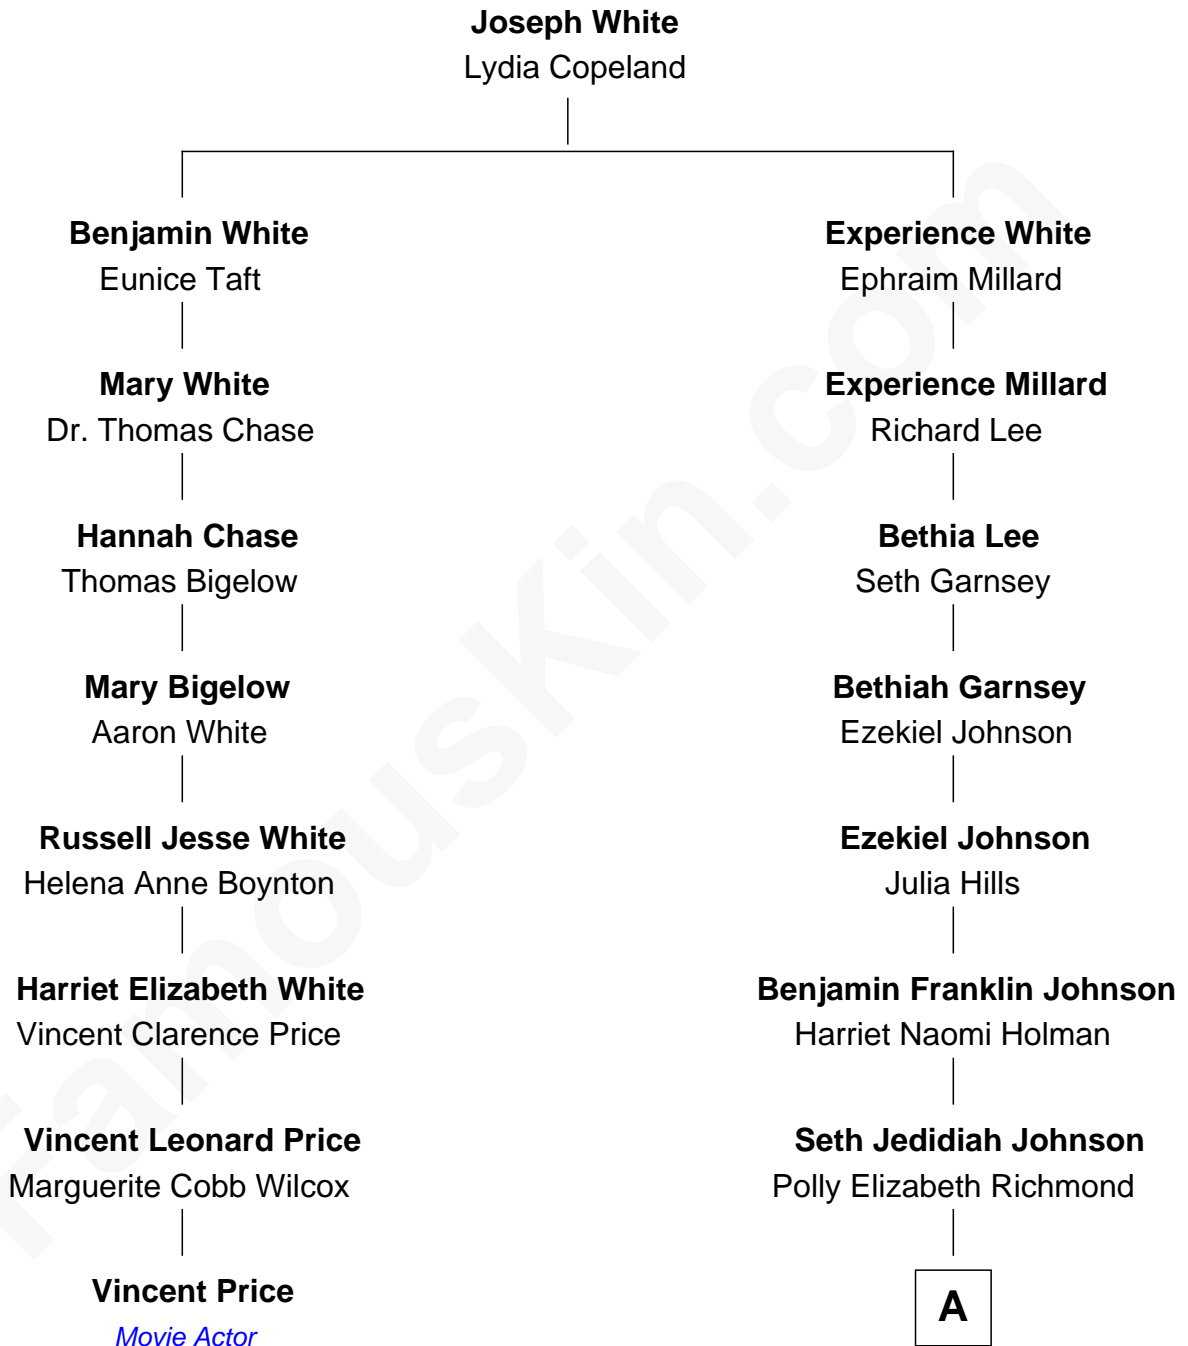

FamousKin.com
Relationship Chart of
Vincent Price
Movie Actor

7th cousin 3 times removed of
Elizabeth Smart
Founder of Elizabeth Smart Foundation

A

Genevieve Johnson
Archibald Newel Pettit

Genevieve Pettit
Myron LeGrande Francom

Lois Ann Francom
Edward Sharp Smart

Elizabeth Smart
Child Safety Activist

FamousKin.com