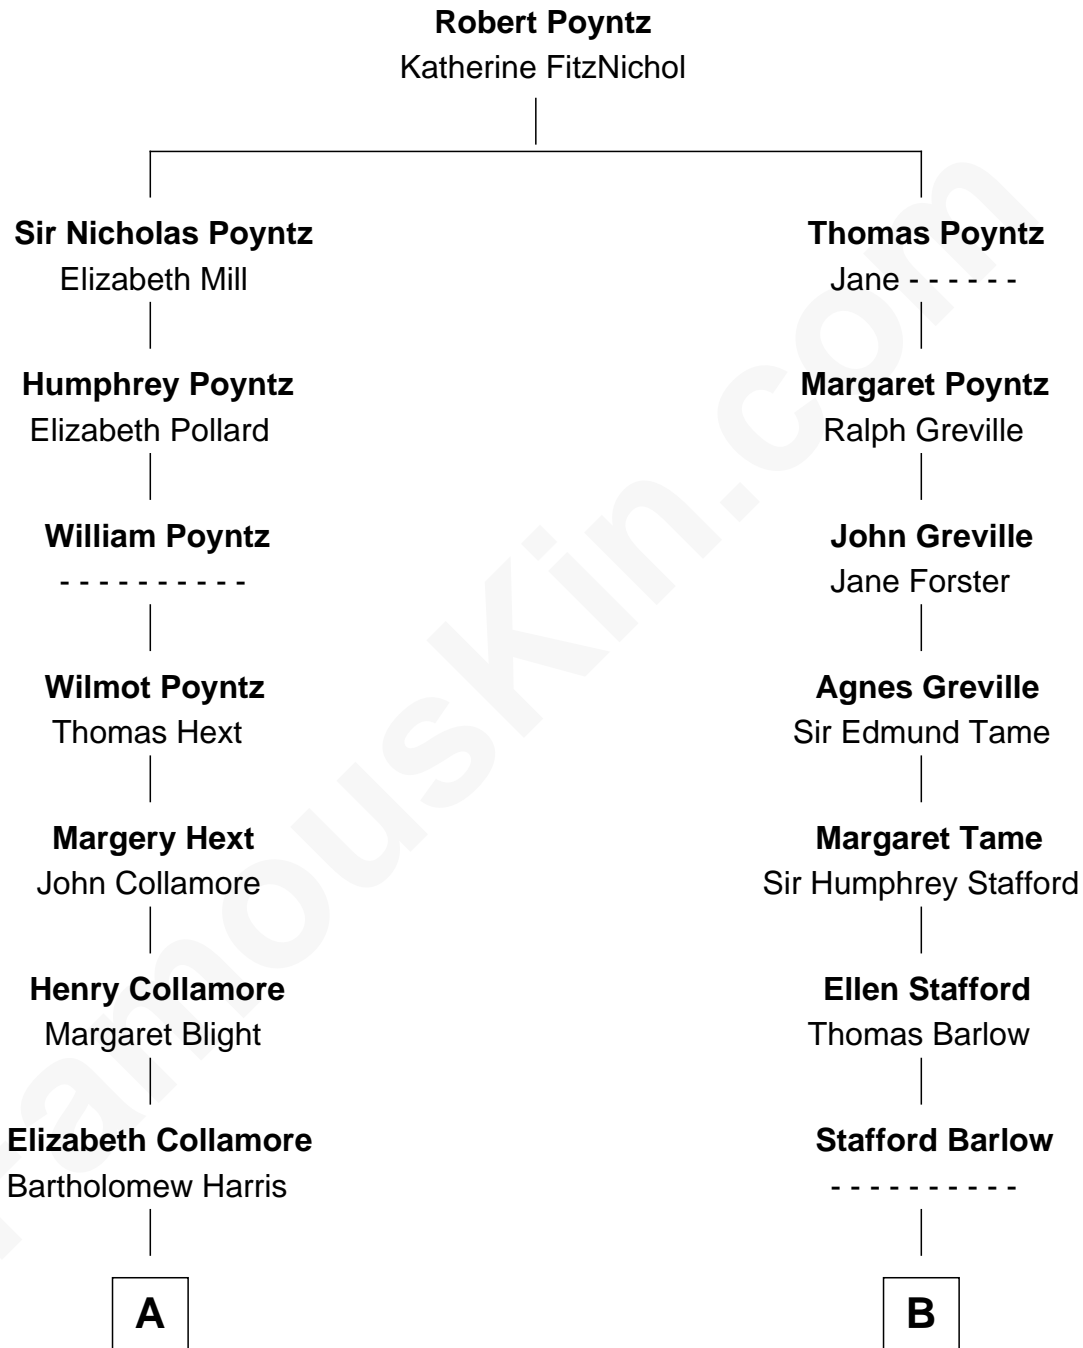

**FamousKin.com**  
**Relationship Chart of**  
**Vincent Price**  
*Movie Actor*

13th cousin 4 times removed of  
**Samuel Ward King**  
*15th Governor of Rhode Island*

**A**

**Agnes Harris**  
William Spencer

**Elizabeth Spencer**  
William Wellman

**William Wellman**  
Elizabeth Joy

**Gideon Wellman**  
Concurrence Hull

**Lydia Wellman**  
Silas Kelsey

**Margaret Kelsey**  
John Wilcox

**Charles Wilcox**  
Almira Rood

**Eben North Wilcox**  
Mary Louise Cole

**Henry Cole Wilcox**  
Harriet Louise Cobb

**Marguerite Cobb Wilcox**  
Vincent Leonard Price

**Vincent Price**  
*Movie Actor*

**B**

**Audrey Barlow**  
William Almy

**Annis Almy**  
John Greene

**Samuel Greene**  
Mary Gorton

**Samuel Greene**  
Sarah Coggeshall

**Mercy Green**  
John Walton

**Welthian Walton**  
William Borden King

**Samuel Ward King**  
*15th Governor of Rhode Island*