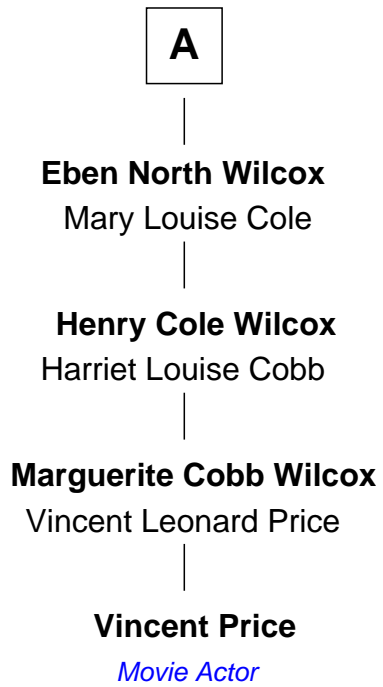

FamousKin.com Relationship Chart of

Vincent Price

Movie Actor

4th cousin 6 times removed of

John Fitch

Inventor of 1st U.S. Steamboat

Gerard Spencer

Alice Whitbread

William Spencer

Agnes Harris

Elizabeth Spencer

William Wellman

William Wellman

Elizabeth Joy

Gideon Wellman

Concurrence Hull

Marah Spencer

Thomas Shaler

Abel Shaler

Hannah - - - - -

Sarah Shaler

Joseph Fitch

John Fitch

Steamboat Inventor