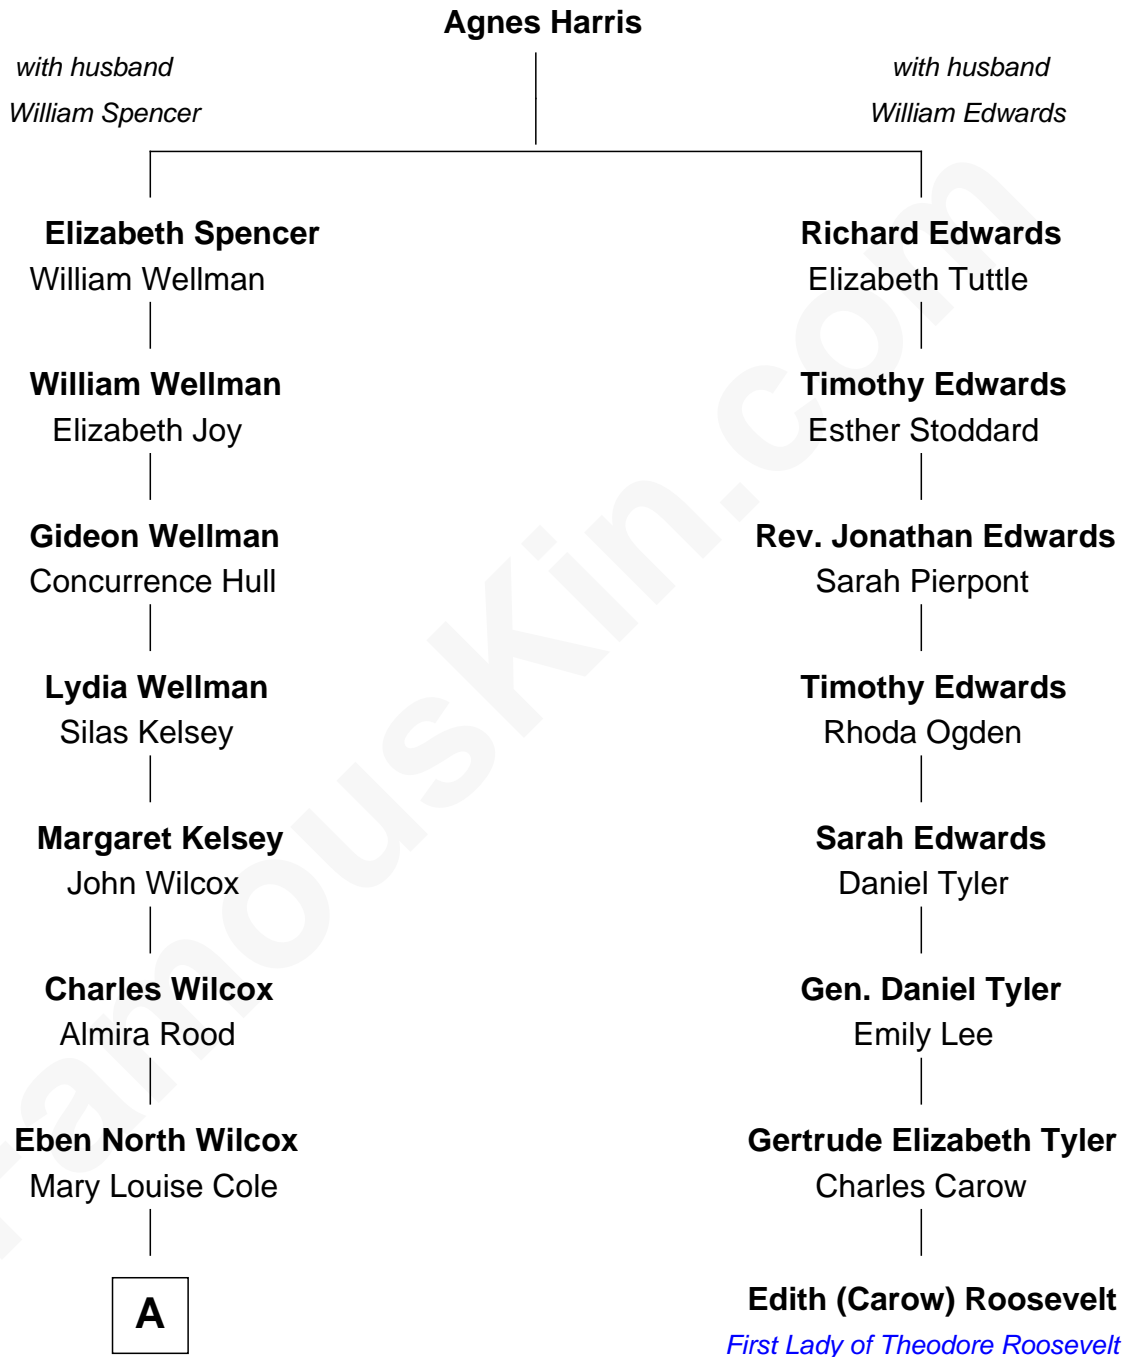

FamousKin.com
Relationship Chart of
Vincent Price
Movie Actor

7th cousin 2 times removed of

Edith (Carow) Roosevelt
First Lady of President Theodore Roosevelt

A

Henry Cole Wilcox
Harriet Louise Cobb

Marguerite Cobb Wilcox
Vincent Leonard Price