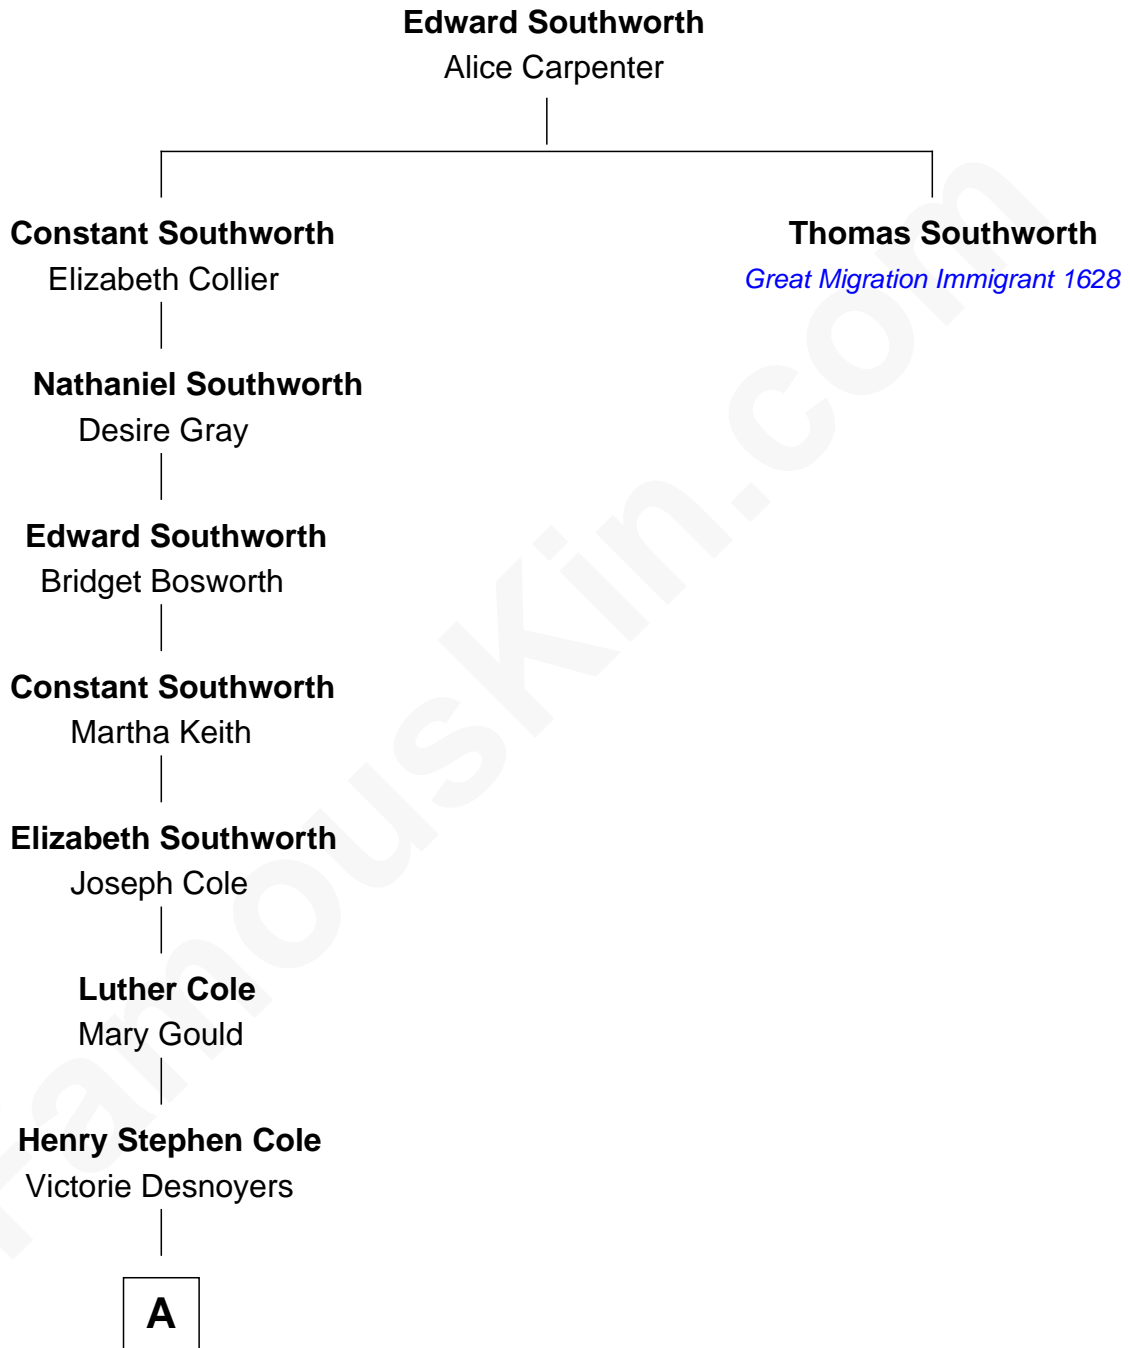

# FamousKin.com Relationship Chart of

**Vincent Price**

*Movie Actor*

8th great-grandnephew of

**Thomas Southworth**

*(c1617-1669) Great Migration Immigrant 1628*

**A**

—  
**Mary Louise Cole**

Eben North Wilcox

—  
**Henry Cole Wilcox**

Harriet Louise Cobb

—  
**Marguerite Cobb Wilcox**

Vincent Leonard Price

—  
**Vincent Price**

*Movie Actor*

FamousKin.com