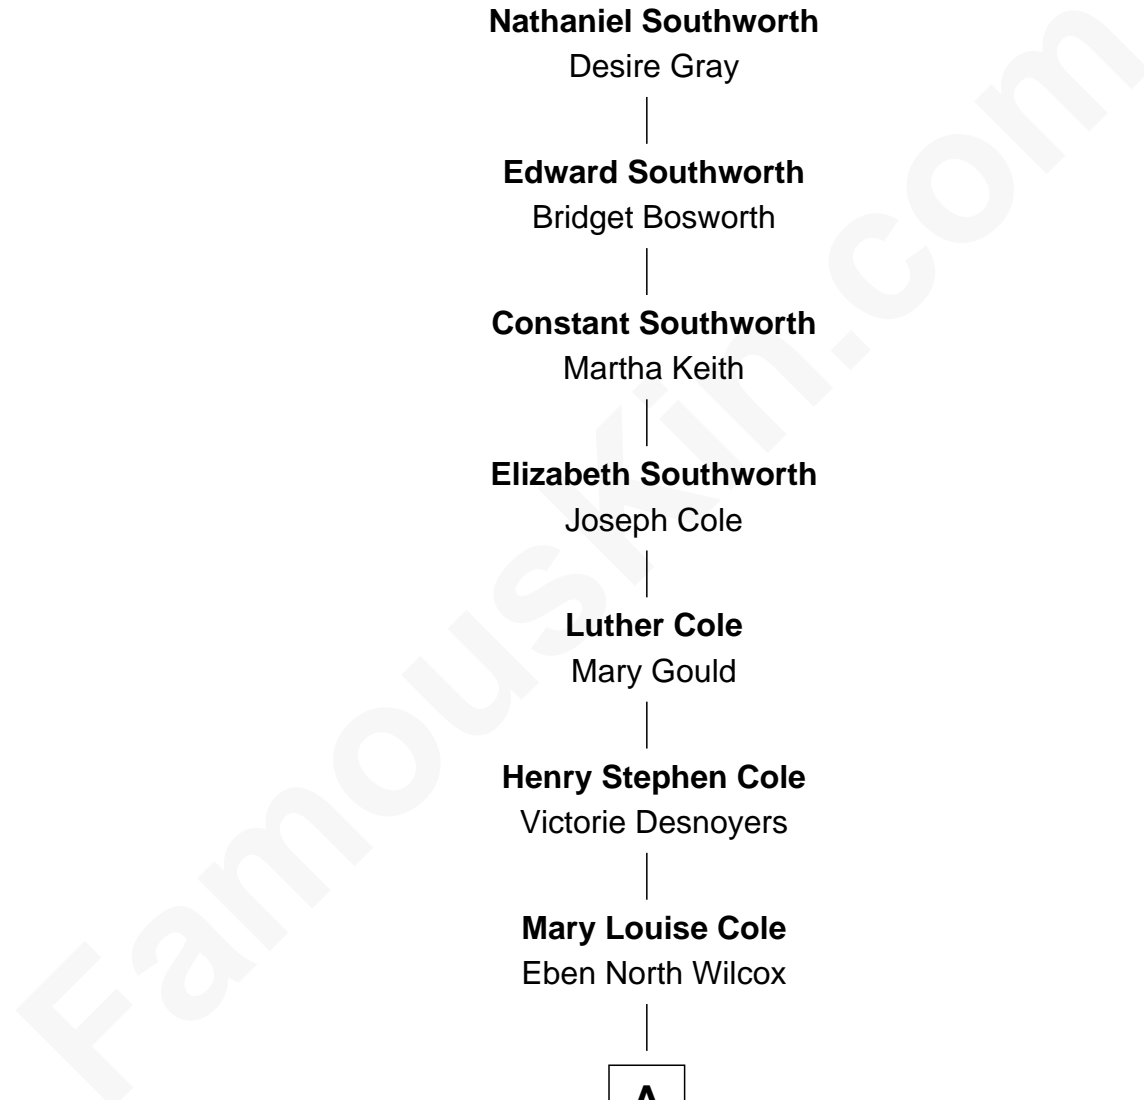

FamousKin.com Relationship Chart of

Vincent Price

Movie Actor

8th Great-grandson of

Constant Southworth

(c1612 - 1678/9) Great Migration Immigrant 1628

Constant Southworth

Elizabeth Collier

Nathaniel Southworth

Desire Gray

Edward Southworth

Bridget Bosworth

Constant Southworth

Martha Keith

Elizabeth Southworth

Joseph Cole

Luther Cole

Mary Gould

Henry Stephen Cole

Victorie Desnoyers

Mary Louise Cole

Eben North Wilcox

A

A