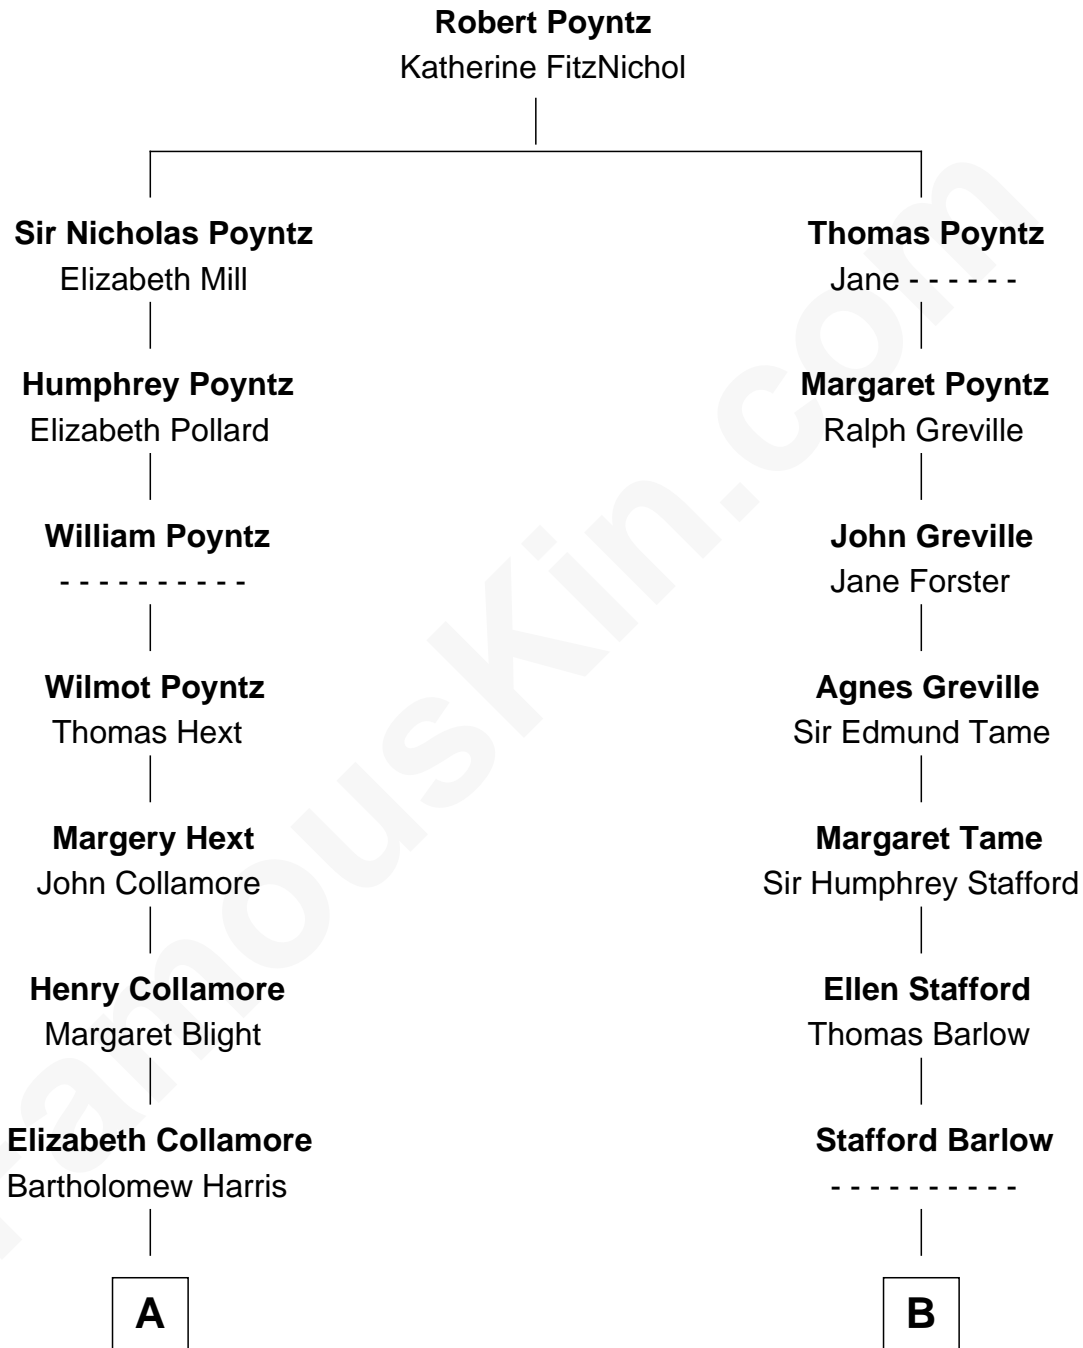

FamousKin.com
Relationship Chart of
Vincent Price
Movie Actor

17th cousin 2 times removed of
Bill Weld
68th Governor of Massachusetts

C

Margaret Low White

Francis Minot Weld

David Weld

Mary Blake Nichols

Bill Weld

68th Governor of Massachusetts

FamousKin.com