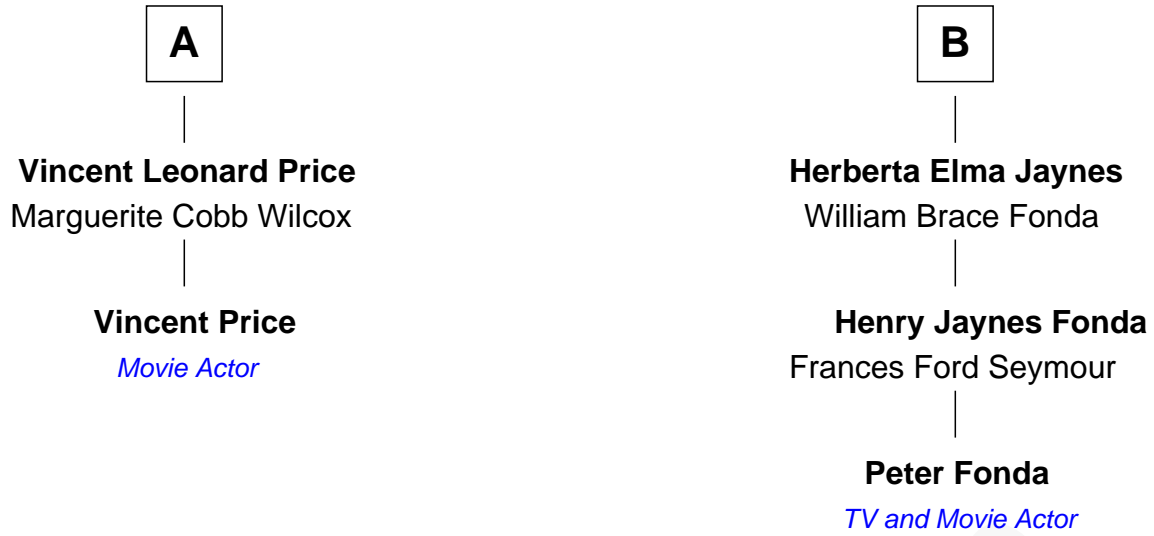

# FamousKin.com Relationship Chart of

**Vincent Price**

*Movie Actor*

8th cousin 1 time removed of

**Peter Fonda**

*TV and Movie Actor*

**Robert Latham**  
Susanna Winslow

**Mercy Latham**

Mary Bigelow

**Russell Jesse White**

Helena Anne Boynton

**Harriet Elizabeth White**

Vincent Clarence Price

**A**

**James Latham**

Deliverance Alger

**Thomas Latham**

Deborah Hardin

**Anne Latham**

Seth Mitchell

**Rotheus Mitchell**

Hepzibah Hayward

**Marcus Hayward Mitchell**

Lois Noyes

**Marie Louise Mitchell**

Allan Lanphear

**Elma L. Lanphear**

Henry Silas Jaynes

**B**

FamousKin.com