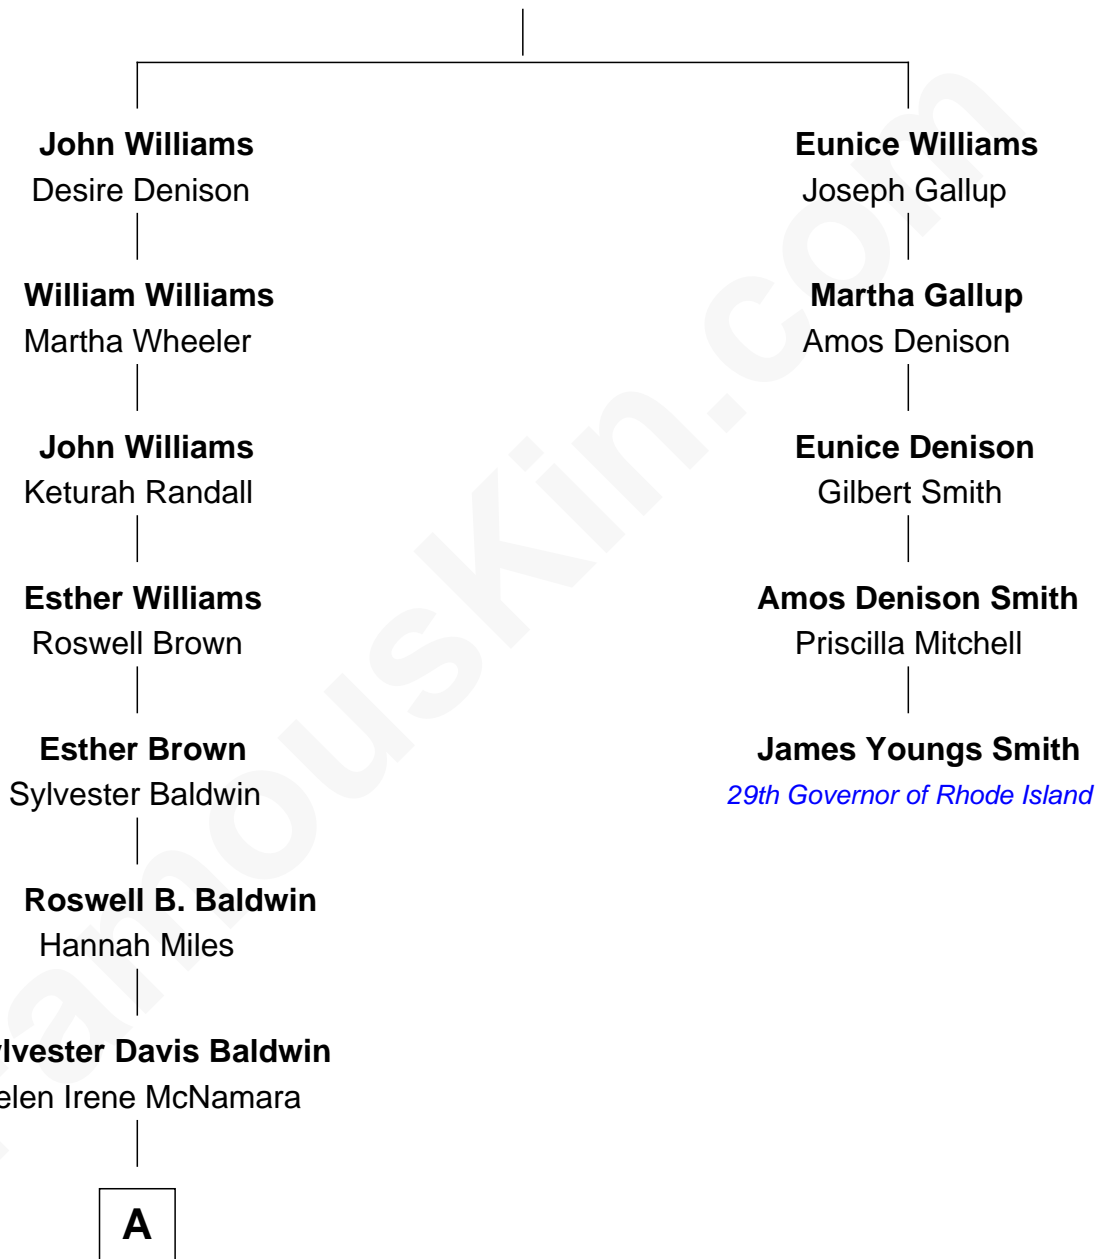

FamousKin.com Relationship Chart of

Alec Baldwin

Television and Movie Actor

4th cousin 5 times removed of

James Youngs Smith

29th Governor of Rhode Island

John Williams
Martha Wheeler

A

—
Alexander Rae Baldwin

Ruth Mary Noble

—
Alexander Rae Baldwin

Carol Newcomb Martineau

—
Alec Baldwin

Television and Movie Actor

FamousKin.com