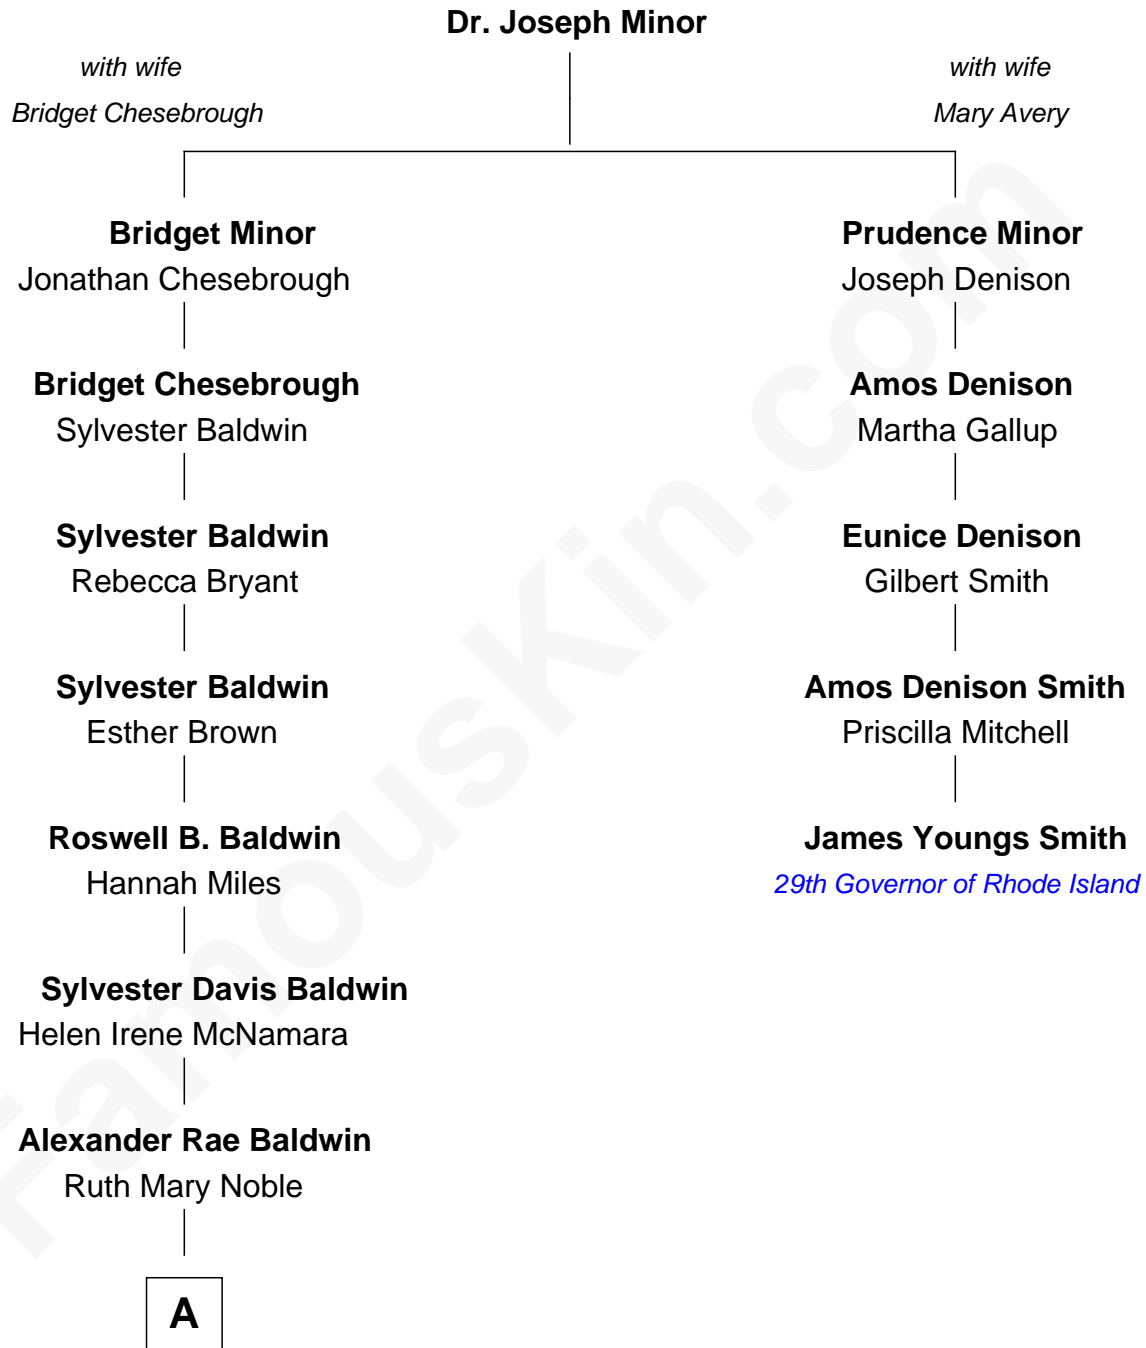

FamousKin.com Relationship Chart of

Alec Baldwin

Television and Movie Actor

4th cousin 4 times removed of

James Youngs Smith

29th Governor of Rhode Island

A

Alexander Rae Baldwin
Carol Newcomb Martineau