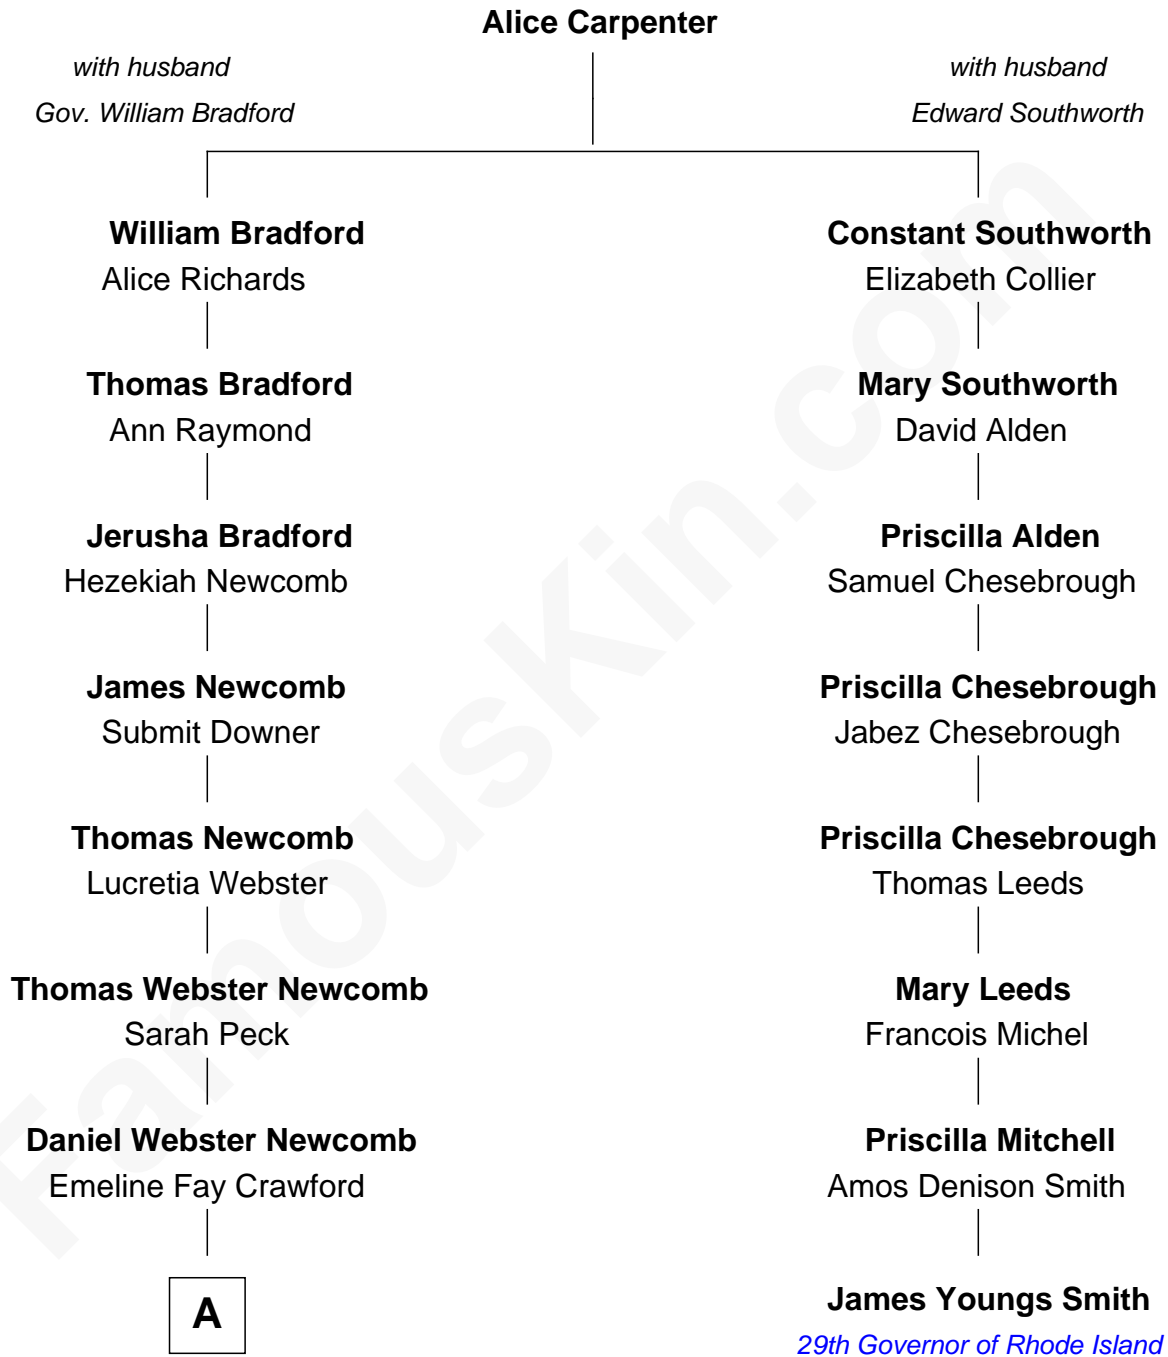

# FamousKin.com Relationship Chart of

**Alec Baldwin**

*Television and Movie Actor*

7th cousin 3 times removed of

**James Youngs Smith**

*29th Governor of Rhode Island*

**A**

—  
**Ada M. Newcomb**  
Henry Frazier Martineau

—  
**Daniel LeRoy Martineau**  
Marion Alice Sidnam

—  
**Carol Newcomb Martineau**  
Alexander Rae Baldwin

—  
**Alec Baldwin**  
*Television and Movie Actor*

FamousKin.com