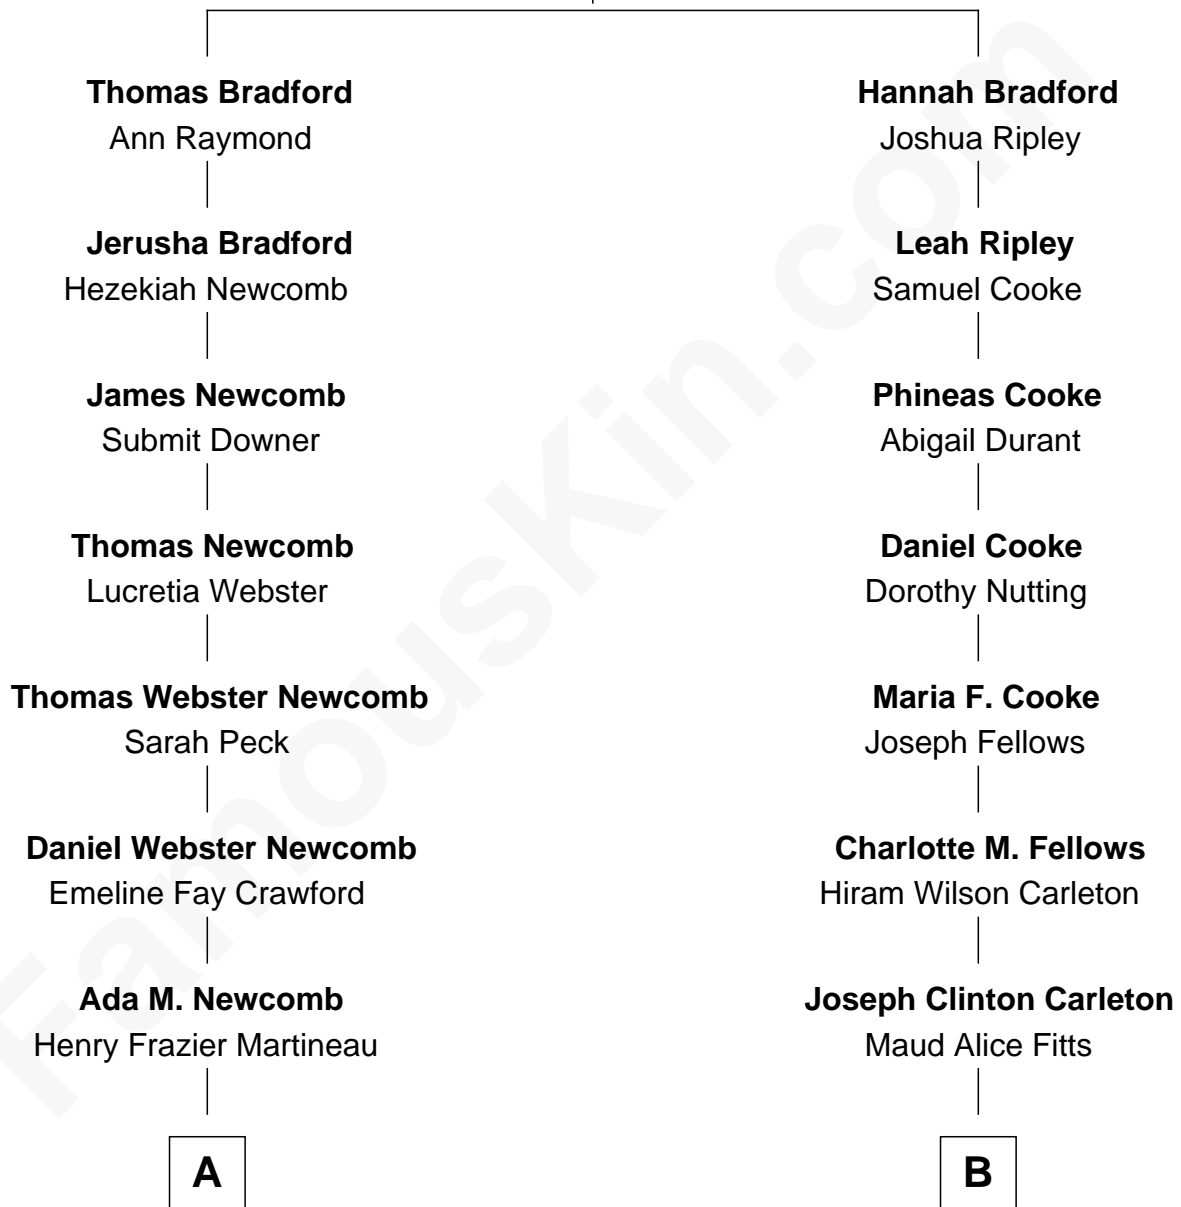

FamousKin.com Relationship Chart of

Alec Baldwin

Television and Movie Actor

9th cousin of

Mickey Rourke

Movie Actor

William Bradford

Alice Richards

FamousKin.com