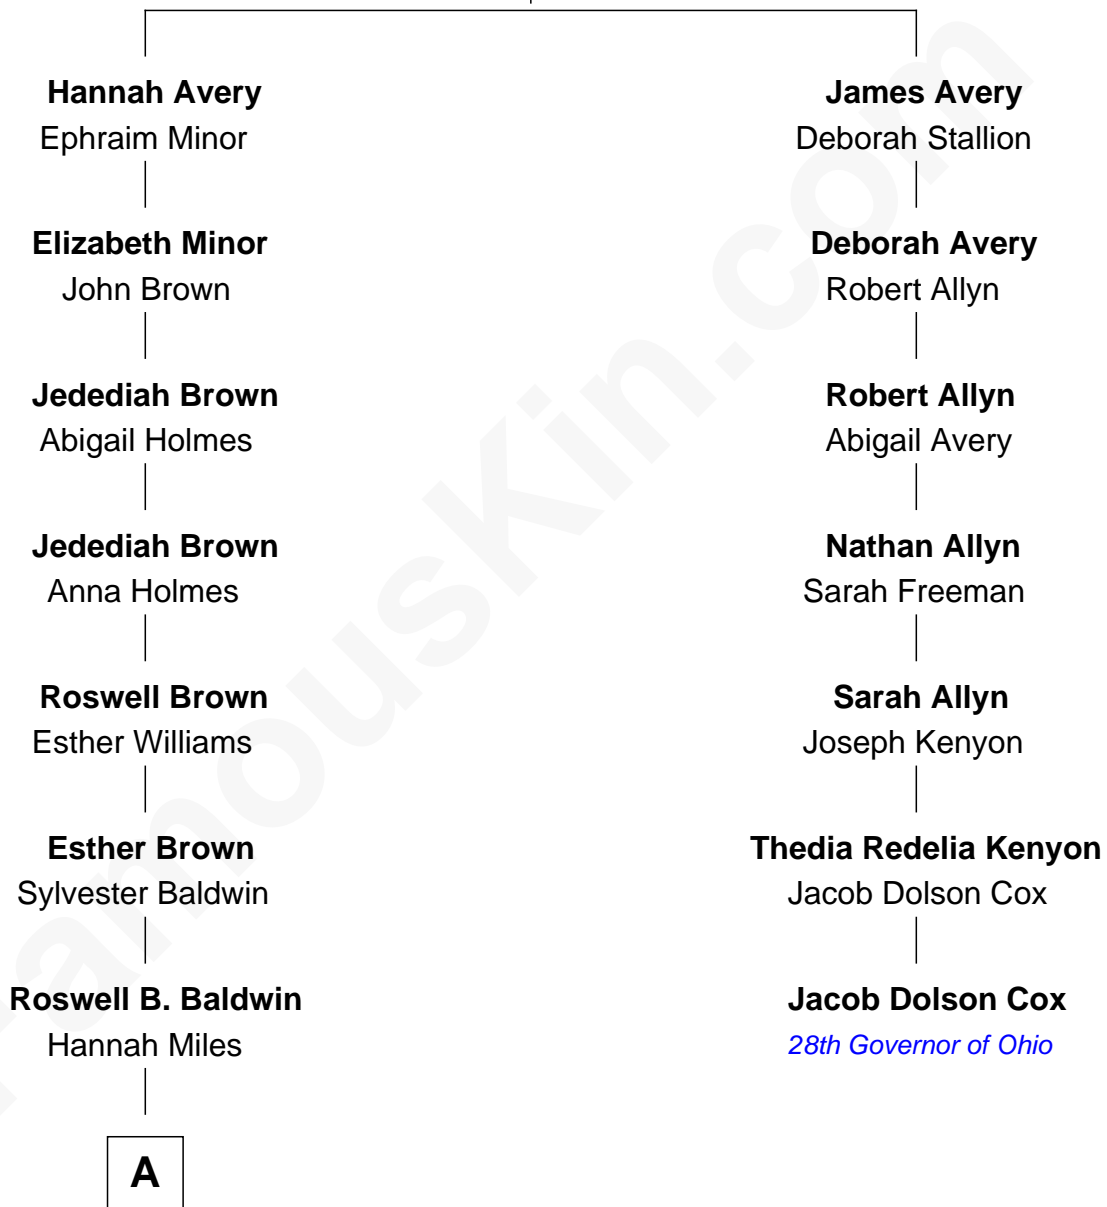

# FamousKin.com Relationship Chart of

**Alec Baldwin**

*Television and Movie Actor*

6th cousin 4 times removed of

**Jacob Dolson Cox**

*28th Governor of Ohio*

**James Avery**  
Joanna Greenslade

**A**

—  
**Sylvester Davis Baldwin**

Helen Irene McNamara

—  
**Alexander Rae Baldwin**

Ruth Mary Noble

—  
**Alexander Rae Baldwin**

Carol Newcomb Martineau

—  
**Alec Baldwin**

*Television and Movie Actor*