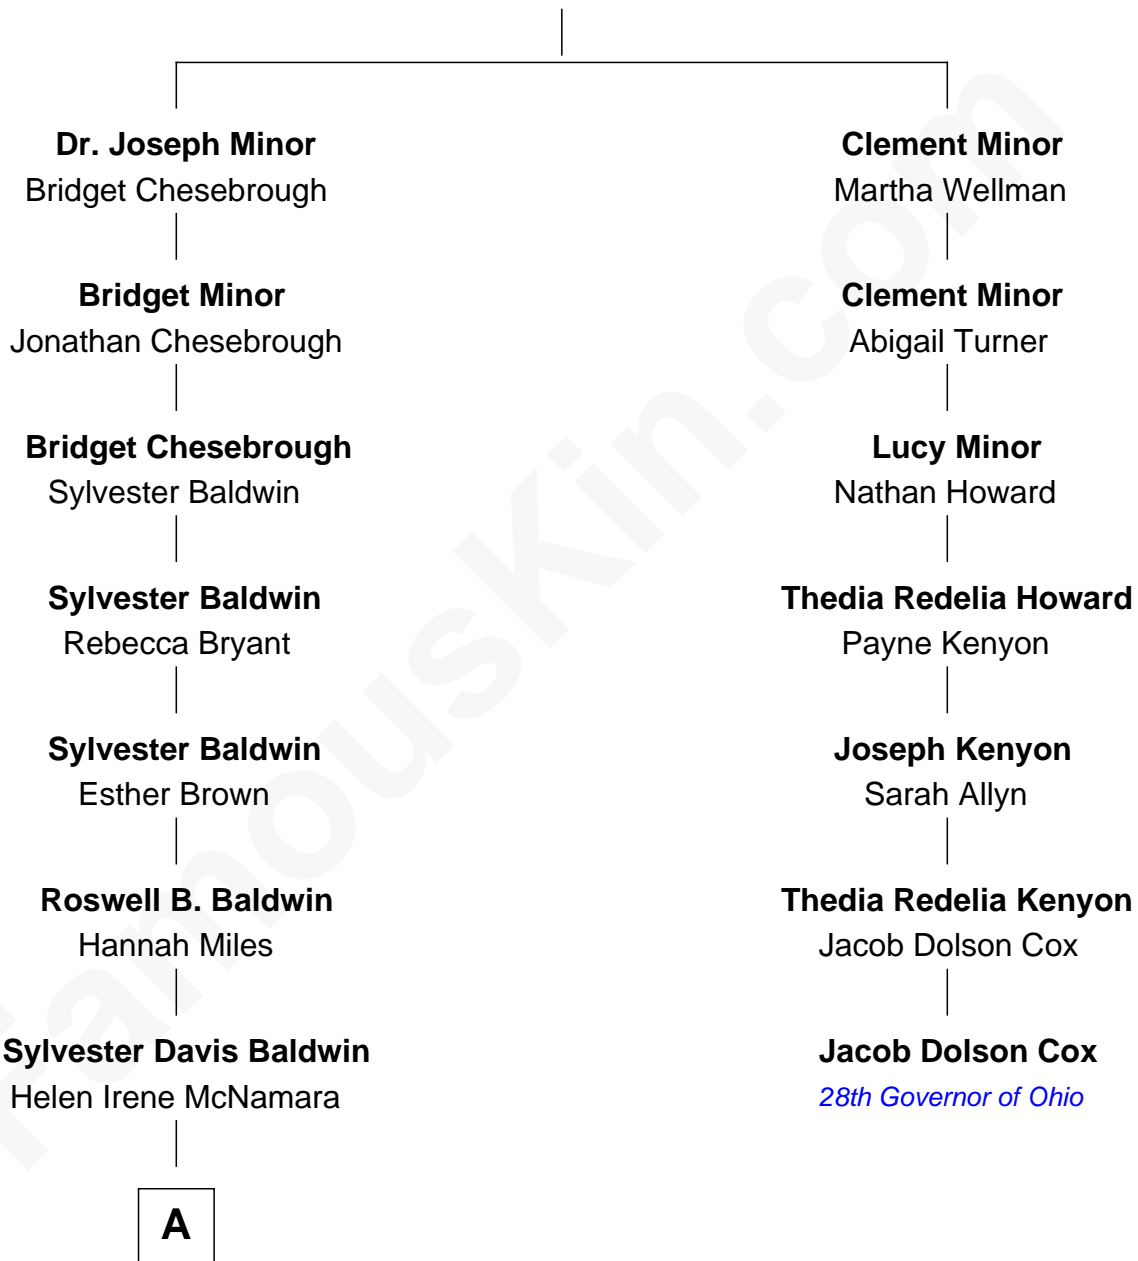

FamousKin.com Relationship Chart of

Alec Baldwin

Television and Movie Actor

6th cousin 3 times removed of

Jacob Dolson Cox

28th Governor of Ohio

Thomas Minor

Grace Palmer

A

—
Alexander Rae Baldwin

Ruth Mary Noble

—
Alexander Rae Baldwin

Carol Newcomb Martineau

—
Alec Baldwin

Television and Movie Actor

FamousKin.com