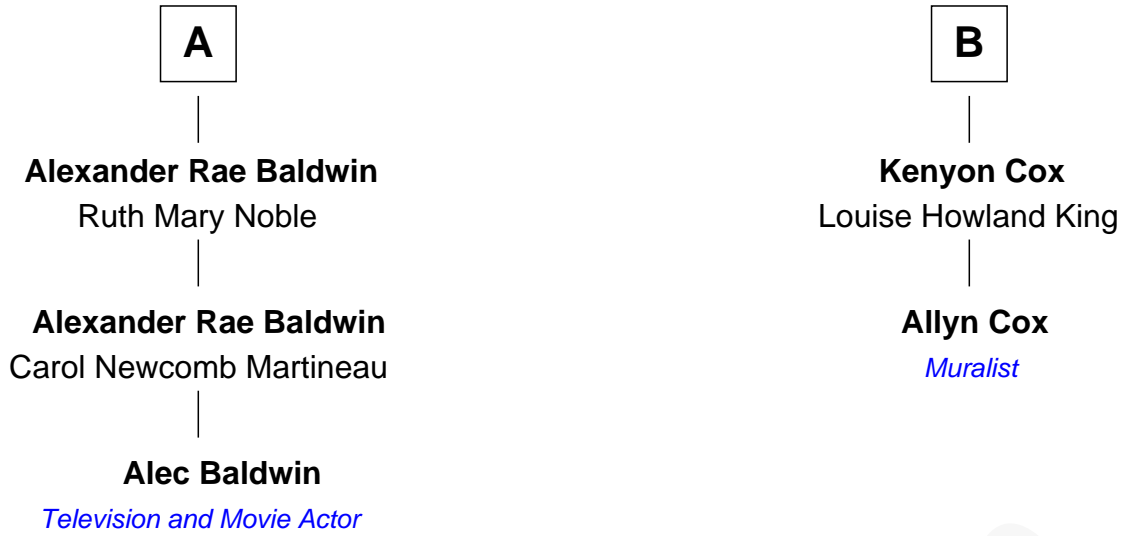

FamousKin.com