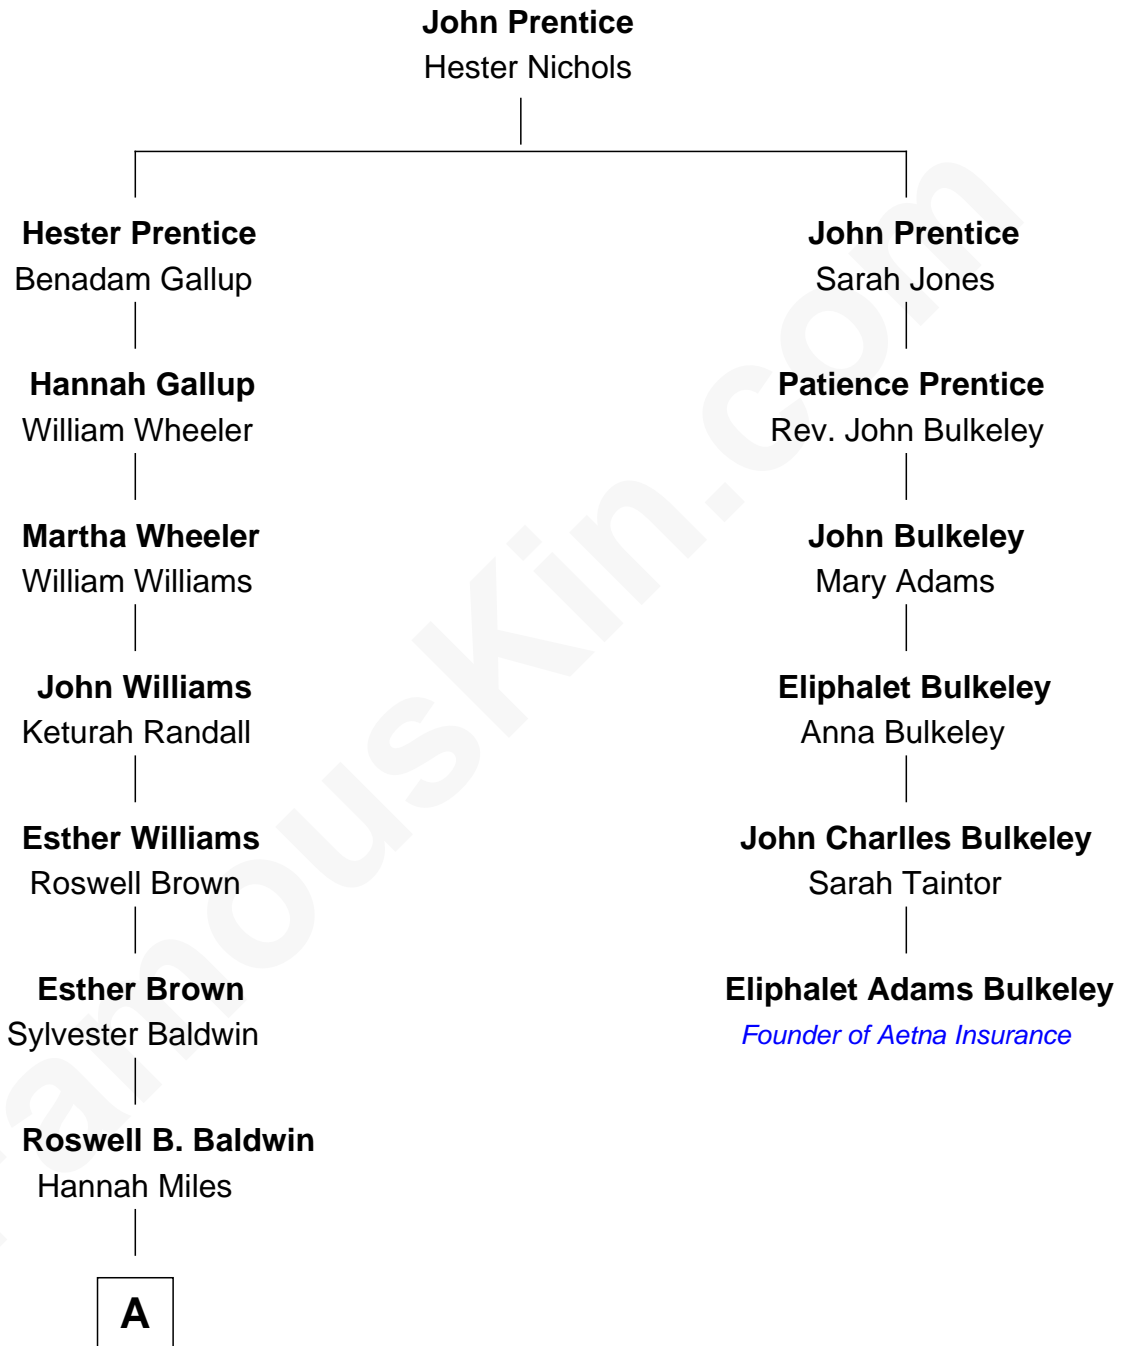

FamousKin.com Relationship Chart of

Alec Baldwin

Television and Movie Actor

5th cousin 5 times removed of

Eliphalet Adams Bulkeley

Founder of Aetna Insurance

A

—
Sylvester Davis Baldwin

Helen Irene McNamara

—
Alexander Rae Baldwin

Ruth Mary Noble

—
Alexander Rae Baldwin

Carol Newcomb Martineau

—
Alec Baldwin

Television and Movie Actor

FamousKin.com