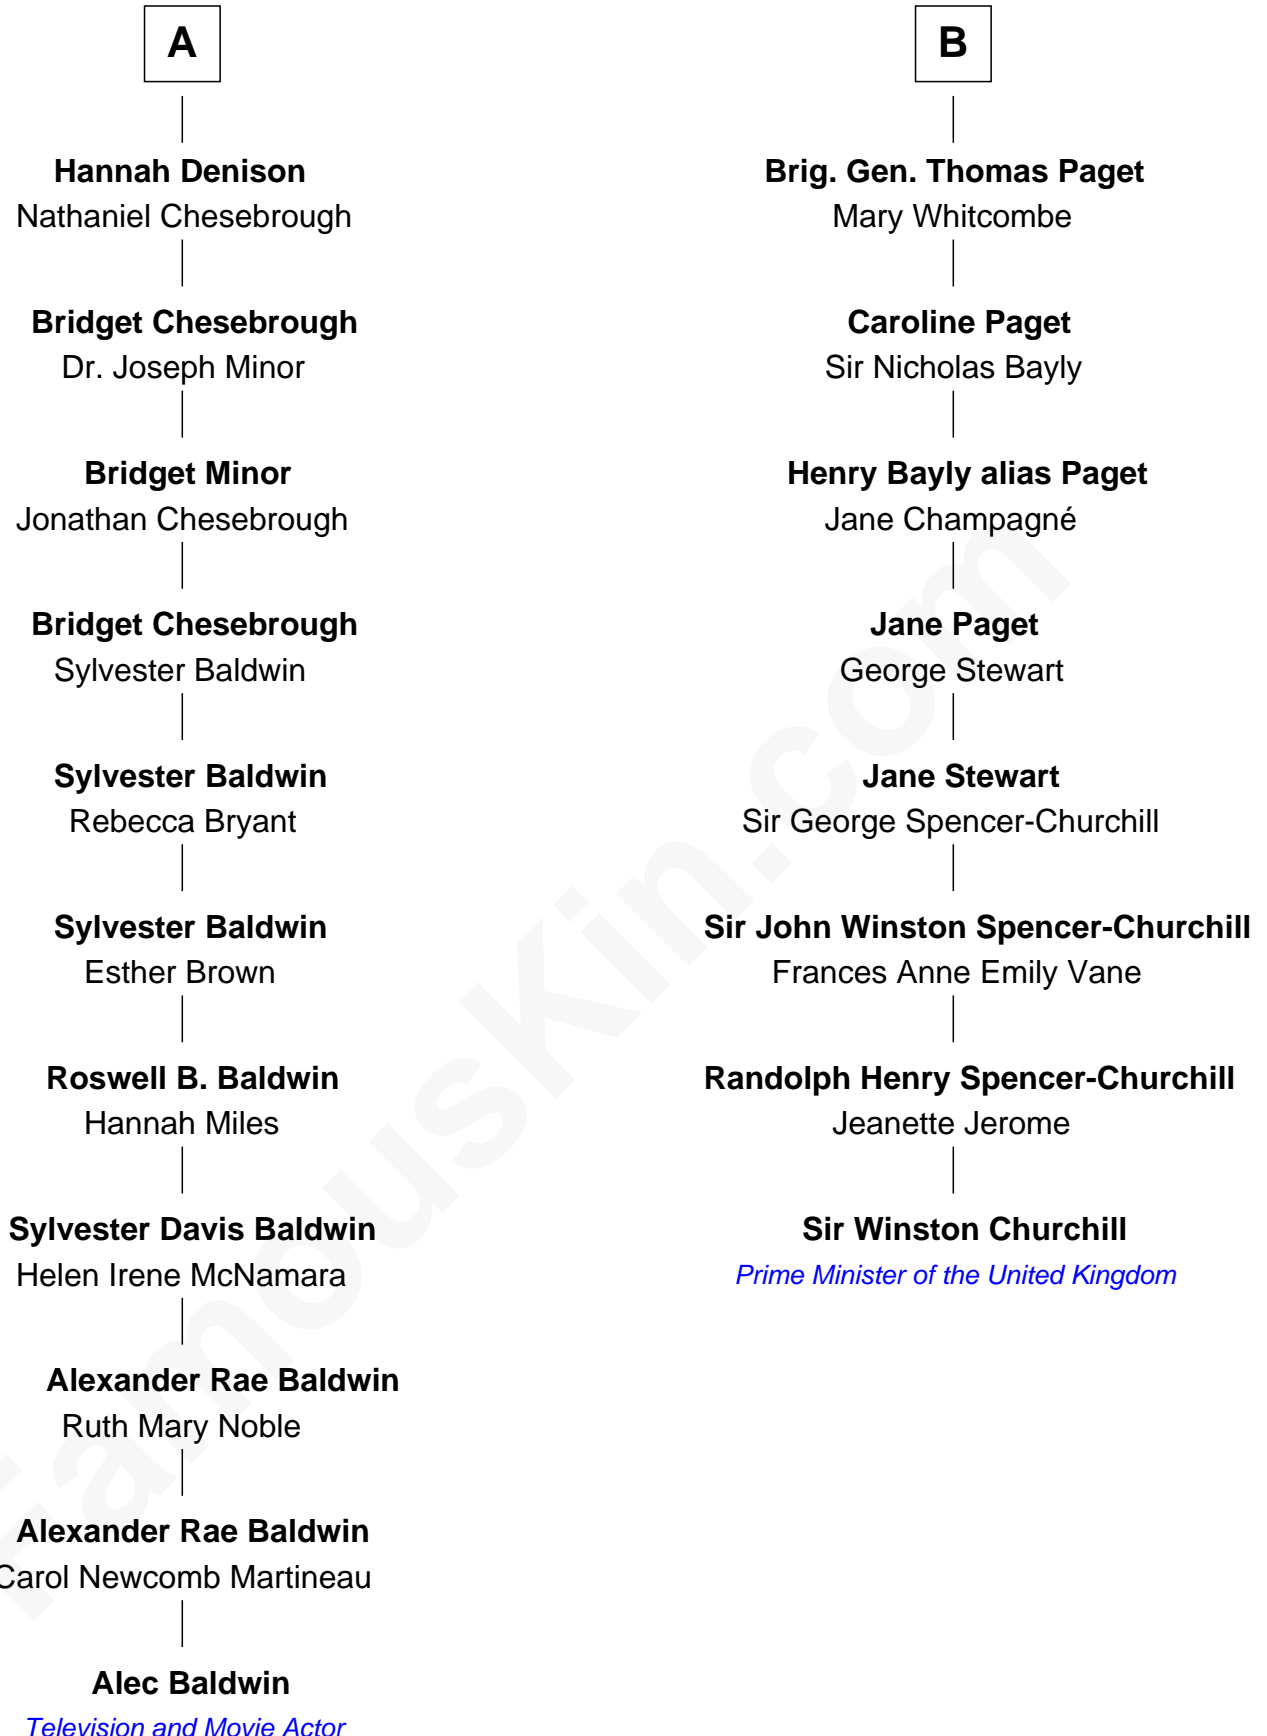

FamousKin.com Relationship Chart of

Alec Baldwin

Television and Movie Actor

14th cousin 3 times removed of

Sir Winston Churchill

Prime Minister of the United Kingdom

Alec Baldwin photo by [Josh Wood](#) (CC BY-SA 3.0)