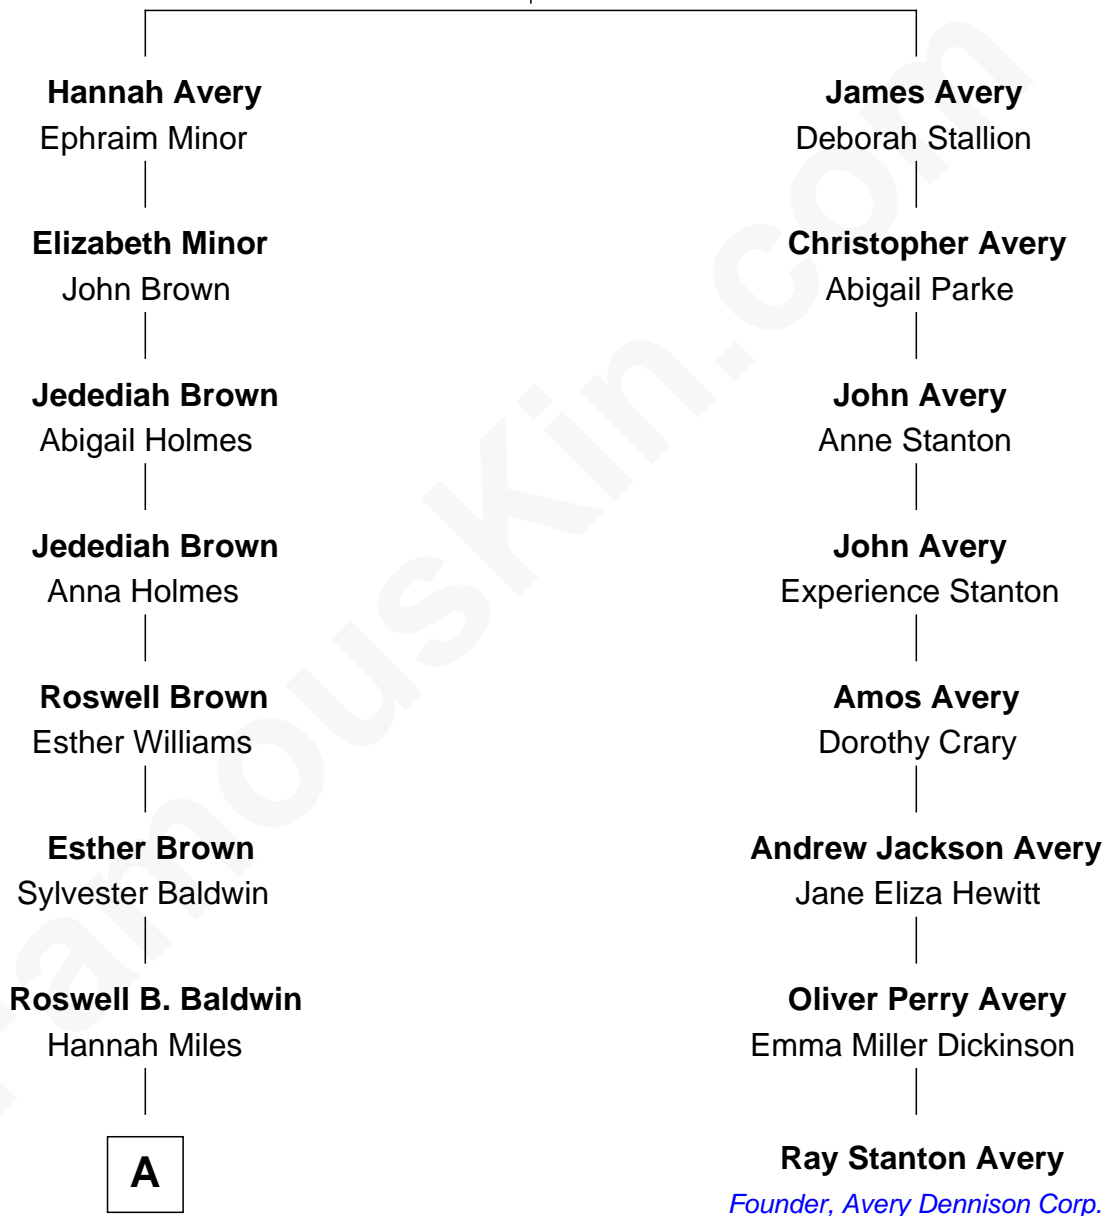

FamousKin.com Relationship Chart of

Alec Baldwin

Television and Movie Actor

7th cousin 3 times removed of

Ray Stanton Avery

Founder, Avery Dennison Corp.

James Avery
Joanna Greenslade

A

—
Sylvester Davis Baldwin

Helen Irene McNamara

—
Alexander Rae Baldwin

Ruth Mary Noble

—
Alexander Rae Baldwin

Carol Newcomb Martineau

—
Alec Baldwin

Television and Movie Actor