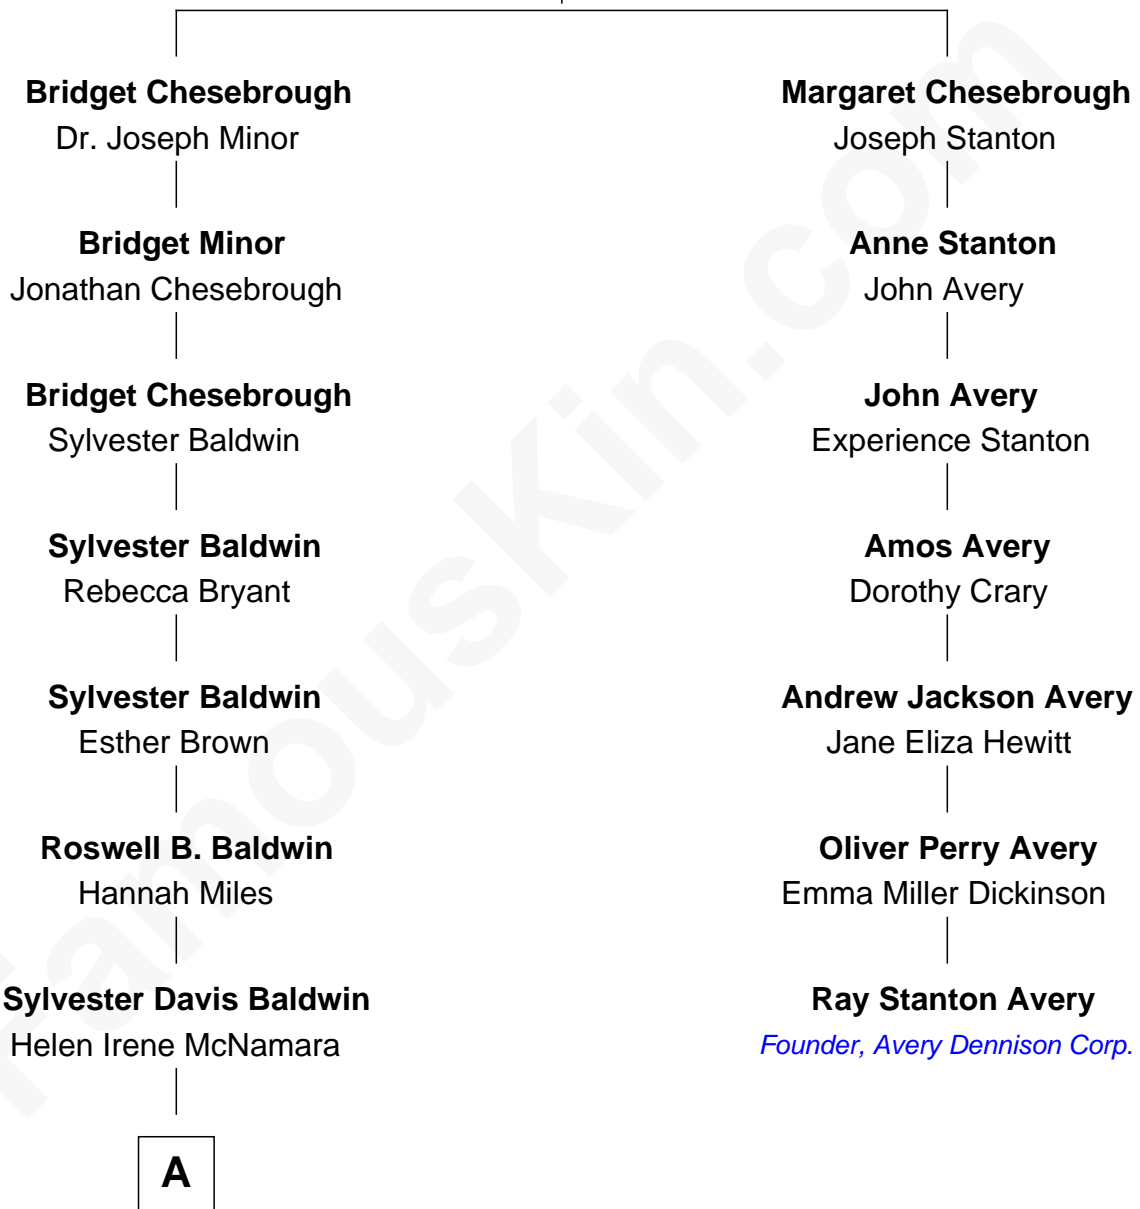

FamousKin.com Relationship Chart of

Alec Baldwin

Television and Movie Actor

6th cousin 3 times removed of

Ray Stanton Avery

Founder, Avery Dennison Corp.

Nathaniel Chesebrough

Hannah Denison

A

—
Alexander Rae Baldwin

Ruth Mary Noble

—
Alexander Rae Baldwin

Carol Newcomb Martineau

—
Alec Baldwin

Television and Movie Actor

FamousKin.com