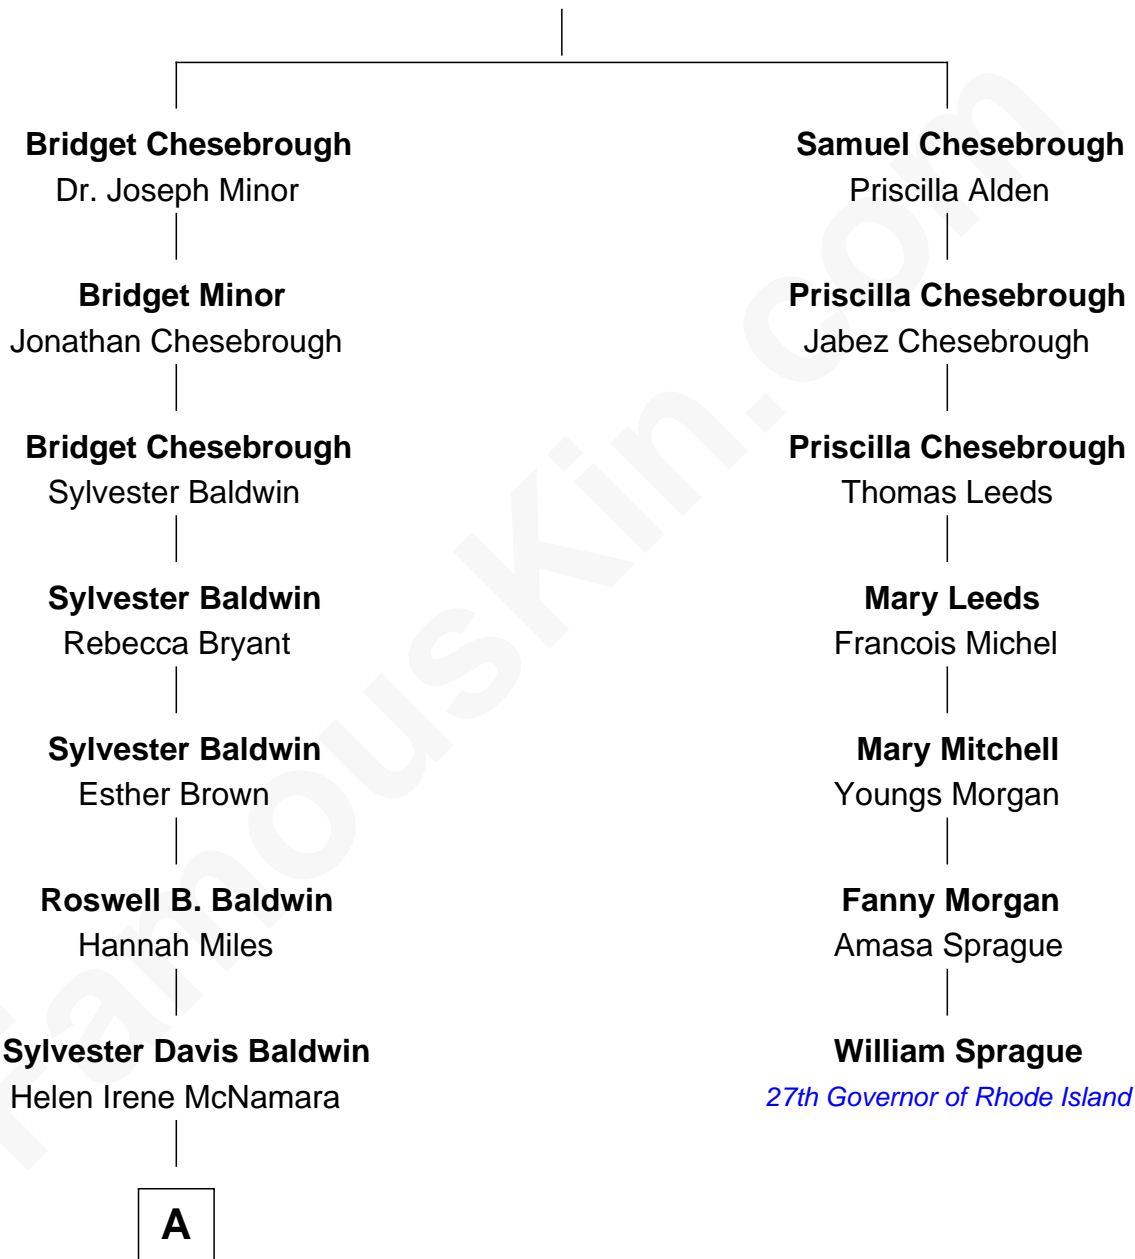

# FamousKin.com Relationship Chart of

**Alec Baldwin**

*Television and Movie Actor*

6th cousin 3 times removed of

**William Sprague**

*27th Governor of Rhode Island*

**Nathaniel Chesebrough**

Hannah Denison

**A**

—  
**Alexander Rae Baldwin**

Ruth Mary Noble

—  
**Alexander Rae Baldwin**

Carol Newcomb Martineau

—  
**Alec Baldwin**

*Television and Movie Actor*

FamousKin.com