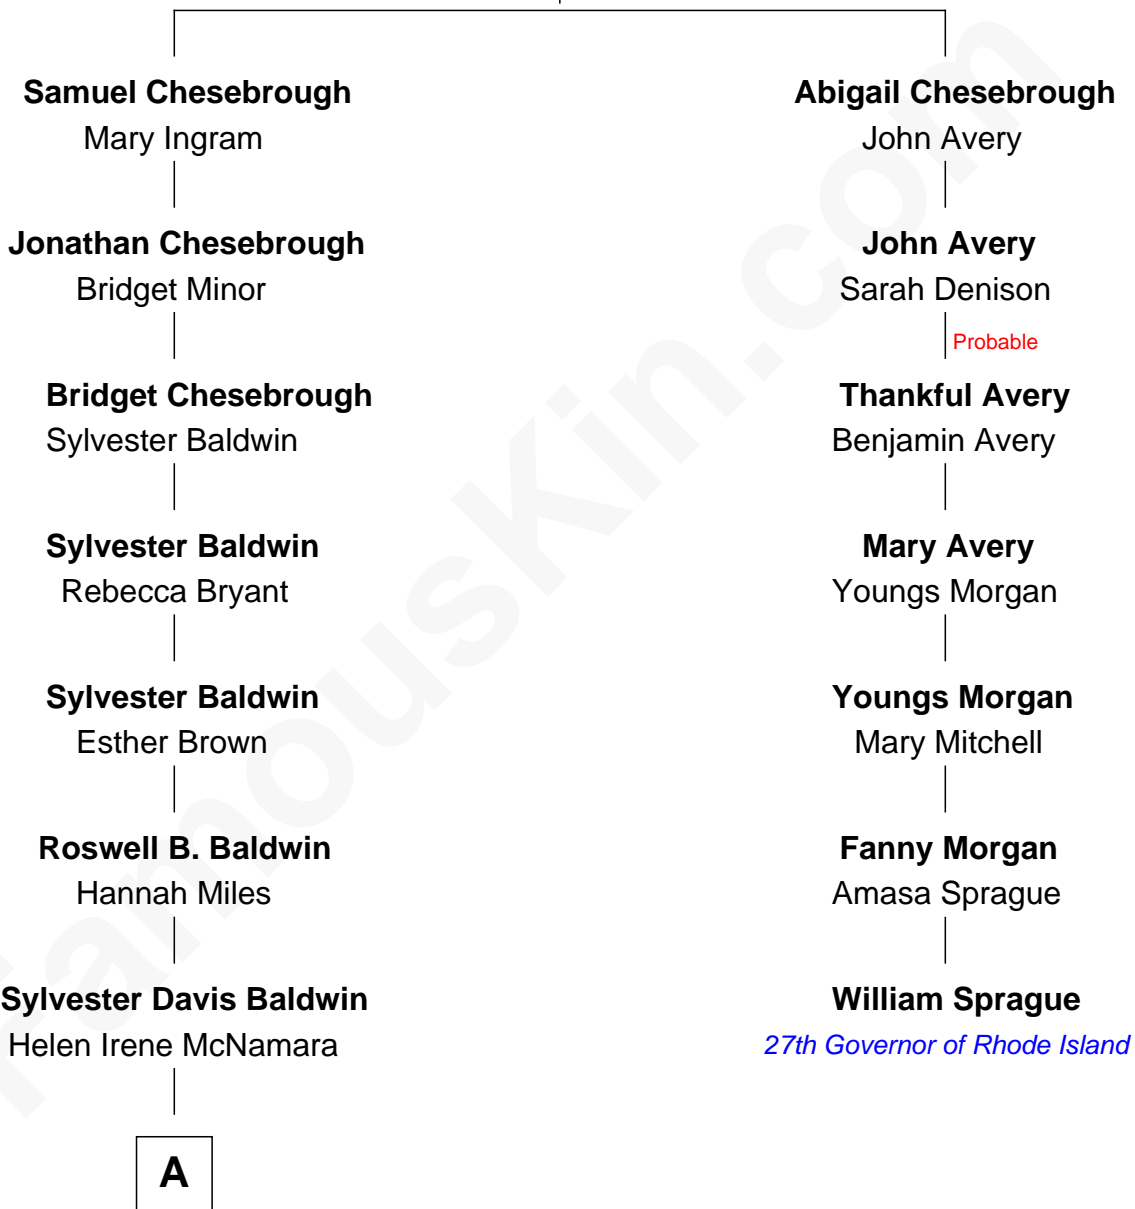

FamousKin.com Relationship Chart of

Alec Baldwin

Television and Movie Actor

6th cousin 3 times removed of

William Sprague

27th Governor of Rhode Island

Samuel Chesebrough

Abigail Ingram

A

—
Alexander Rae Baldwin

Ruth Mary Noble

—
Alexander Rae Baldwin

Carol Newcomb Martineau

—
Alec Baldwin

Television and Movie Actor

FamousKin.com