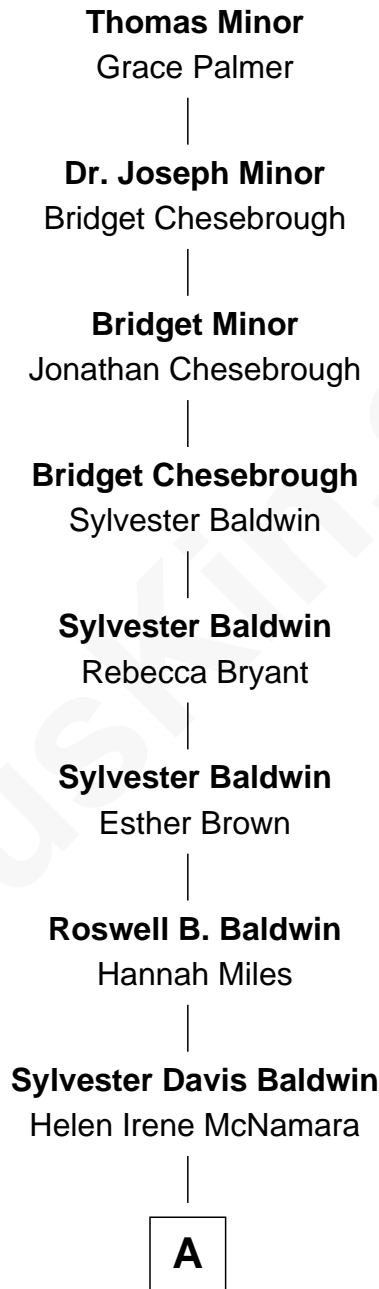

# FamousKin.com Relationship Chart of

**Alec Baldwin**

*Television and Movie Actor*

**8th Great-grandson of**

**Thomas Minor**

*(c1608 - 1690) Great Migration Immigrant 1632*

**A**

—  
**Alexander Rae Baldwin**

Ruth Mary Noble

—  
**Alexander Rae Baldwin**

Carol Newcomb Martineau

—  
**Alec Baldwin**

*Television and Movie Actor*

FamousKin.com