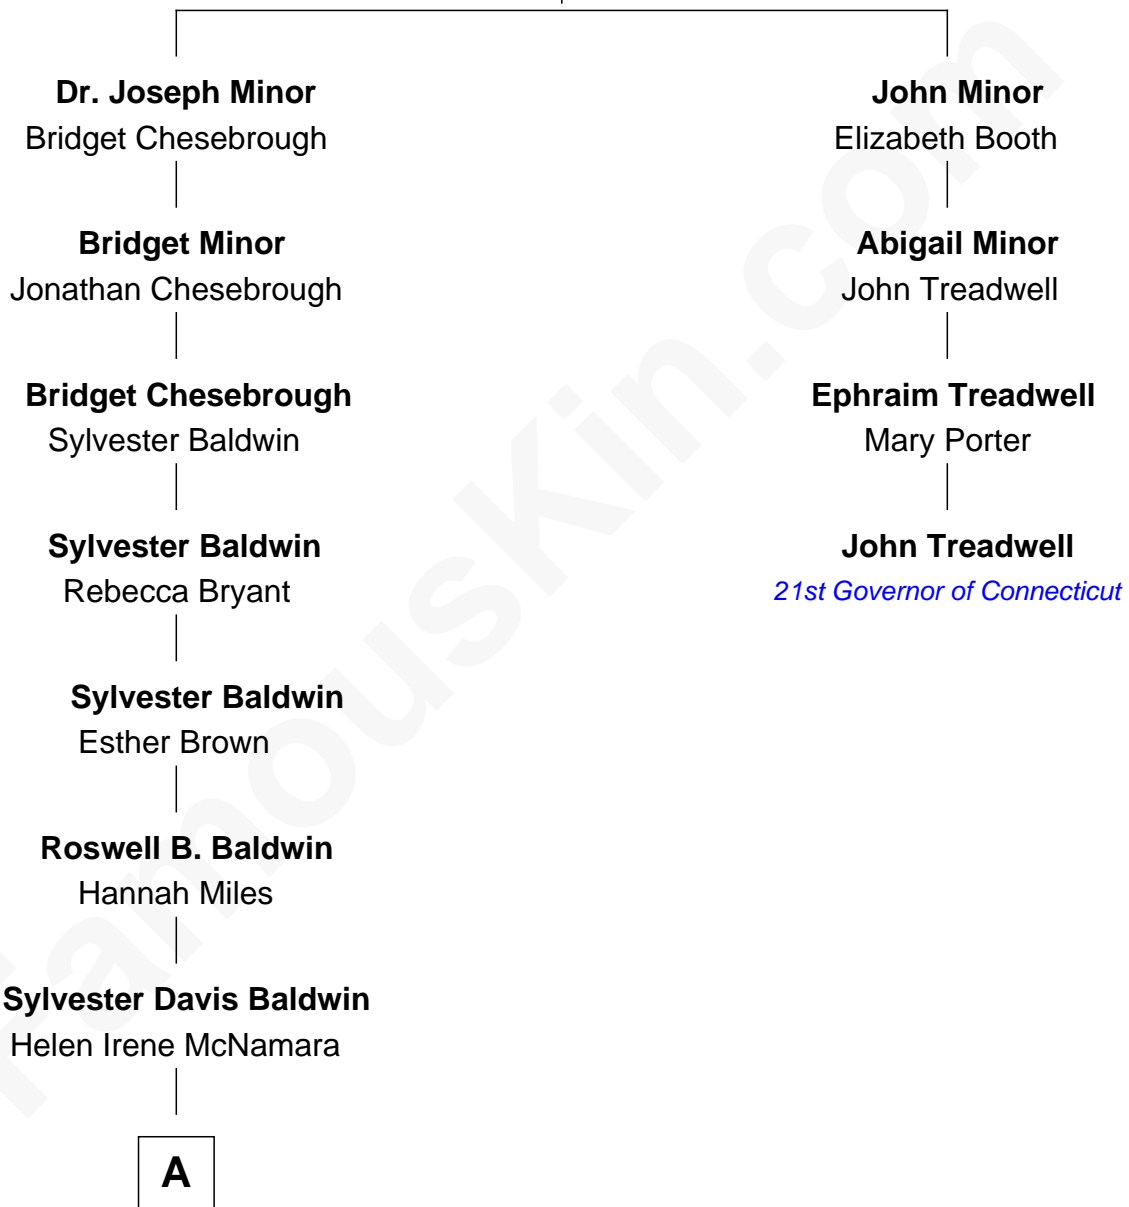

# FamousKin.com Relationship Chart of

**Alec Baldwin**

*Television and Movie Actor*

3rd cousin 6 times removed of

**John Treadwell**

*21st Governor of Connecticut*

**Thomas Minor**  
Grace Palmer

**A**

—  
**Alexander Rae Baldwin**

Ruth Mary Noble

—  
**Alexander Rae Baldwin**

Carol Newcomb Martineau

—  
**Alec Baldwin**

*Television and Movie Actor*

FamousKin.com