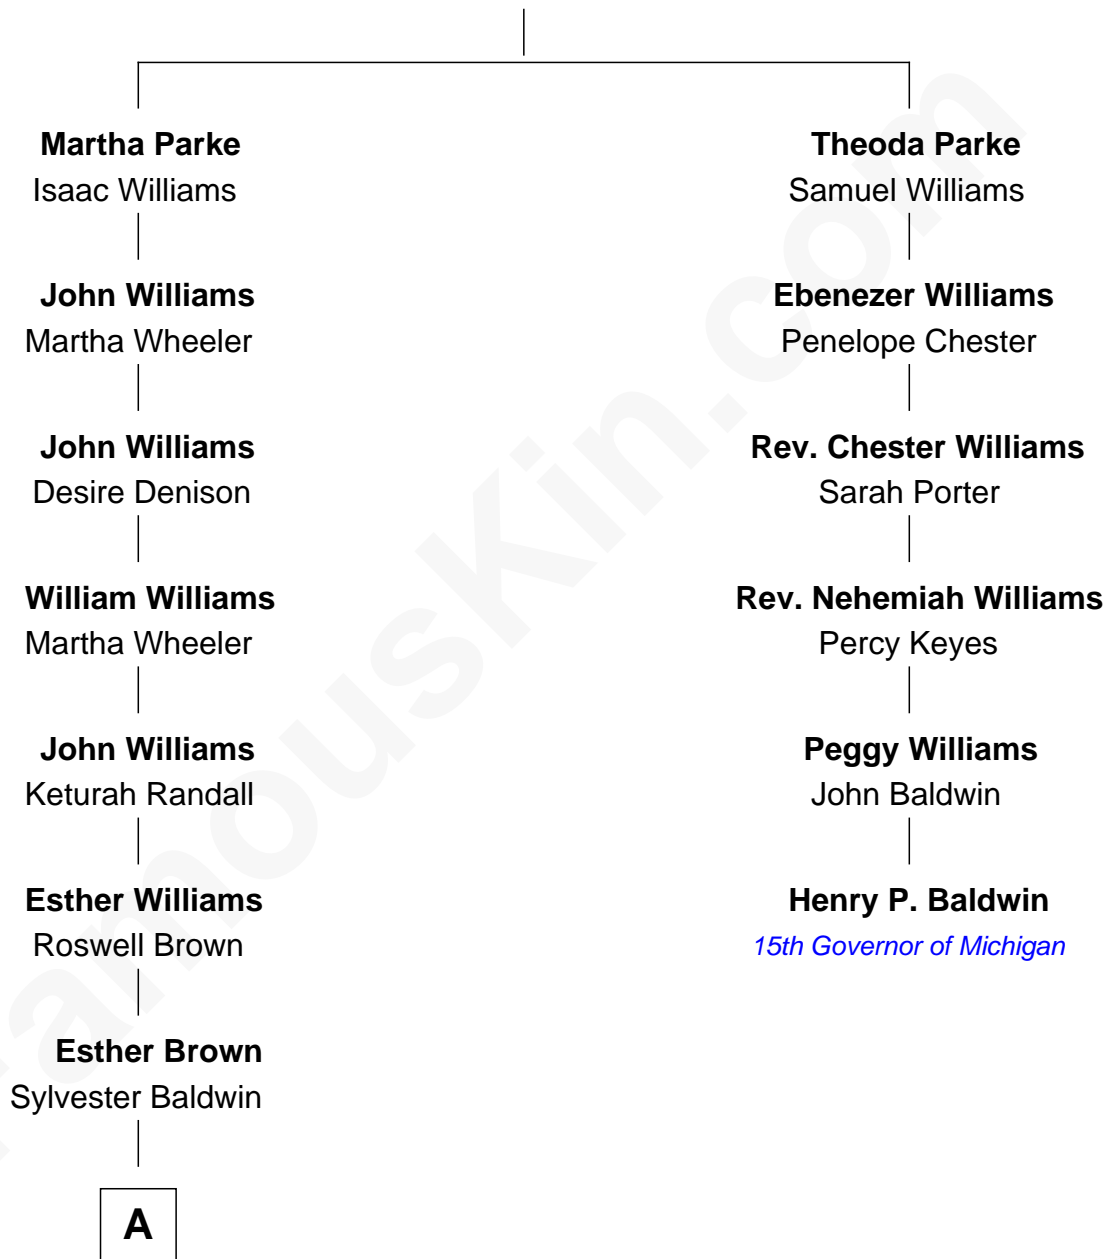

# FamousKin.com Relationship Chart of

**Alec Baldwin**

*Television and Movie Actor*

5th cousin 6 times removed of

**Henry P. Baldwin**

*15th Governor of Michigan*

**William Parke**  
Martha Holgrave

**A**

—  
**Roswell B. Baldwin**

Hannah Miles

—  
**Sylvester Davis Baldwin**

Helen Irene McNamara

—  
**Alexander Rae Baldwin**

Ruth Mary Noble

—  
**Alexander Rae Baldwin**

Carol Newcomb Martineau

—  
**Alec Baldwin**

*Television and Movie Actor*