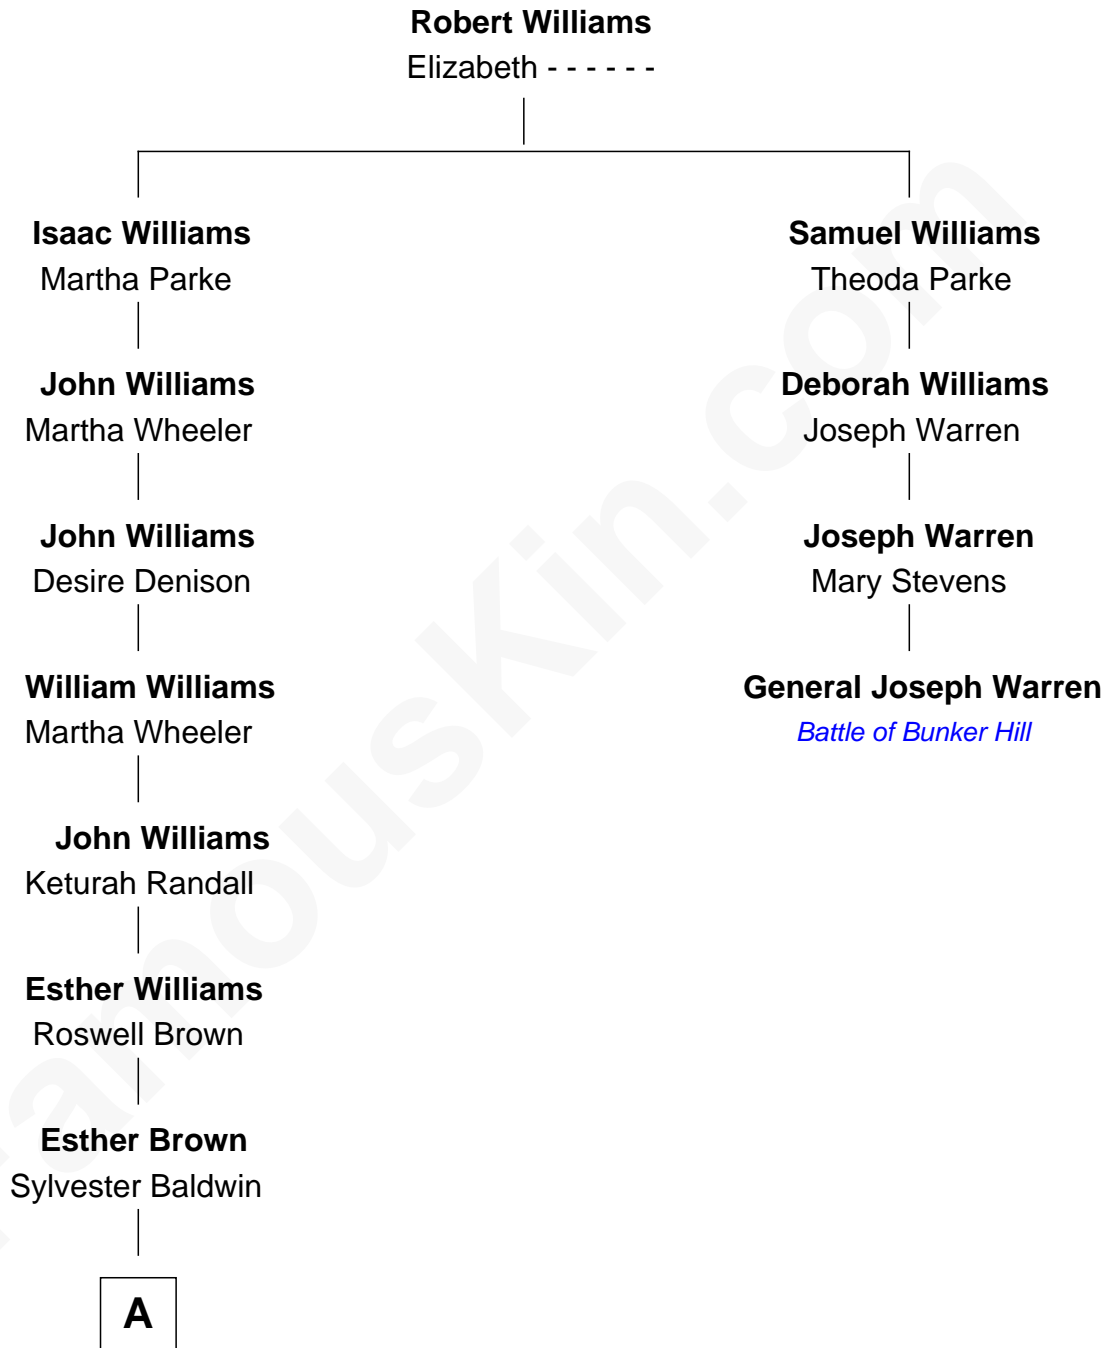

FamousKin.com Relationship Chart of

Alec Baldwin

Television and Movie Actor

3rd cousin 8 times removed of

General Joseph Warren

Killed at Battle of Bunker Hill

A

—
Roswell B. Baldwin

Hannah Miles

—
Sylvester Davis Baldwin

Helen Irene McNamara

—
Alexander Rae Baldwin

Ruth Mary Noble

—
Alexander Rae Baldwin

Carol Newcomb Martineau

—
Alec Baldwin