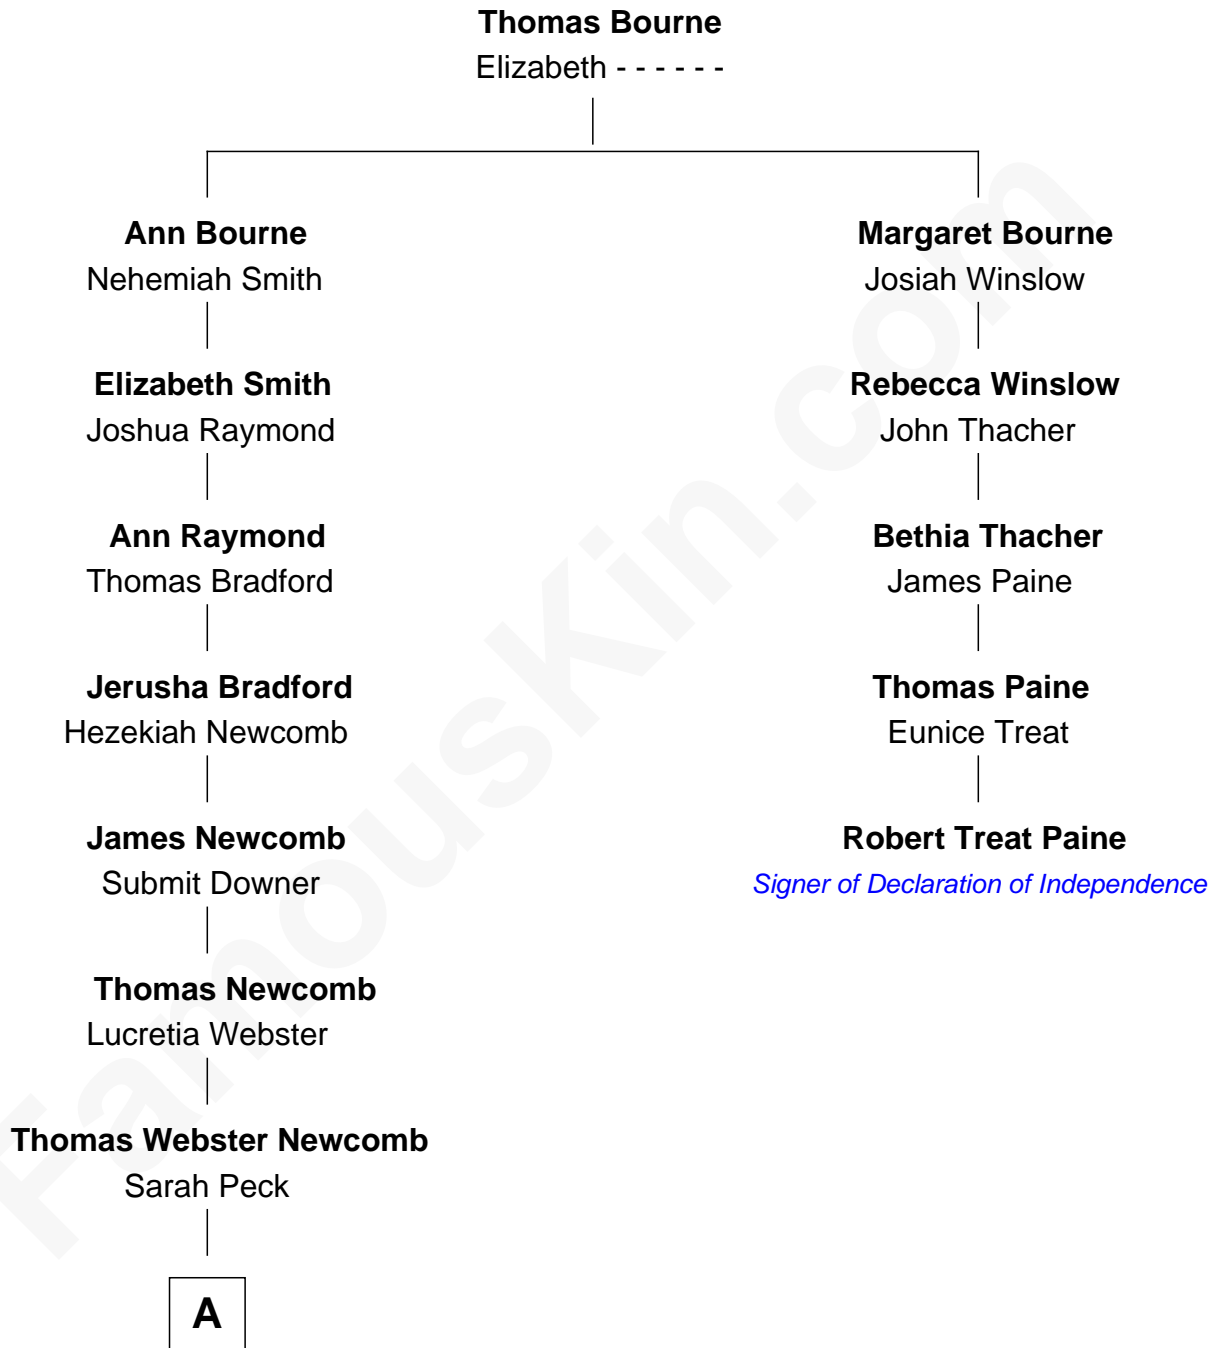

FamousKin.com Relationship Chart of

Alec Baldwin

Television and Movie Actor

4th cousin 7 times removed of

Robert Treat Paine

Signer of the Declaration of Independence

A

—
Daniel Webster Newcomb

Emeline Fay Crawford

—
Ada M. Newcomb

Henry Frazier Martineau

—
Daniel LeRoy Martineau

Marion Alice Sidnam

—
Carol Newcomb Martineau

Alexander Rae Baldwin

—
Alec Baldwin