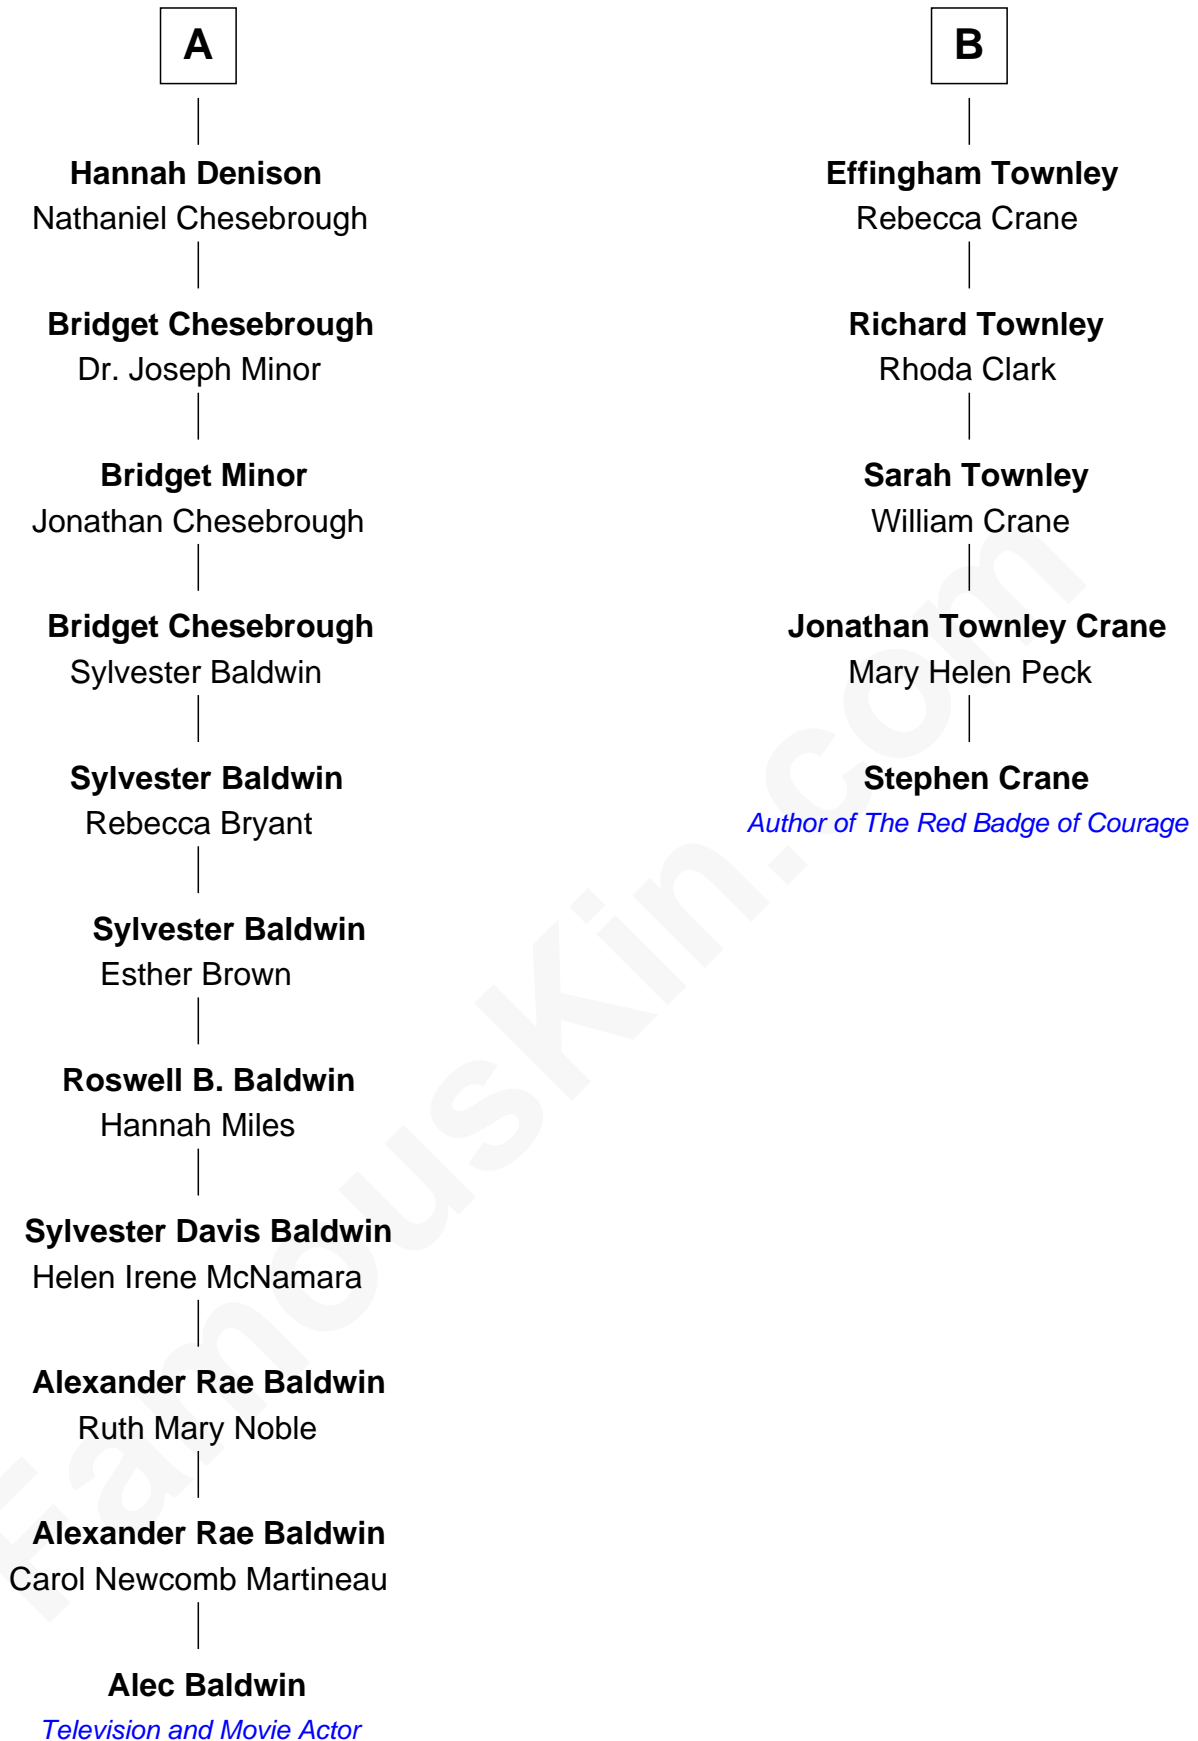

FamousKin.com Relationship Chart of

Alec Baldwin

Television and Movie Actor

11th cousin 6 times removed of

Stephen Crane

Author of The Red Badge of Courage

John Giffard
Agnes Winslow

Thomas Giffard
Joan Langston

Amy Giffard
Richard Samwell

Susanna Samwell
Peter Edwards

Edward Edwards
Ursula Coles

Margaret Edwards
Henry Freeman

Alice Freeman
John Thompson

Bridget Thompson
George Denison

A

William Giffard
----- Vachell

Anne Giffard
Richard Curson

Catherine Curson
Edmund Townley

Francis Townley
Catherine Forster

Nicholas Townley
Joanna White

Col. Richard Townley
Elizabeth Smith

Charles Townley
Abigail Evetts

B

Alec Baldwin photo by [Josh Wood](#) (CC BY-SA 3.0)