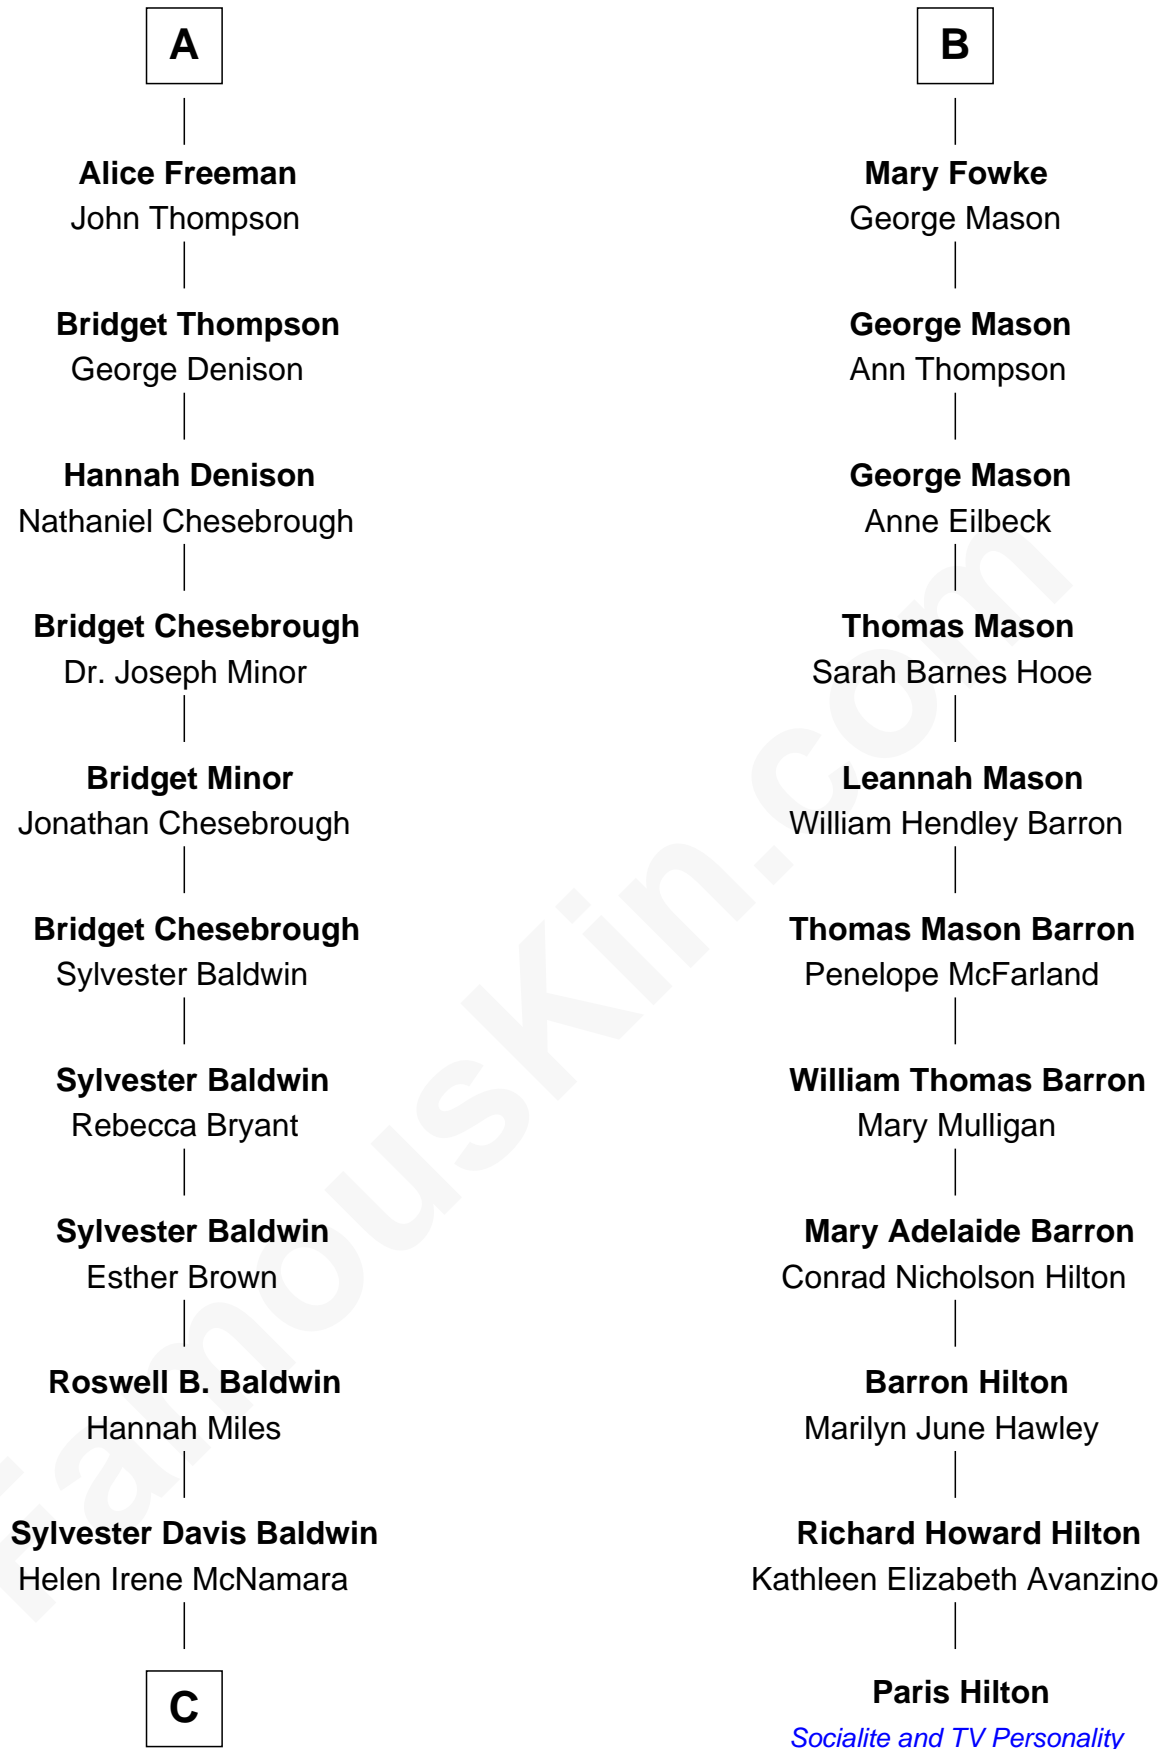

# FamousKin.com Relationship Chart of

**Alec Baldwin**

*Television and Movie Actor*

17th cousin 2 times removed of

**Paris Hilton**

*Socialite and TV Personality*

**Sir John Throckmorton**

Eleanor Spinney

**Agnes Throckmorton**

Thomas Winslow

**Agnes Winslow**

John Giffard

**Thomas Giffard**

Joan Langston

**Amy Giffard**

Richard Samwell

**Susanna Samwell**

Peter Edwards

**Edward Edwards**

Ursula Coles

**Margaret Edwards**

Henry Freeman

**A**

**Sir Thomas Throckmorton**

John Fowke

**Roger Fowke**

Mary Bayley

**Col. Gerard Fowke**

Anne Thorowgood

**B**

**C**

—  
**Alexander Rae Baldwin**