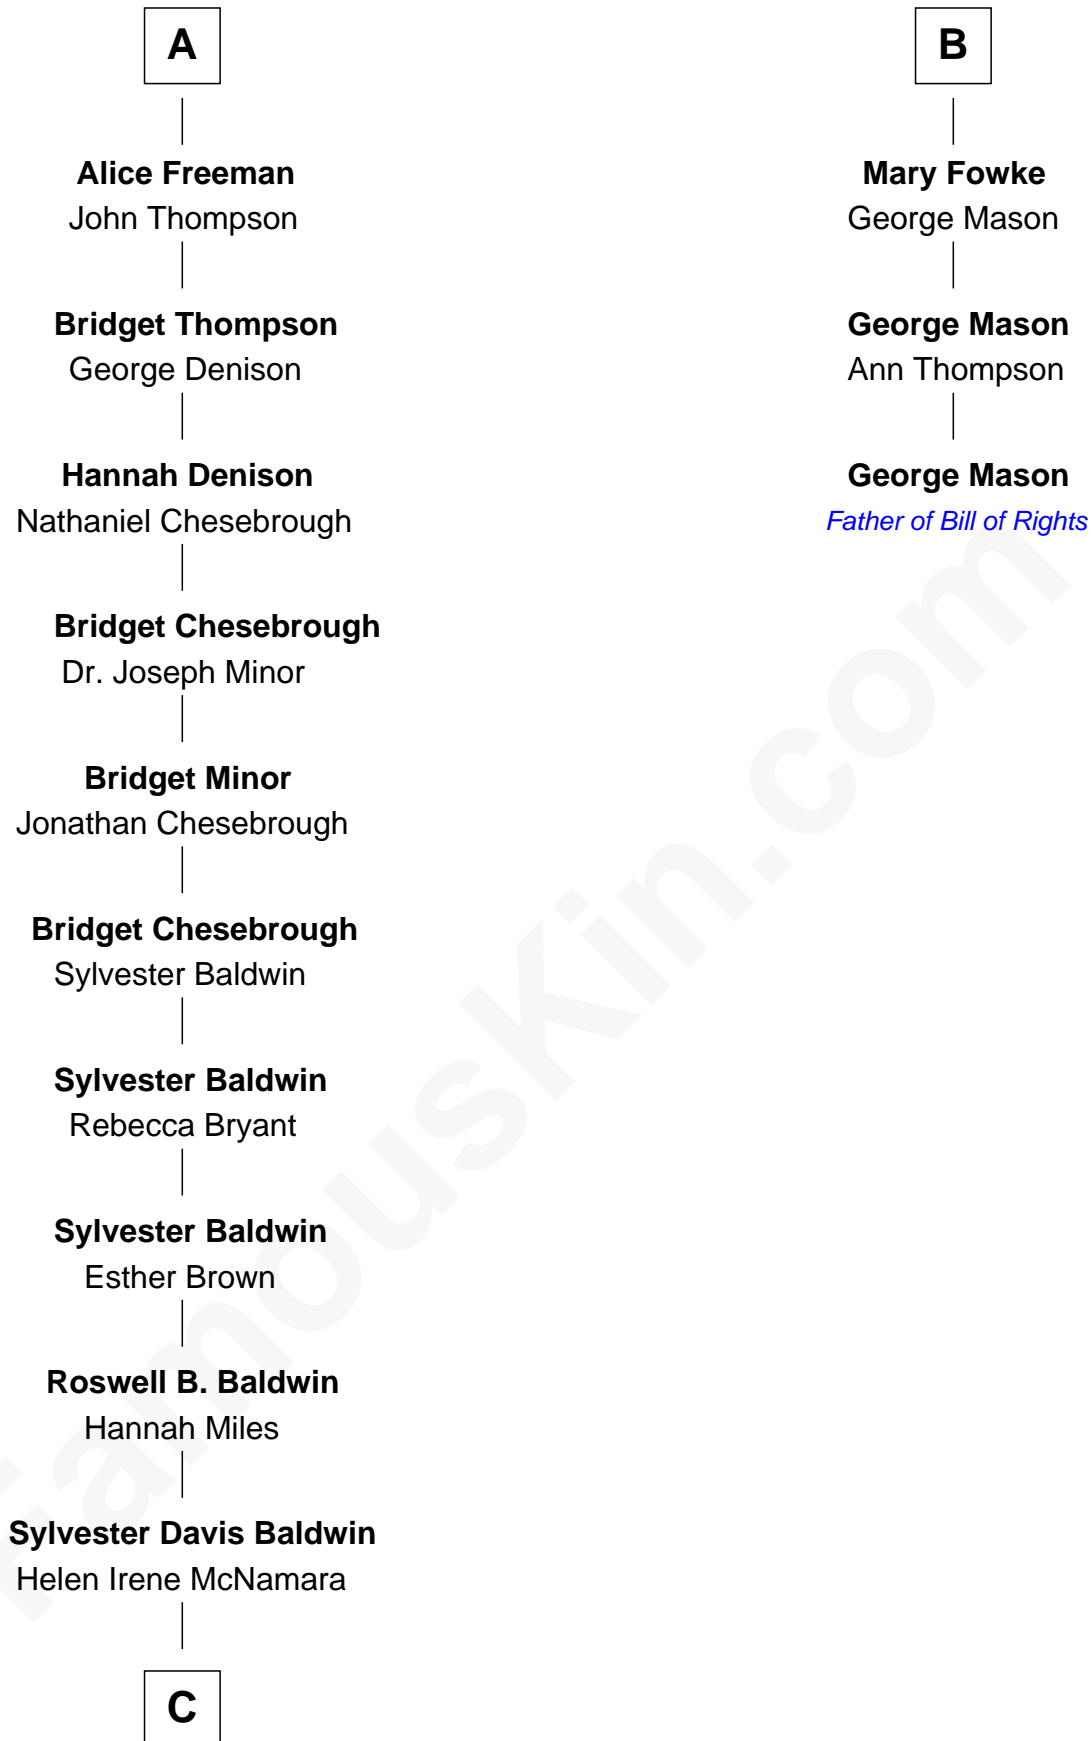

FamousKin.com Relationship Chart of

Alec Baldwin

Television and Movie Actor

9th cousin 10 times removed of

George Mason

Father of the U.S. Bill of Rights

C

—
Alexander Rae Baldwin

Ruth Mary Noble

—
Alexander Rae Baldwin

Carol Newcomb Martineau

—
Alec Baldwin

Television and Movie Actor

FamousKin.com