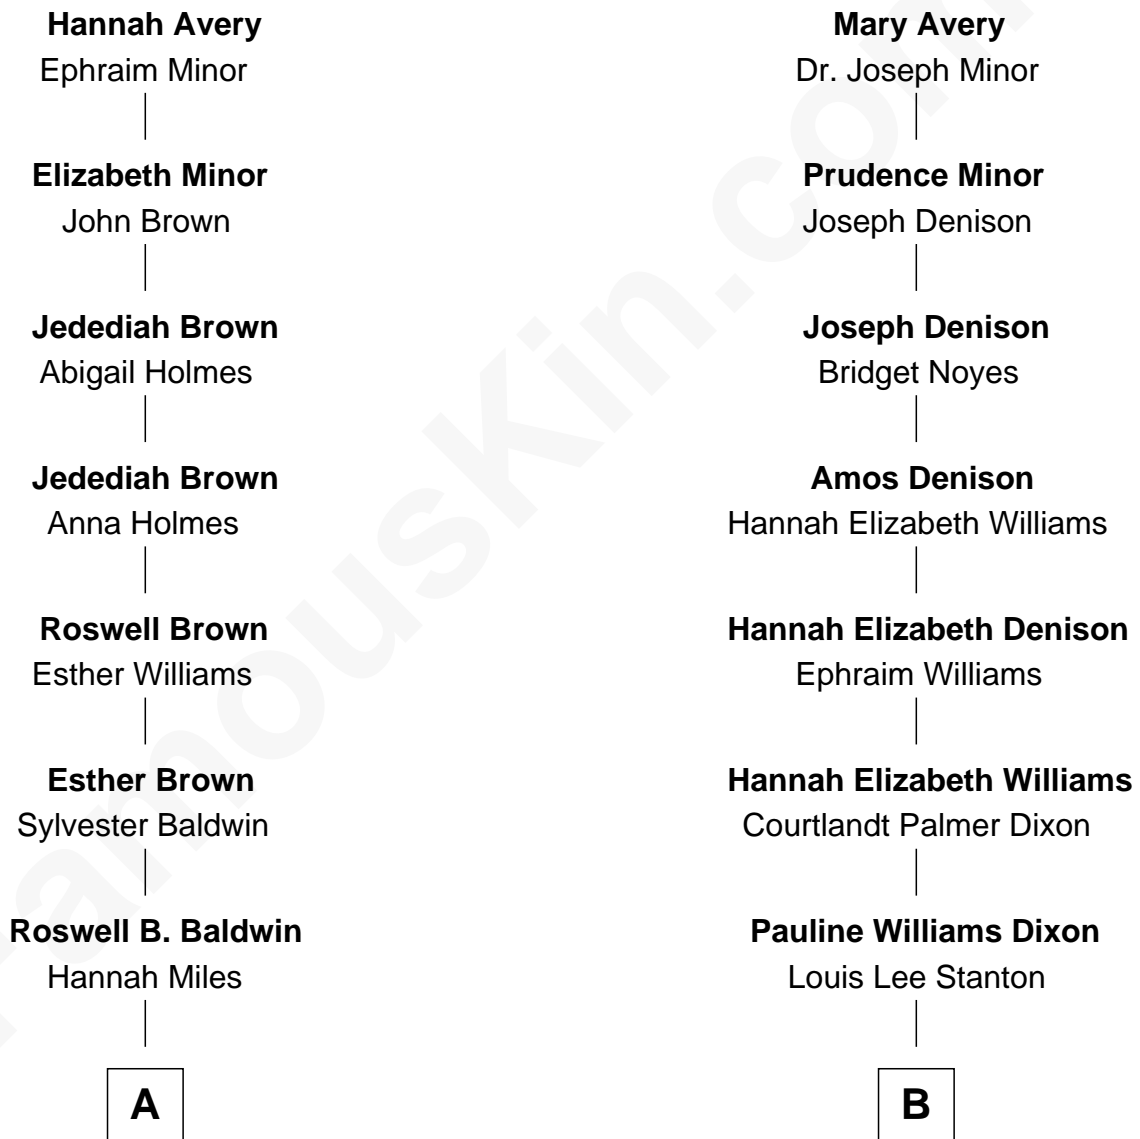

FamousKin.com Relationship Chart of

Alec Baldwin

Television and Movie Actor

8th cousin 2 times removed of

Louis Auchincloss

Author

James Avery
Joanna Greenslade

FamousKin.com