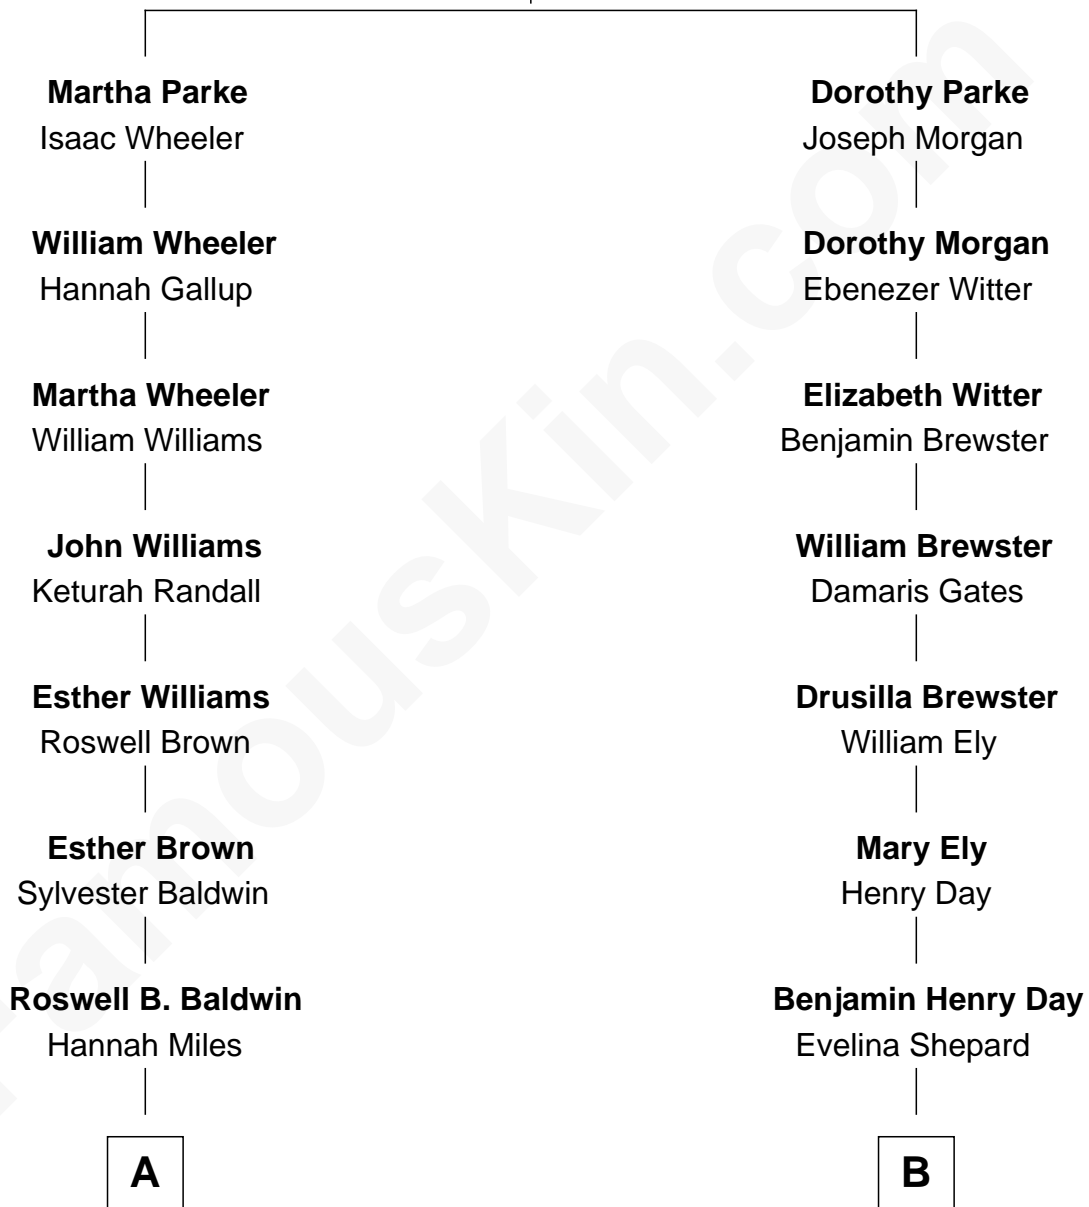

# FamousKin.com Relationship Chart of

**Alec Baldwin**

*Television and Movie Actor*

8th cousin 2 times removed of

**Clarence Day**

*Author of Life with Father*

**Thomas Parke**  
Dorothy Thompson

FamousKin.com