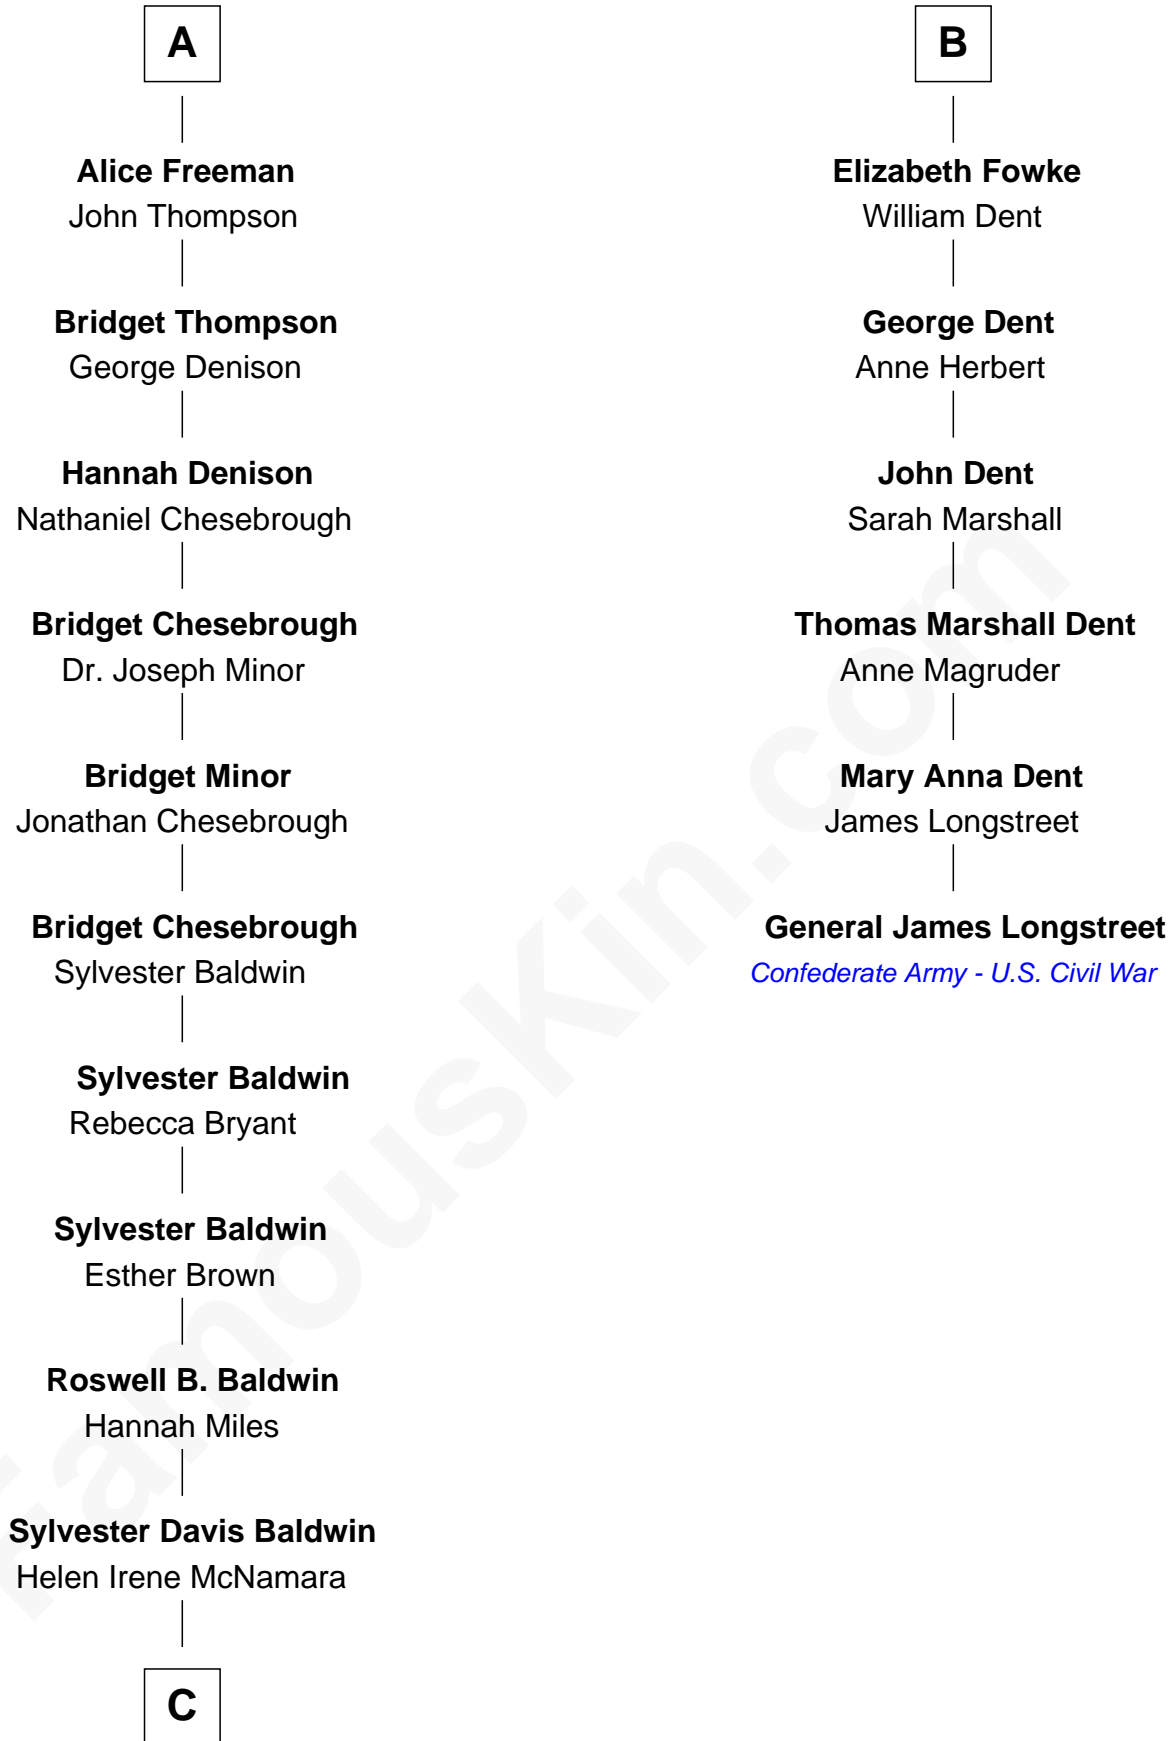

## Relationship Chart of

### Alec Baldwin

Television and Movie Actor

12th cousin 7 times removed of

**General James Longstreet**  
Confederate Army - U.S. Civil War

**C**

—  
**Alexander Rae Baldwin**

Ruth Mary Noble

—  
**Alexander Rae Baldwin**