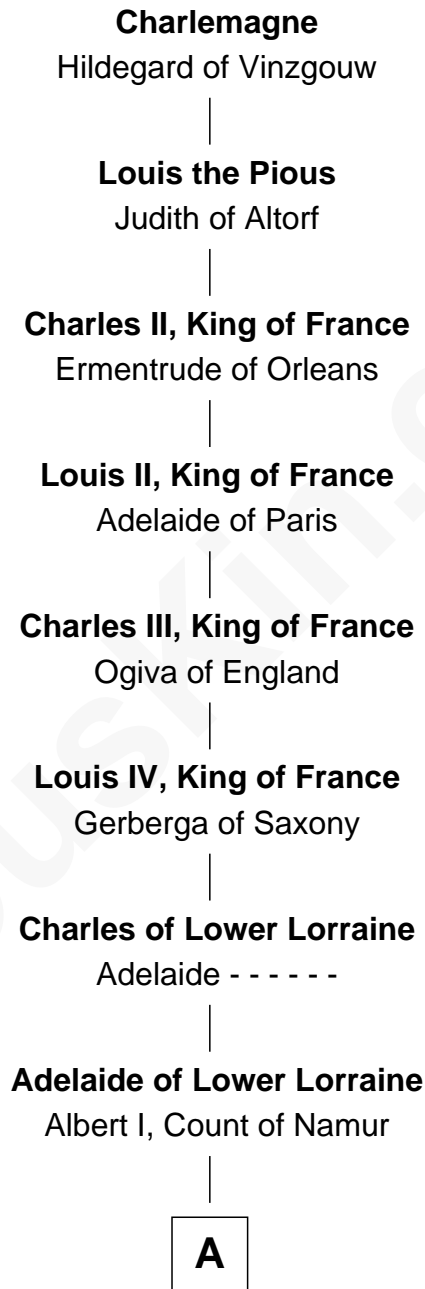

FamousKin.com Relationship Chart of

Alec Baldwin

Television and Movie Actor

39th Great-grandson of

Charlemagne

King of the Franks

A

Albert II, Count of Namur
Regelinde of Lower Lorraine

William de Camville
Iseuda - - - - -

Thomas de Camville
Agnes - - - - -

Felicia de Camville
Philip Durvassal

Thomas Durvassal
Margery - - - - -

B

B

Margery Durvassal

William de la Spine