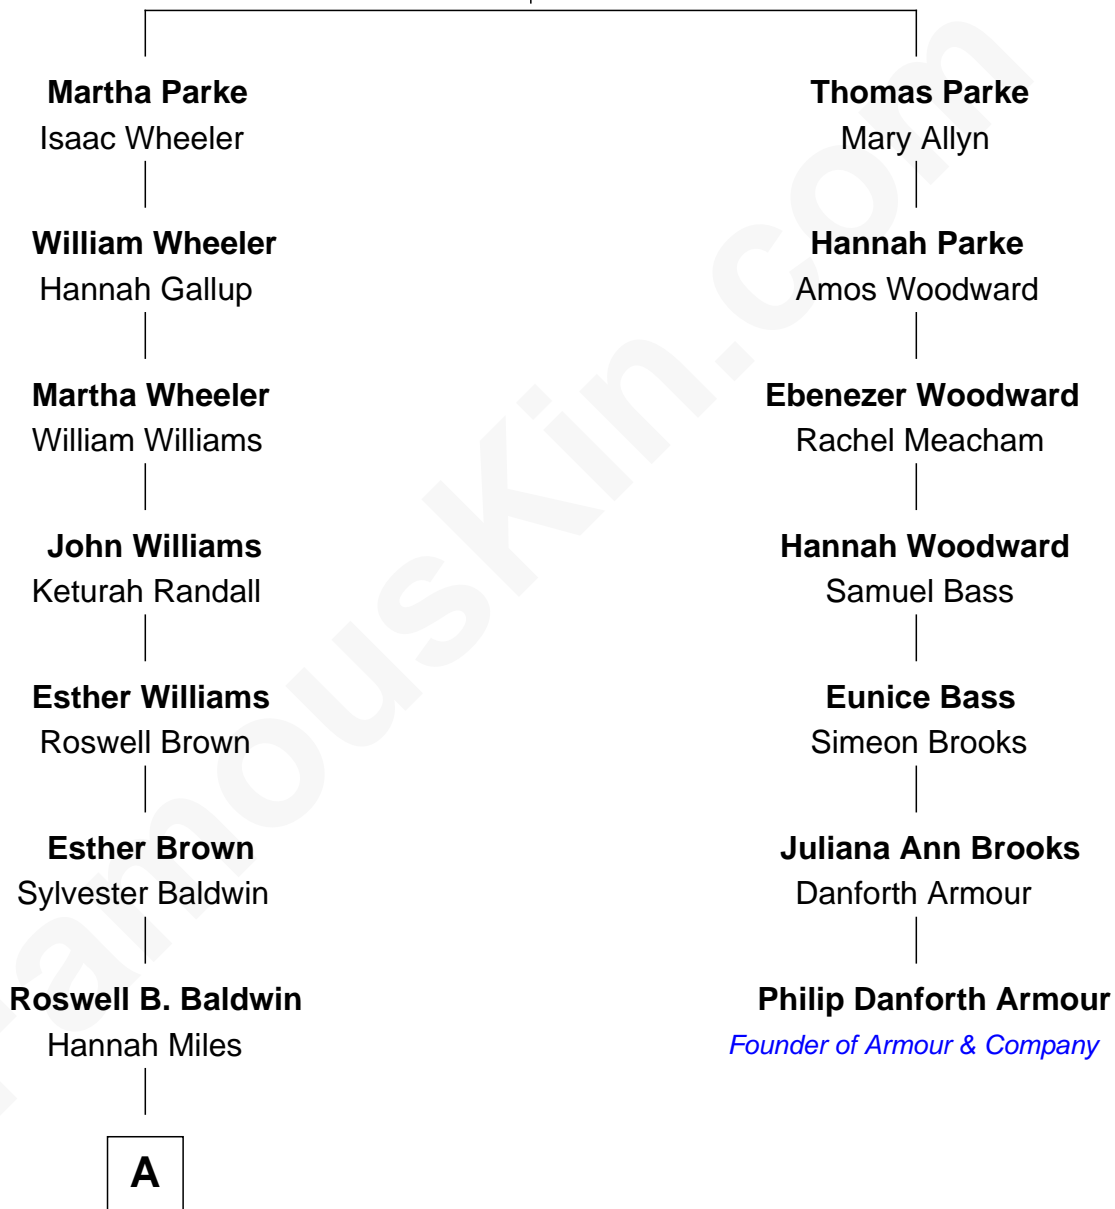

FamousKin.com Relationship Chart of

Alec Baldwin

Television and Movie Actor

6th cousin 4 times removed of

Philip Danforth Armour

Founder of Armour & Company

Thomas Parke
Dorothy Thompson

A

—
Sylvester Davis Baldwin

Helen Irene McNamara

—
Alexander Rae Baldwin

Ruth Mary Noble

—
Alexander Rae Baldwin

Carol Newcomb Martineau

—
Alec Baldwin

Television and Movie Actor

FamousKin.com