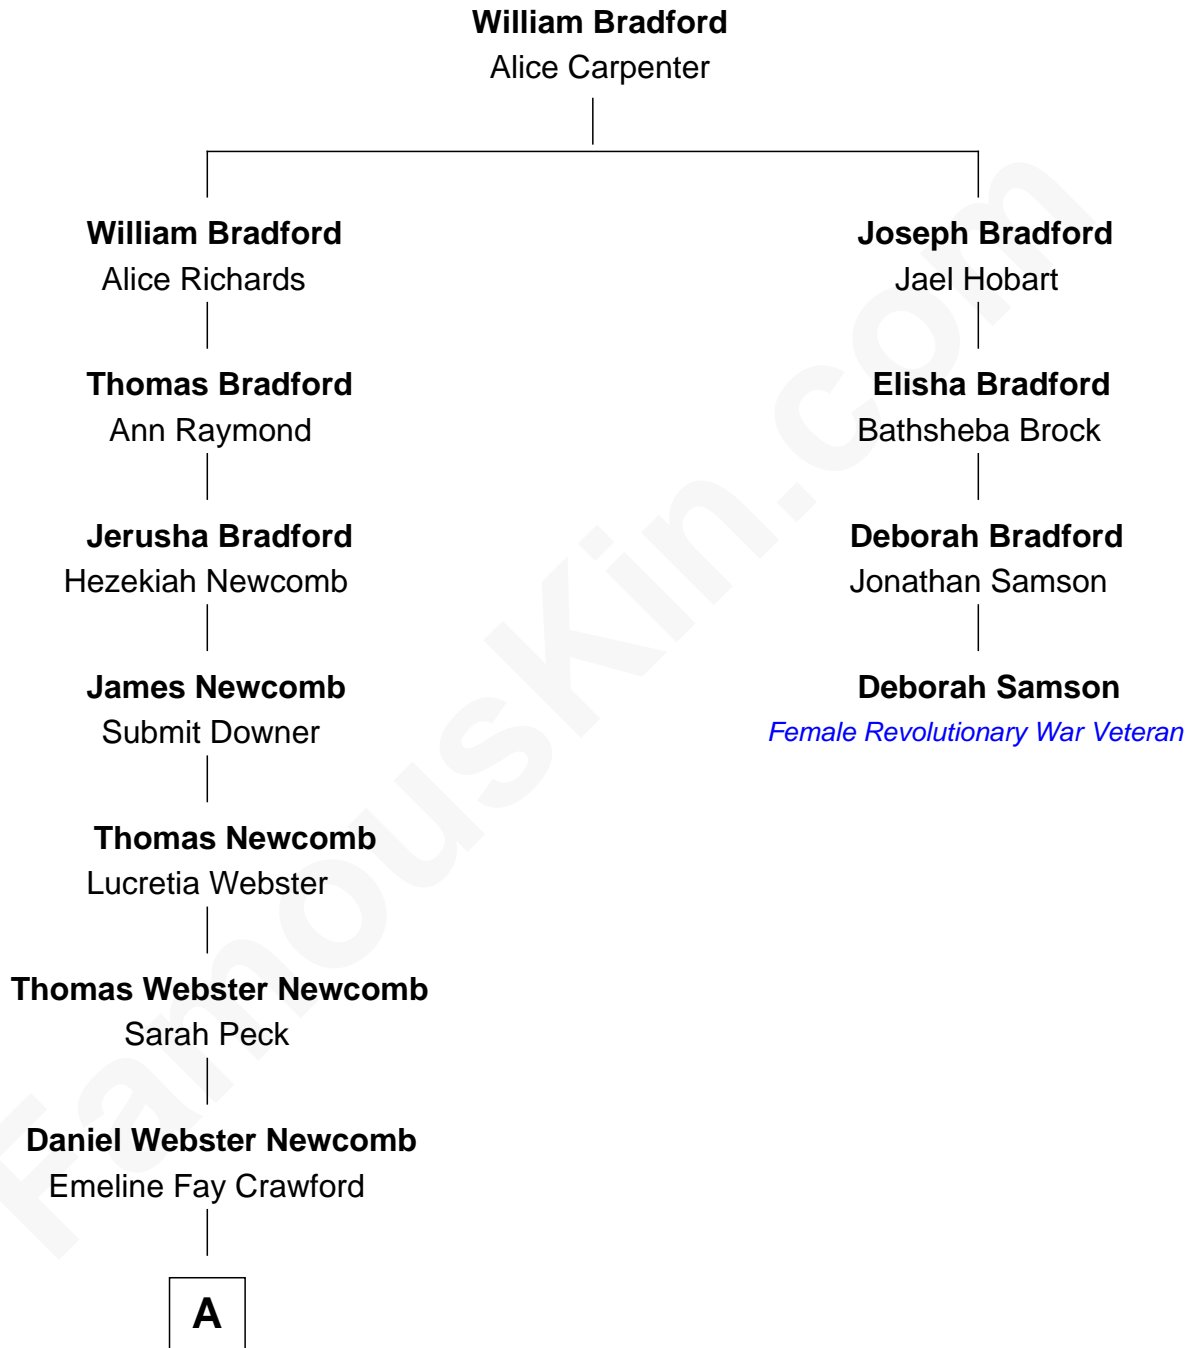

FamousKin.com Relationship Chart of

Alec Baldwin

Television and Movie Actor

3rd cousin 7 times removed of

Deborah Samson

Female Revolutionary War Veteran

A

—
Ada M. Newcomb
Henry Frazier Martineau

—
Daniel LeRoy Martineau
Marion Alice Sidnam

—
Carol Newcomb Martineau
Alexander Rae Baldwin

—
Alec Baldwin
Television and Movie Actor

FamousKin.com