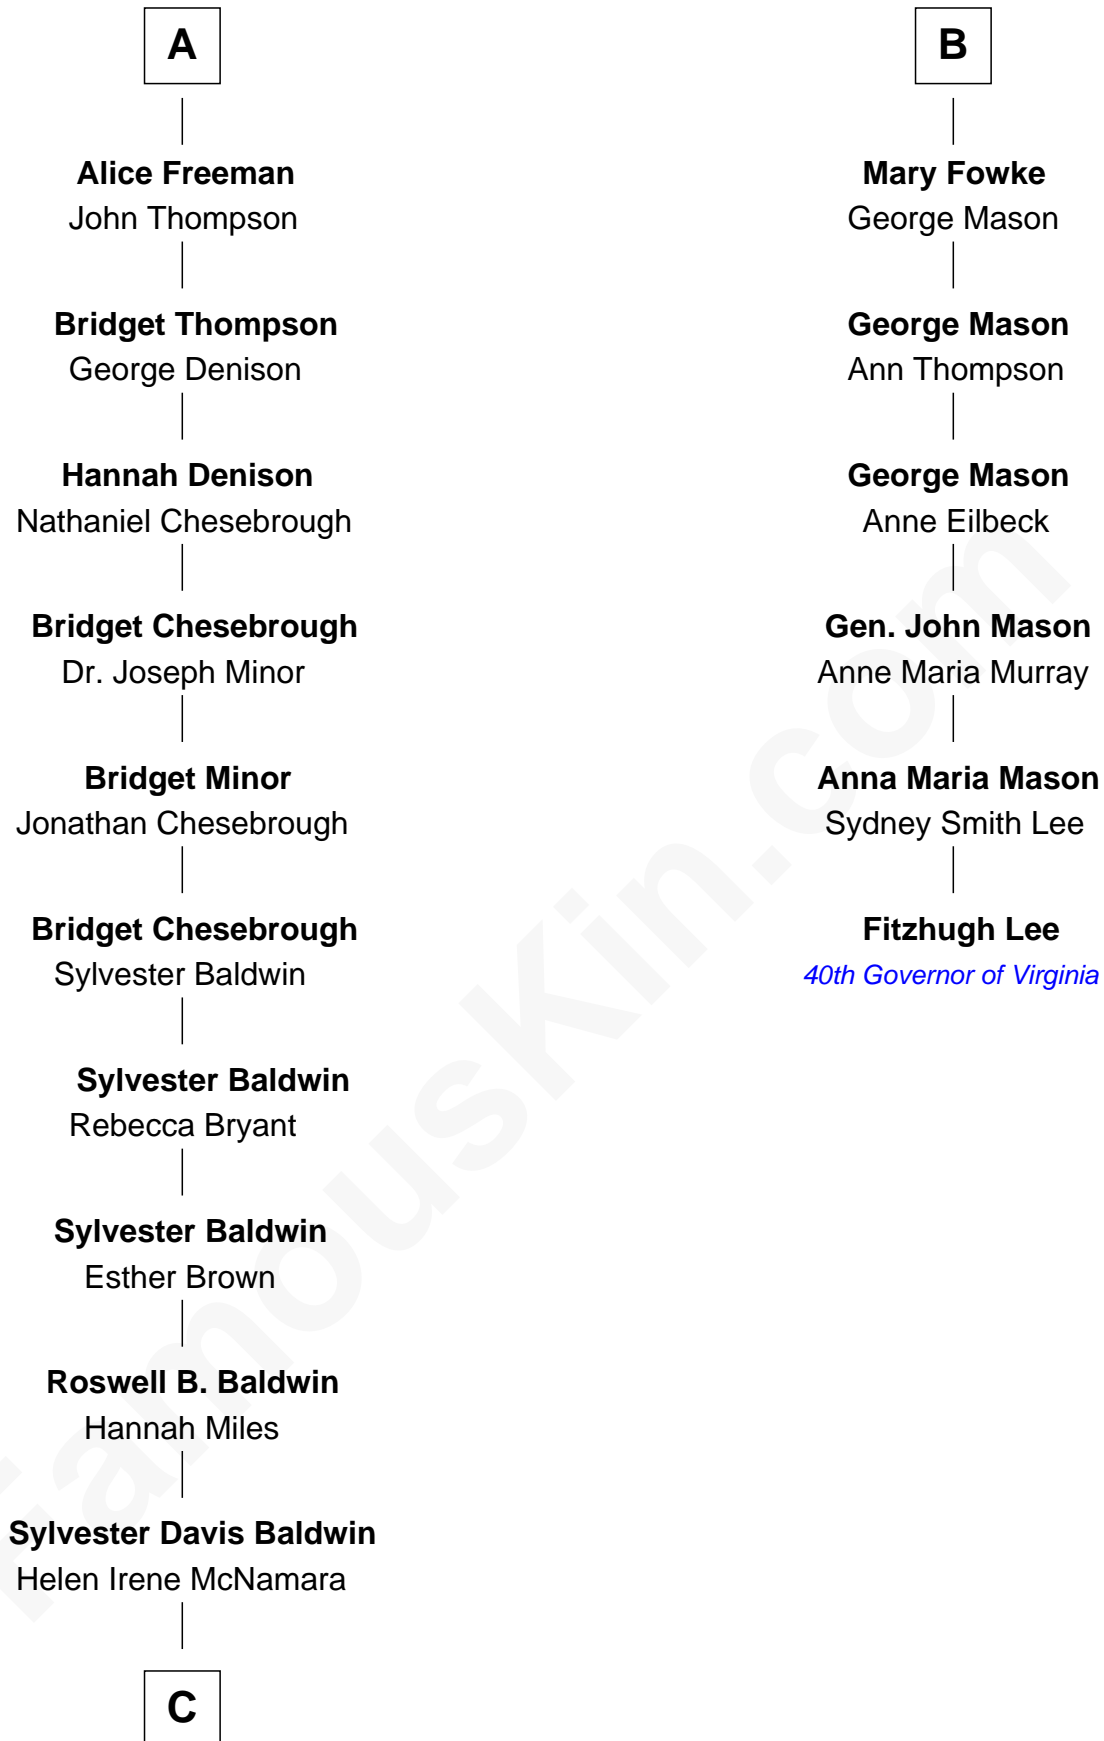

# FamousKin.com Relationship Chart of

**Alec Baldwin**

*Television and Movie Actor*

12th cousin 7 times removed of

**Fitzhugh Lee**

*40th Governor of Virginia*

**Sir John Throckmorton**

Eleanor Spinney

**Agnes Throckmorton**

Thomas Winslow

**Agnes Winslow**

John Giffard

**Thomas Giffard**

Joan Langston

**Amy Giffard**

Richard Samwell

**Susanna Samwell**

Peter Edwards

**Edward Edwards**

Ursula Coles

**Margaret Edwards**

Henry Freeman

**A**

**Sir Thomas Throckmorton**

John Fowke

**Roger Fowke**

Mary Bayley

**Col. Gerard Fowke**

Anne Thorowgood

**B**

**C**

—  
**Alexander Rae Baldwin**