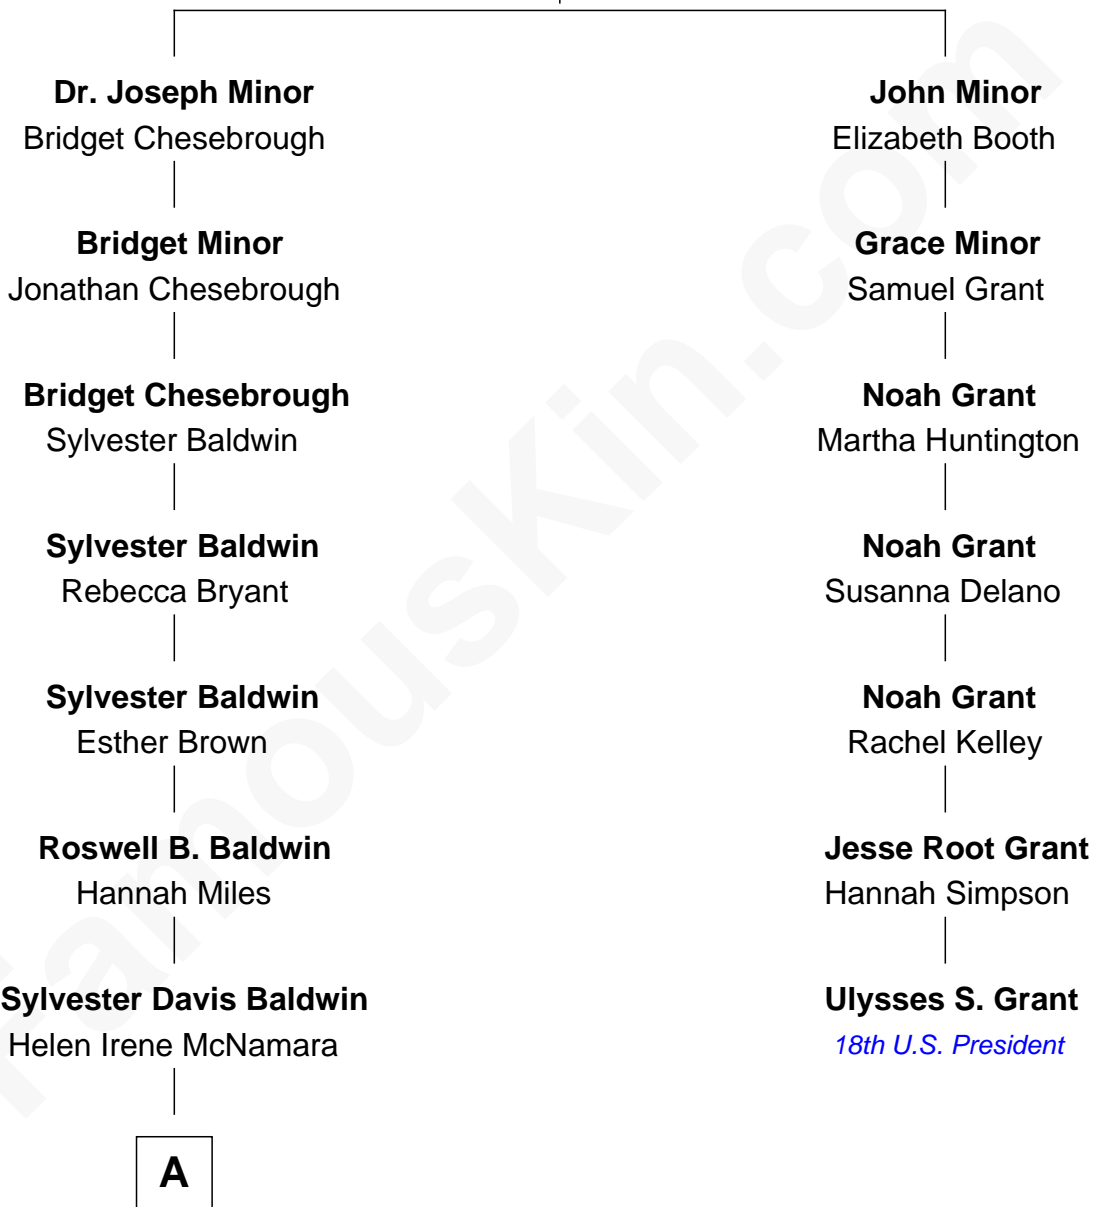

FamousKin.com Relationship Chart of

Alec Baldwin

Television and Movie Actor

6th cousin 3 times removed of

Ulysses S. Grant

18th U.S. President

Thomas Minor
Grace Palmer

A

—
Alexander Rae Baldwin

Ruth Mary Noble

—
Alexander Rae Baldwin

Carol Newcomb Martineau

—
Alec Baldwin

Television and Movie Actor

FamousKin.com