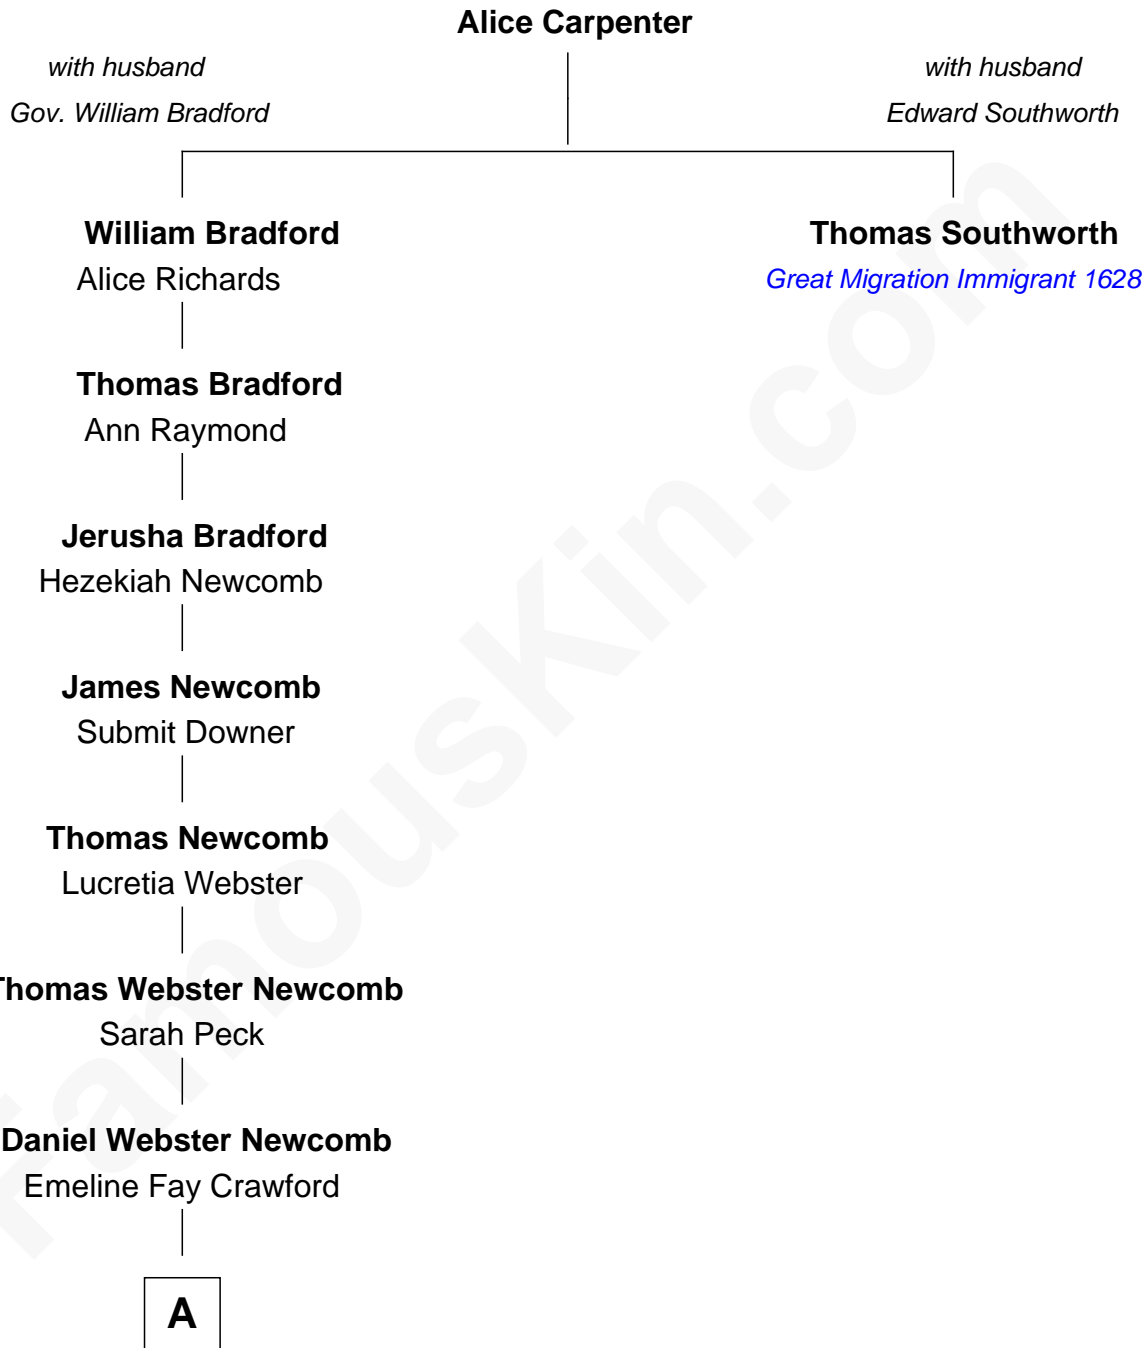

FamousKin.com Relationship Chart of

Alec Baldwin

Television and Movie Actor

8th great-grandnephew of

Thomas Southworth

(c1617-1669) Great Migration Immigrant 1628

A

—
Ada M. Newcomb
Henry Frazier Martineau

—
Daniel LeRoy Martineau
Marion Alice Sidnam

—
Carol Newcomb Martineau
Alexander Rae Baldwin

—
Alec Baldwin
Television and Movie Actor

FamousKin.com